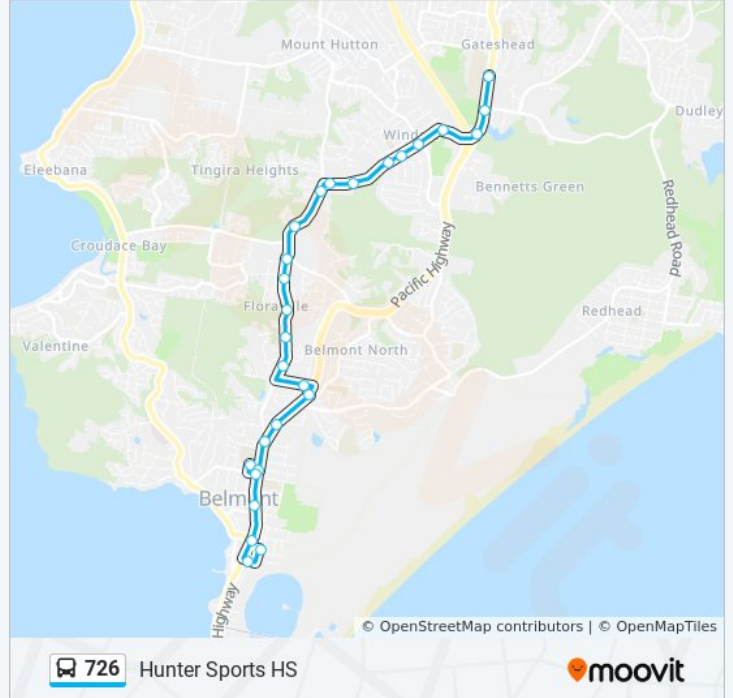

Lake St opp Wilga St

Lake St opp Lake St Shops

Windale Gateshead Bowling Club, Lake St

Pacific Hwy after Lake St

Pacific Hwy opp Oakdale Ave

Hunter Sports High, Pacific Hwy

726 bus time schedules and route maps are available in an offline PDF at moovitapp.com. Use the [Moovit App](#) to see live bus times, train schedule or subway schedule, and step-by-step directions for all public transit in Sydney.

[About Moovit](#) · [MaaS Solutions](#) · [Supported Countries](#) · [Mooviter Community](#)

© 2024 Moovit - All Rights Reserved

Check Live Arrival Times