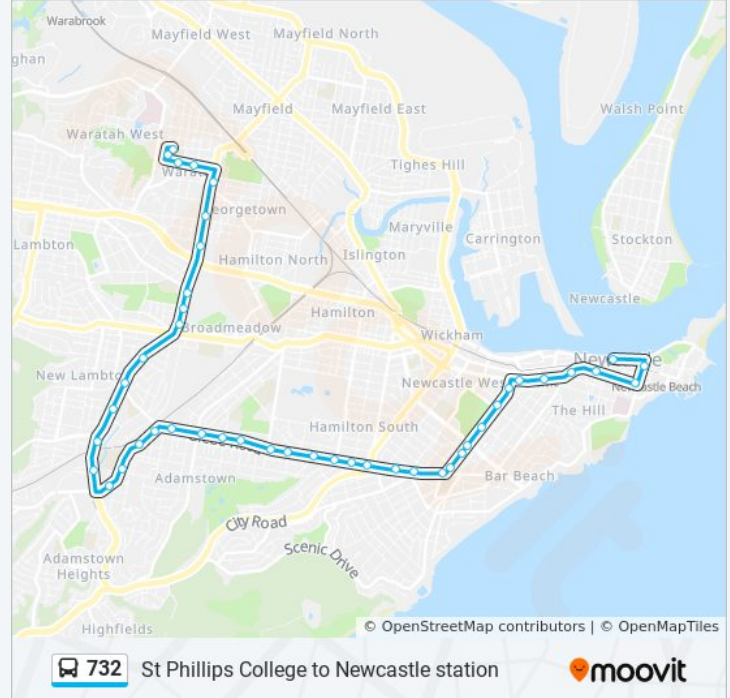

732 bus Info
Direction: Newcastle Stn
Stops: 45
Trip Duration: 42 min
Line Summary:

- St Phillip's College before Bridge St
- Bridge St after Station St
- St Philip's College, High St
- High St before Tighe St
- Turton Rd before Georgetown Rd
- Turton Rd before Christo Rd
- Turton Rd opp Crescent Rd
- Turton Rd opp Young Rd
- Turton Rd opp Monash Rd
- Turton Rd opp Rex Ave
- Bridges Rd at Sketchley Pde
- Bridges Rd before St James Rd
- Alder Park Sports Club, Bridges Rd
- Bridges Rd at Penman St
- Northcott Dr opp Kotara Home
- Park Ave before Dibbs St
- St Pius X High School, Park Ave
- Park Ave after Bailey St
- Adamstown Station, Park Ave
- West Park, Glebe Rd
- Adamstown Community Early Learning, Glebe Rd

Glebe Rd before Bryant St

Adamstown Bowling Club, Glebe Rd

Glebe Rd at Chatham St

Glebe Rd opp James St

Glebe Rd opp Merewether Public School

Glebe Rd opp Henry St

Glebe Rd opp Edward St

Glebe Rd at Gordon Ave

Merewether Uniting Church, Glebe Rd

Glebe Rd after Smith St

Junction Fair, Glebe Rd

St Joseph's Primary School, Union St

Union St at Kemp St

Union St at Parkway Ave

National Park Netball Centre, Union St

Union St after Parry St

Union St opp Laman St

King St after Union St

University House, King St

King St after Darby St

King St at Perkins St

King St at Watt St

Watt St opp Customs House

Wharf Rd opp Queens Wharf