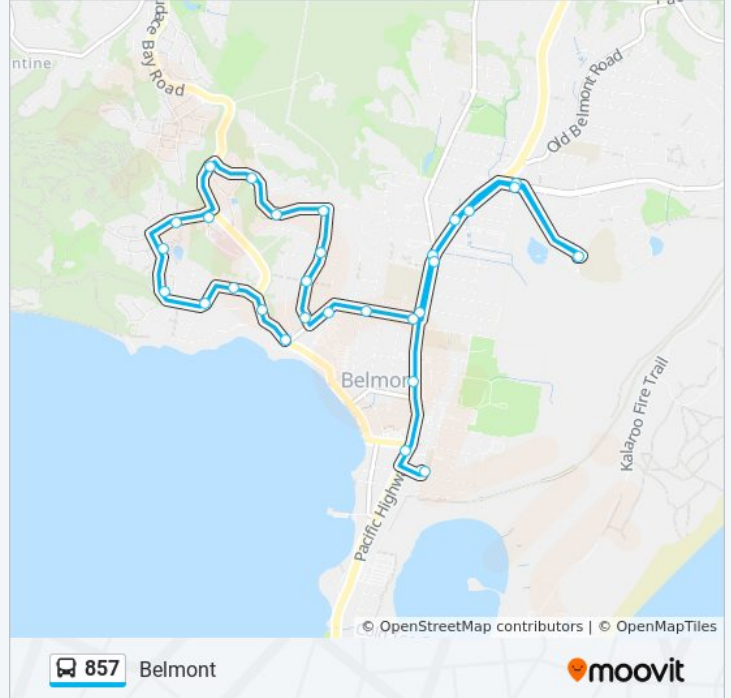

Direction: Belmont

29 stops

[VIEW LINE SCHEDULE](#)

St Francis Xavier Primary School, Ernest St

Pacific Hwy before Macquarie St

Pacific Hwy after Maude St

Pacific Hwy opp Stanley St

Pacific Hwy opp Cobbin Pde

Evans St opp Haig St

Hill St after Evans St

69 Hill St

Hill St before Mary Ave

Spinnaker Rgwy at Hill St

Spinnaker Rgwy opp Nerang Pl

Spinnaker Rgwy opp Jib St

Croudace Bay Rd at Spinnaker Rgwy

857 bus Info

Direction: Belmont

Stops: 29

Trip Duration: 24 min

Line Summary:

Green Point Dr opp Sugarglider Ct

Crown St at Ringtail Cl

Crown St opp The Shores Way

Daniel St at Crown St

Lewers St before Roe St

Lewers St after Croudace Bay Rd

Ross St opp Belmont 16s

857 bus time schedules and route maps are available in an offline PDF at moovitapp.com. Use the [Moovit App](#) to see live bus times, train schedule or subway schedule, and step-by-step directions for all public transit in Sydney.