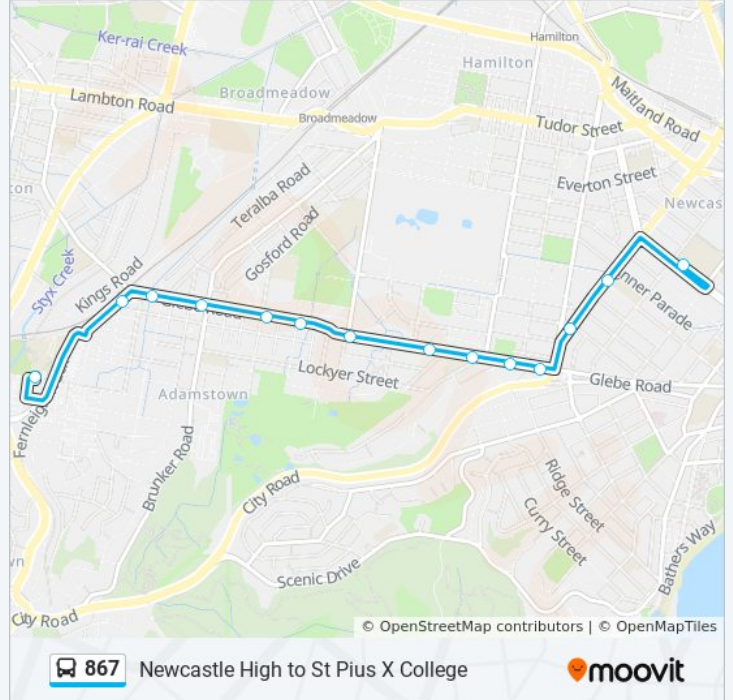

867

Newcastle High to St Pius X College

Get The App

The 867 bus line Newcastle High to St Pius X College has one route. For regular weekdays, their operation hours are:

(1) St Pius X HS: 3:10 PM

Use the Moovit App to find the closest 867 bus station near you and find out when is the next 867 bus arriving.

Direction: St Pius X HS

14 stops

[VIEW LINE SCHEDULE](#)

- Newcastle High School, Parkway Ave
- Hamilton South Public School, Stewart Ave
- Stewart Ave at Cram St
- Glebe Rd after City Rd
- Glebe Rd at Edward St
- Glebe Rd at Henry St
- Glebe Rd opp Neill Tce
- Glebe Rd at Fellowes St
- Glebe Rd opp Adamstown Bowling Club
- Glebe Rd opp Adamstown Park
- Glebe Rd opp Adamstown Uniting Church
- Glebe Rd opp West Park
- Park Ave opp Adamstown Station
- St Pius X High School, Fletcher St, Stand C

867 bus Time Schedule

St Pius X HS Route Timetable:

Sunday	Not Operational
Monday	3:10 PM
Tuesday	3:10 PM
Wednesday	3:10 PM
Thursday	3:10 PM
Friday	Not Operational
Saturday	Not Operational

867 bus Info

Direction: St Pius X HS

Stops: 14

Trip Duration: 16 min

Line Summary:

867 bus time schedules and route maps are available in an offline PDF at moovitapp.com. Use the [Moovit App](#) to see live bus times, train schedule or subway schedule, and step-by-step directions for all public transit in Sydney.