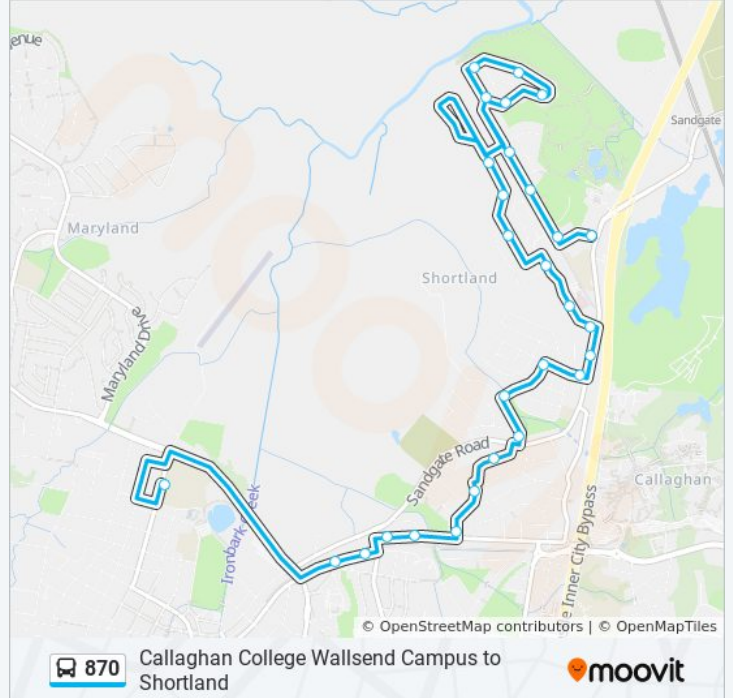

### Direction: Shortland

28 stops

[VIEW LINE SCHEDULE](#)

Callaghan College Wallsend Campus, Macquarie St

Cameron St opp Nash St

Cameron St before Tillie St

Birmingham Gardens Ambulance Station, Wilkinson Ave

Wilkinson Ave at Cunningham St

Englund St at Wilkinson Ave

Burke Pl before Timmins St

Rae St at Heritage Pl

Cobby St at Rabaul St

Derna Rd at Cobby St

Derna Rd at Bardia Rd

Bardia Rd before Sandgate Rd

### 870 bus Info

**Direction:** Shortland

**Stops:** 28

**Trip Duration:** 22 min

**Line Summary:**

Lyall Park, Long Cres

72 Blanch St

Blanch St after Alderson St

King St at Karloo St

King St after Mort St

King St after Cora Pl

King St after Marton St

Marton St at Sandgate Rd

870 bus time schedules and route maps are available in an offline PDF at [moovitapp.com](https://moovitapp.com). Use the [Moovit App](#) to see live bus times, train schedule or subway schedule, and step-by-step directions for all public transit in Sydney.