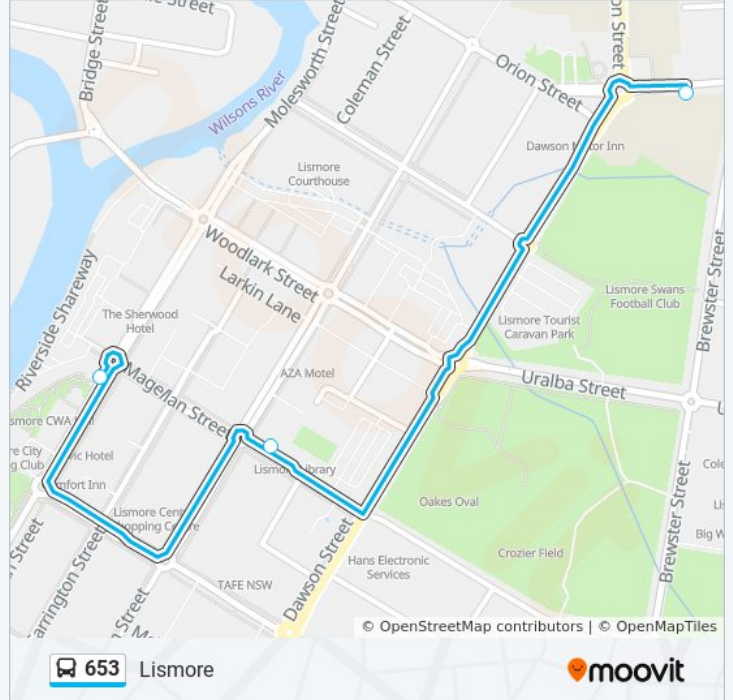

## Direction: Lismore

12 stops

[VIEW LINE SCHEDULE](#)

Dorroughby Hall, Dorroughby Rd  
Dunoon Rd opp Rocky Creek Dam Rd  
James St at Donaghue St  
Dunoon Rd at Numulgi Creek Rd  
Dunoon Rd opp Craiglea Ct  
Tullera Hall, Dunoon Rd  
Dunoon Rd at McLeay Rd  
Richmond River High School, Lake St  
Wyrallah Rd opp Wyrallah Road Public School  
Lismore High School, Dalley St  
St Carthage's Primary School, Dibbs St  
Lismore Town Coach Stop Molesworth St

## 653 bus Info

**Direction:** Lismore

**Stops:** 12

**Trip Duration:** 37 min

**Line Summary:**

### Direction: Lismore

3 stops

[VIEW LINE SCHEDULE](#)

Lismore Town Coach Stop Molesworth St

Lismore Library, Magellan St

Trinity Catholic College, Leycester St

### 653 bus Info

**Direction:** Lismore

**Stops:** 3

**Trip Duration:** 3 min

**Line Summary:**

653 bus time schedules and route maps are available in an offline PDF at [moovitapp.com](https://moovitapp.com). Use the [Moovit App](#) to see live bus times, train schedule or subway schedule, and step-by-step directions for all public transit in Sydney.