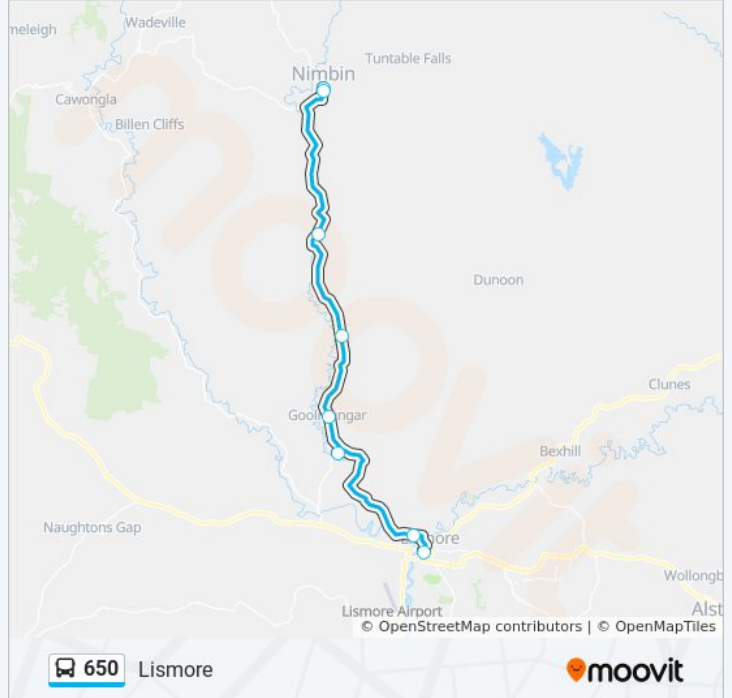

 650

Lismore

Get The App

The 650 bus line (Lismore) has 2 routes. For regular weekdays, their operation hours are:

(1) Lismore: 7:45 AM - 6:00 PM(2) Nimbin: 7:00 AM - 5:30 PM

Use the Moovit App to find the closest 650 bus station near you and find out when is the next 650 bus arriving.

Blakebrook Public School, Rosehill Rd

Nimbin Rd opp 588

Terania St at Tweed St

Molesworth St after Magellan St

Conway St at Carrington St

Lismore Square, Brewster St

## 650 bus Info

**Direction:** Lismore

**Stops:** 11

**Trip Duration:** 50 min

**Line Summary:**

**Direction: Nimbin**

12 stops

[VIEW LINE SCHEDULE](#)

Lismore Square, Brewster St

Conway St at Carrington St

Lismore Transit Centre, Molesworth St

Terania St after Bridge St

Terania St at McCauley St

588 Nimbin Rd

Nimbin Rd at Jiggi Rd

Goolmangar Public School, Nimbin Rd