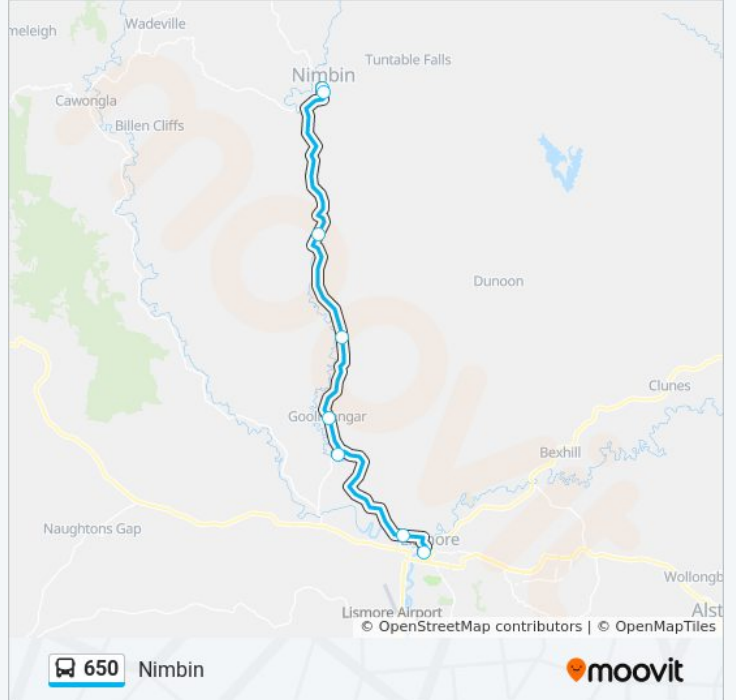

 650

Lismore

Get The App

The 650 bus line (Lismore) has 2 routes. For regular weekdays, their operation hours are:

(1) Lismore: 7:45 AM - 6:00 PM(2) Nimbin: 7:00 AM - 5:30 PM

Use the Moovit App to find the closest 650 bus station near you and find out when is the next 650 bus arriving.

## 650 bus Info

**Direction:** Lismore

**Stops:** 11

**Trip Duration:** 50 min

**Line Summary:**

**Direction: Nimbin**

12 stops

[VIEW LINE SCHEDULE](#)

Nimbin Rd opp Coffee Camp Public School

Cullen St before Sibley St

Cullen St before Thorburn St

Nimbin Central School

**650 bus Time Schedule**

Nimbin Route Timetable:

Sunday	Not Operational
Monday	Not Operational
Tuesday	7:00 AM - 5:30 PM
Wednesday	7:00 AM - 5:30 PM
Thursday	7:00 AM - 5:30 PM
Friday	Not Operational
Saturday	Not Operational

**650 bus Info**

**Direction:** Nimbin

**Stops:** 12

**Trip Duration:** 41 min

**Line Summary:**

650 bus time schedules and route maps are available in an offline PDF at [moovitapp.com](https://moovitapp.com). Use the [Moovit App](#) to see live bus times, train schedule or subway schedule, and step-by-step directions for all public transit in Sydney.