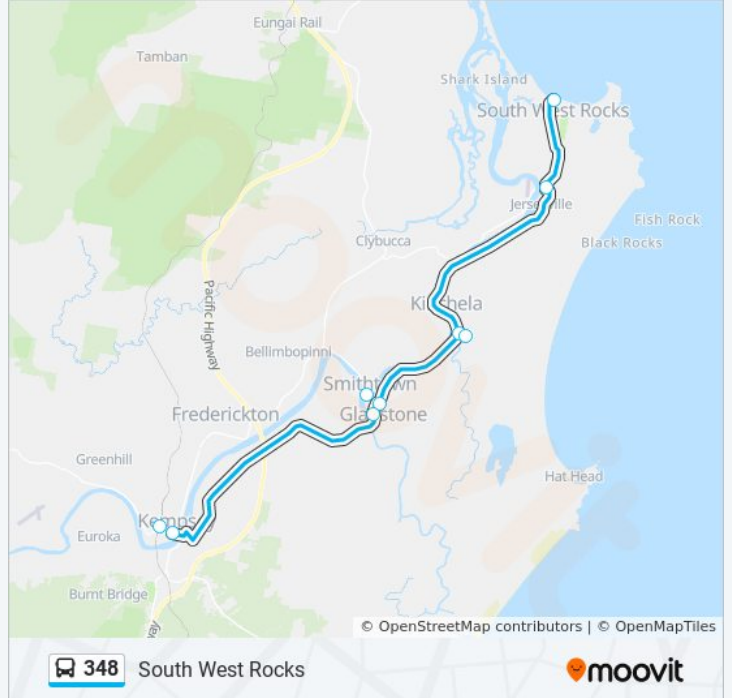

- Kempsey Station, Coach Stop
- Belgrave St after Stuart St
- Kinchela St opp Gladstone Public School
- Bernard St at Ashton St
- Smithtown Public School, Cannane St
- Kinchela Public School, Kinchela Creek Right Bank Rd
- South West Rocks Rd opp Hat Head Rd
- South West Rocks Rd before Plummers Lane
- Horseshore Bay Beach Park, Livingstone St

**348 bus Time Schedule**

South West Rocks Route Timetable:

Sunday	Not Operational
Monday	Not Operational
Tuesday	7:05 AM - 2:40 PM
Wednesday	7:05 AM - 2:40 PM
Thursday	7:05 AM - 2:40 PM
Friday	Not Operational
Saturday	Not Operational

**348 bus Info**

**Direction:** South West Rocks

**Stops:** 9

**Trip Duration:** 37 min

**Line Summary:**

### Direction: South West Rocks

9 stops

[VIEW LINE SCHEDULE](#)

Horseshore Bay Beach Park, Livingstone St

Landsborough St at Mitchell St

Phillip Dr opp South West Rocks Country Club

Wilson St at Francis Dimond St