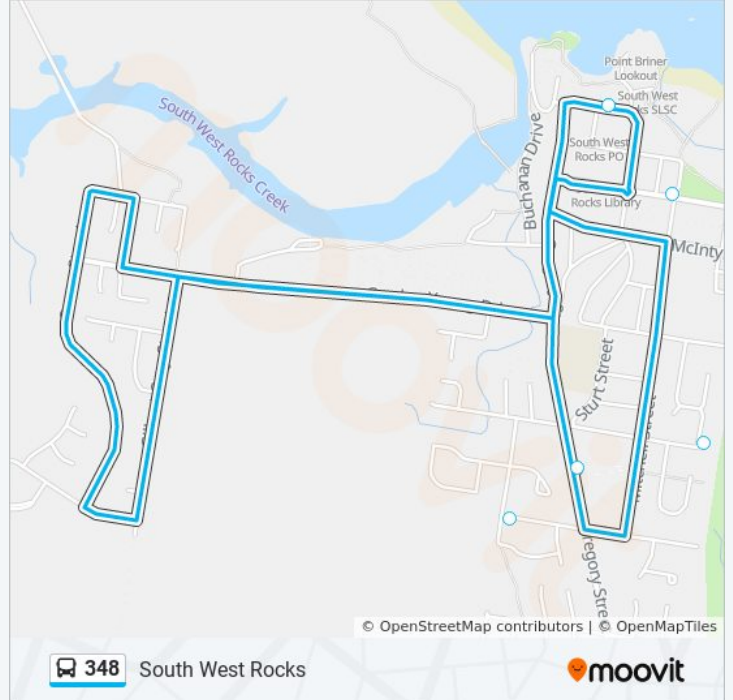

### Direction: South West Rocks

9 stops

[VIEW LINE SCHEDULE](#)

Horseshore Bay Beach Park, Livingstone St

Landsborough St at Mitchell St

Phillip Dr opp South West Rocks Country Club

Wilson St at Francis Dimond St

Phillip Dr opp South West Rocks Country Club

Cook Dr opp Arthur St

South West Rocks Nursing Centre, Gregory St

Simpson St at Bruce Field St

Horseshore Bay Beach Park, Livingstone St

### 348 bus Time Schedule

South West Rocks Route Timetable:

Sunday	Not Operational
Monday	Not Operational
Tuesday	7:45 AM - 4:00 PM
Wednesday	7:45 AM - 4:00 PM
Thursday	7:45 AM - 4:00 PM
Friday	Not Operational
Saturday	Not Operational

### 348 bus Info

**Direction:** South West Rocks

**Stops:** 9

**Trip Duration:** 14 min

**Line Summary:**

348 bus time schedules and route maps are available in an offline PDF at [moovitapp.com](https://moovitapp.com). Use the [Moovit App](#) to see live bus times, train schedule or subway schedule, and step-by-step directions for all public transit in Sydney.