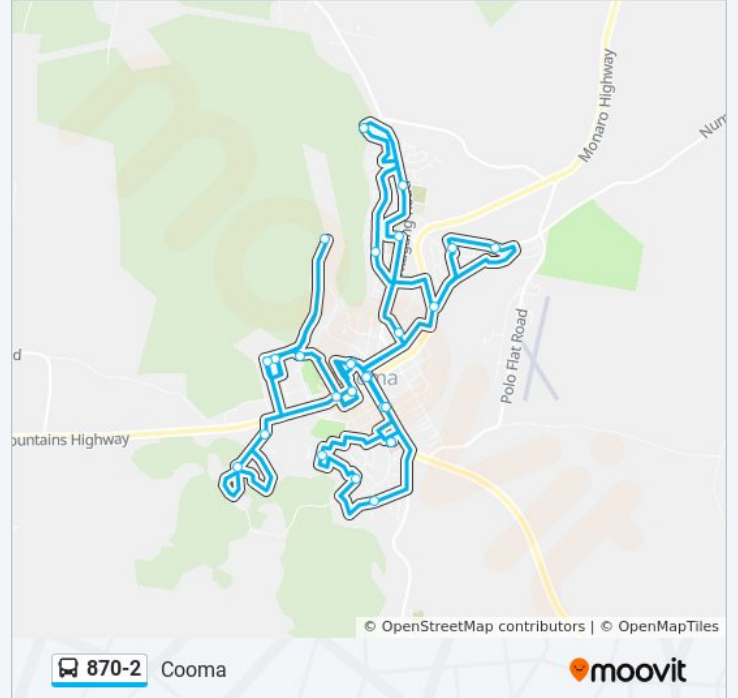

Cooma Hospital, Victoria St

Buchan Pde opp Fachin Av

Bligh St opp Blairgowrie Av

Culey Av opp Mosely Av

Cooma Hospital, Victoria St

Bombala St before Murray St

Bombala St opp Centennial Park

Yareen Rd at Monaro Hwy

**870-2 bus Info**

**Direction:** Cooma

**Stops:** 31

**Trip Duration:** 77 min

**Line Summary:**

Wangie St at Walla St

Orana Av opp Buddang St

Moonbi St before Morundah Av

Cooma Cemetery, Mittagang Rd

Binalong St at Mittagang Rd

Bradley St at Harris St

Bombala St opp Centennial Park

Bombala St before Egan St

Cooma Hospital, Victoria St

870-2 bus time schedules and route maps are available in an offline PDF at [moovitapp.com](https://moovitapp.com). Use the [Moovit App](#) to see live bus times, train schedule or subway schedule, and step-by-step directions for all public transit in Sydney.