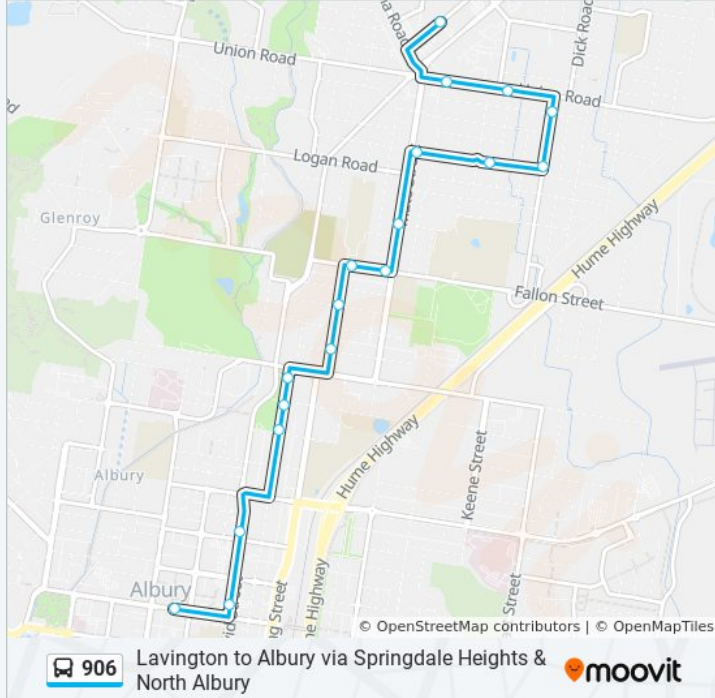

Union Rd at Corella St

Lavington Square, Griffith St

Kothoff St at Henderson St

Kotthoff St after McDonald Rd

Kotthoff St at Hall Ave

Douglas Rd opp Palcas Ct

Douglas Rd after Kemp St

Lavington East Public School, Douglas Rd

Webb St opp McMaster Ave

Webb St before Kaitlers Rd

Murray High School, Kaitlers Rd

Kaitlers Rd opp Garoogong Rd

906 bus time schedules and route maps are available in an offline PDF at moovitapp.com. Use the [Moovit App](#) to see live bus times, train schedule or subway schedule, and step-by-step directions for all public transit in Sydney.

[About Moovit](#) • [MaaS Solutions](#) • [Supported Countries](#) • [Mooviter Community](#)

© 2024 Moovit - All Rights Reserved

Check Live Arrival Times