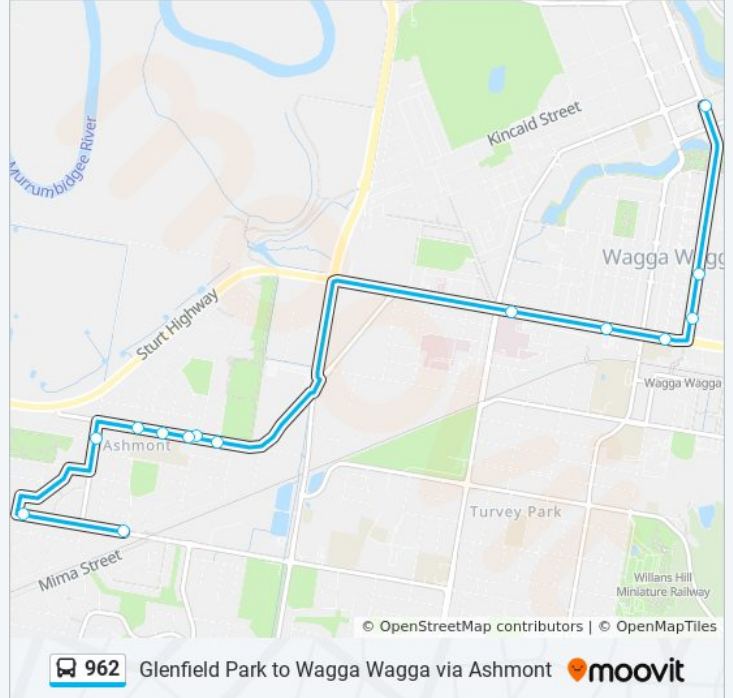

### Direction: Ashmont

14 stops

[VIEW LINE SCHEDULE](#)

Wagga Wagga Local Court, Fitzmaurice St

Wagga Wagga Marketplace, Baylis St

Baylis St before Edward St

South Wagga Public School, Edward St

Edward St opp Yanda Lane

Wagga Wagga Base Hospital, Edward St

Ashmont Ave opp Veale St

Ashmont Ave at Montgomery St

Ashmont Ave at Tarakan Ave

Ashmont Ave opp Bennett St

Ashmont Public School, Ashmont Ave

Tobruk St opp Connorton Ave

### 962 bus Info

**Direction:** Ashmont

**Stops:** 14

**Trip Duration:** 22 min

**Line Summary:**

**Direction: Tolland**

22 stops

[VIEW LINE SCHEDULE](#)

- Wagga Wagga Local Court, Fitzmaurice St
- Wagga Wagga Marketplace, Baylis St
- Baylis St before Edward St
- South Wagga Public School, Edward St
- Edward St opp Yanda Lane
- Wagga Wagga Base Hospital, Edward St
- Ashmont Ave opp Veale St
- Ashmont Ave at Tarakan Ave
- Ashmont Ave opp Bennett St
- Ashmont Public School, Ashmont Ave
- Tobruk St opp Connorton Ave
- Fernleigh Rd at Arnott St
- Fernleigh Rd at Lae Ave
- Fernleigh Rd opp Pinaroo Dr
- Pinaroo Dr at Karoom Dr
- Pinaroo Dr at Darri St
- Pinaroo Dr opp South City Shopping Centre
- Glenfield Reserve, Bandera Ave