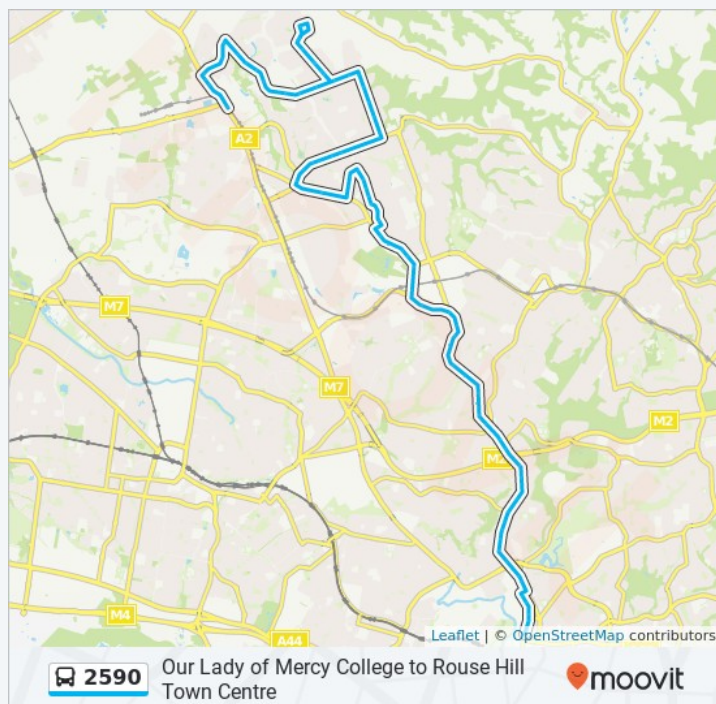

64, 87 Windsor Rd, Windsor Rd at Fairway Dr, Wrights Rd opp Aruma Av, Glenrowan Av at Hart Pl, Glenrowan Rd after Mediati Av, Greenwood Rd after President Rd, Greenwood Rd before Annabelle Cres, Greenwood Rd opp Greenwood Road Reserve, Greenwood Rd opp Kinarra Av, Greenwood Rd before Acres Rd, Acres Rd opp Diana Av, Treasure Island Early Learning Centre, Acres Rd, Acres Rd at Windsor Rd, Windsor Rd opp Poole Rd, Samantha Riley Dr after Windsor Rd, Samantha Riley Dr after Sanctuary Dr, Samantha Riley Dr before Brampton Dr, Samantha Riley Dr after Brampton Dr, Samantha Riley Dr opp Poole Rd, Samantha Riley Dr opp Redden Dr, Samantha Riley Dr before Foxall Rd, Australian International Academy, Foxall Rd, Foxall Rd opp Stamford Bridge Av, Foxall Rd at Selhurst Rd, Foxall Rd after Lansdowne Rd, Foxall Rd at Aztec St, Withers Rd before Hezlett Rd, Withers Rd after Hezlett Rd, Barry Rd at Yengo St, Barry Rd after Dorrigo Rd, Barry Rd at White Gum Pl, Stringer Rd after Barry Rd, Stringer Rd after Timbarra Av, Stringer Rd before Barry Rd, Barry Rd opp White Gum Pl, Barry Rd at Greenmount St, Barry Rd after Barool Av, Withers Rd after Horan Rd, Withers Rd at Glenburnie Cl Walkway, Withers Rd before Mungerie Rd, Rouse Hill High School, Withers Rd, Withers Rd after Commercial Rd, Hills Centenary Park, Withers Rd, Withers Rd at Brushwood Dr, Mile End Rd after Withers Rd, Mile End Rd before Green Hills Dr, Mile End Rd before Windsor Rd, Windsor Rd after Mile End Rd, Windsor Rd before Commercial Rd, Rouse Hill Station, North West Twy