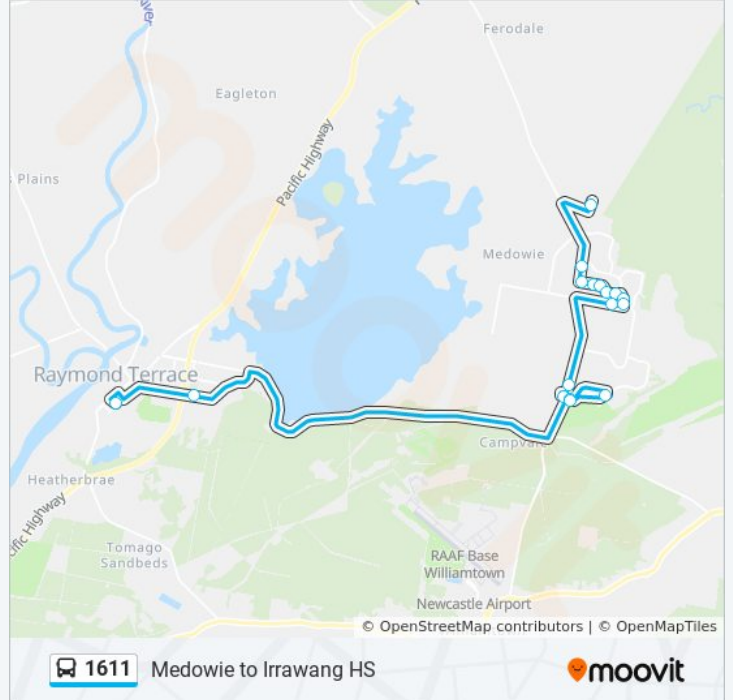

1611

Medowie to Irrawang HS

Get The App

The 1611 bus line Medowie to Irrawang HS has one route. For regular weekdays, their operation hours are:

(1) St Brigids PS: 8:02 AM

Use the Moovit App to find the closest 1611 bus station near you and find out when is the next 1611 bus arriving.

Direction: St Brigids PS

17 stops

[VIEW LINE SCHEDULE](#)

Carolina Rd at Royal Ave
Medowie Rd after Kindlebark Dr
Silver Wattle Dr opp Bottle Brush Ave
Silver Wattle Dr opp Cassias Ave
Silver Wattle Dr opp Blackbutt Cres
Silver Wattle Dr at Brush Box Ave
Brush Box Ave at Coolabah Rd
Kindlebark Dr opp Tea Tree Dr
Kindlebark Dr after Rosewood Dr
Wirreanda Public School, Ferodale Rd
Medowie Rd opp Blueberry Rd
Catherine McAuley College, Bus Stop B
South St before Sylvan Ave
Lakewood Dr at Sunningdale Cct
South St after Championship Dr
Irrawang High School Bus Bay Mt Hall Rd
St Brigid's Parish School, William St

1611 bus Time Schedule

St Brigids PS Route Timetable:

Sunday	Not Operational
Monday	8:02 AM
Tuesday	8:02 AM
Wednesday	8:02 AM
Thursday	8:02 AM
Friday	Not Operational
Saturday	Not Operational

1611 bus Info

Direction: St Brigids PS

Stops: 17

Trip Duration: 43 min

Line Summary:

1611 bus time schedules and route maps are available in an offline PDF at moovitapp.com. Use the [Moovit App](#) to see live bus times, train schedule or subway schedule, and step-by-step directions for all public transit in Sydney.