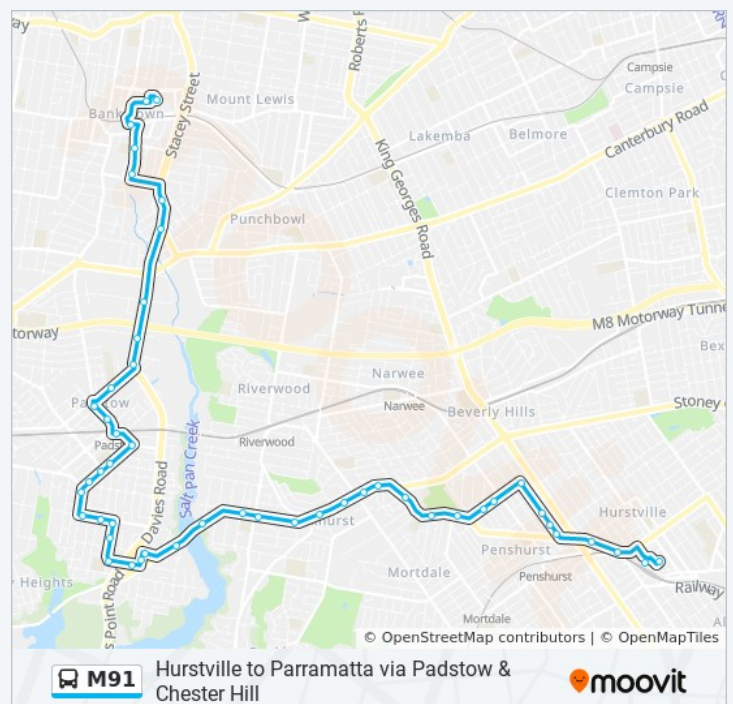

## M91 bus Info

**Direction:** Hurstville Station

**Stops:** 107

**Trip Duration:** 96 min

**Line Summary:**

**Blaxcell St opp Urimbirra Park**

393 Blaxcell Street, Granville

**Muhammadi Welfare Association, Blaxcell St**