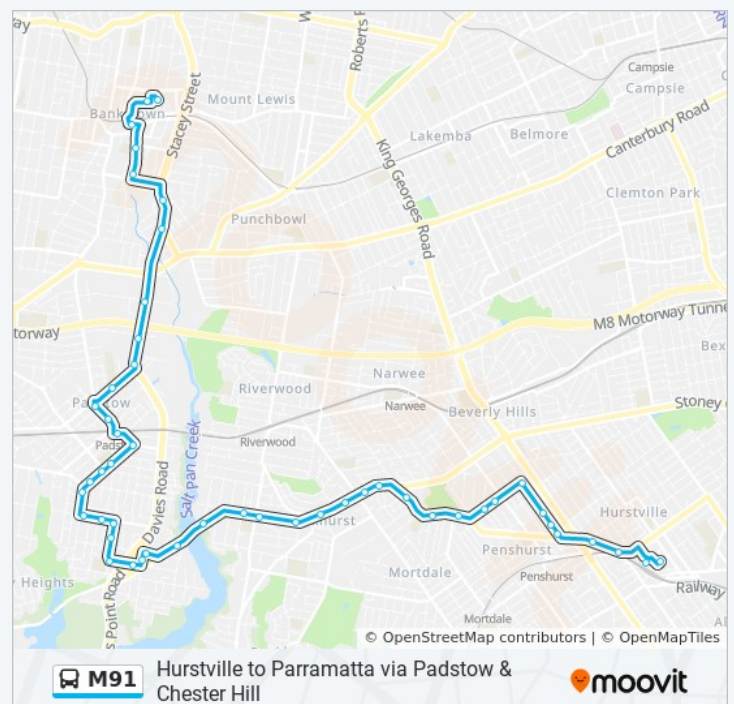

## M91 bus Info

**Direction:** Parramatta Station

**Stops:** 108

**Trip Duration:** 89 min

**Line Summary:**

59 Henry Lawson Drive, Peakhurst

**Peakhurst West Public School, Henry Lawson Dr**

60A Henry Lawson Drive, Peakhurst