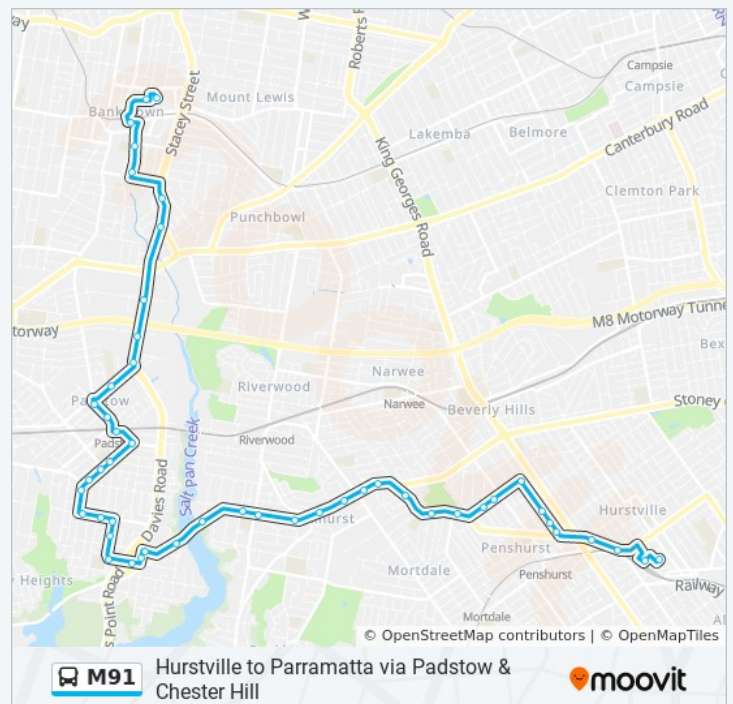

## M91 bus Info

**Direction:** Padstow - Henry Lawson Dr

**Stops:** 82

**Trip Duration:** 62 min

**Line Summary:**

**Muhammadi Welfare Association, Blaxcell St**

413 Blaxcell Street, Auburn

**Rawson Rd at Dudley Rd**