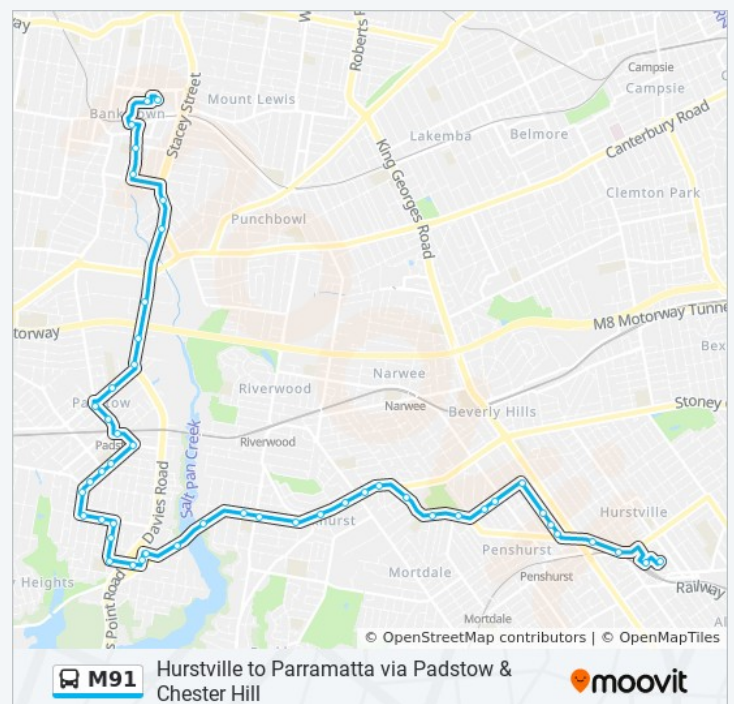

## M91 bus Info

**Direction:** Padstow Station

**Stops:** 36

**Trip Duration:** 26 min

**Line Summary:**

59 Henry Lawson Drive, Peakhurst

**Peakhurst West Public School, Henry Lawson Dr**

60A Henry Lawson Drive, Peakhurst