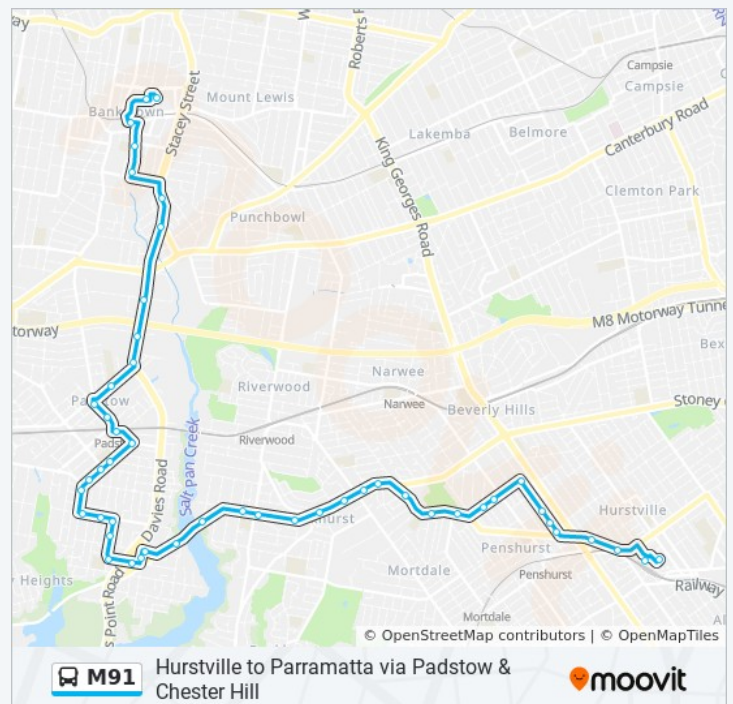

## M91 bus Info

**Direction:** Bankstown Station

**Stops:** 59

**Trip Duration:** 46 min

**Line Summary:**

**Muhammadi Welfare Association, Blaxcell St**

413 Blaxcell Street, Auburn

**Rawson Rd at Dudley Rd**