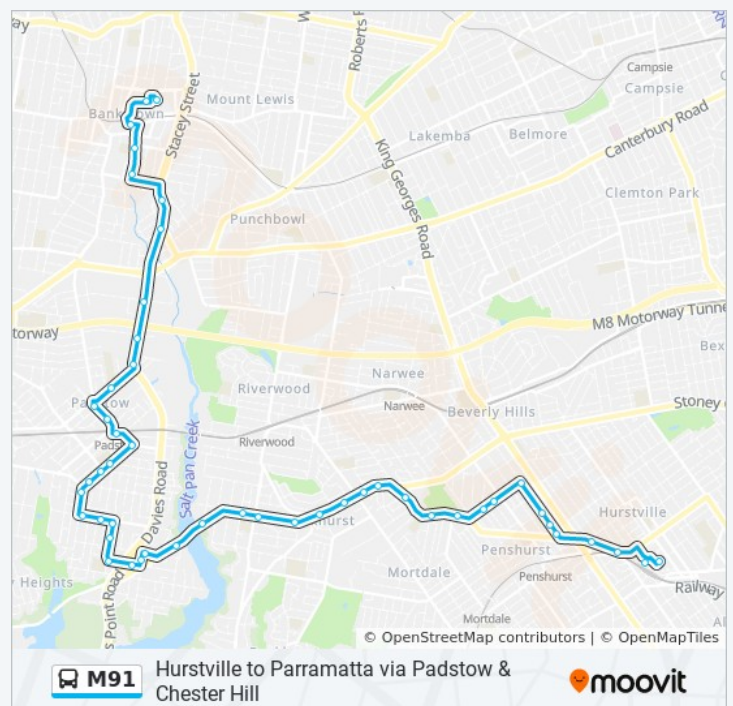

## M91 bus Info

**Direction:** Chester Hill Station

**Stops:** 31

**Trip Duration:** 26 min

**Line Summary:**

**Muhammadi Welfare Association, Blaxcell St**

413 Blaxcell Street, Auburn

**Rawson Rd at Dudley Rd**