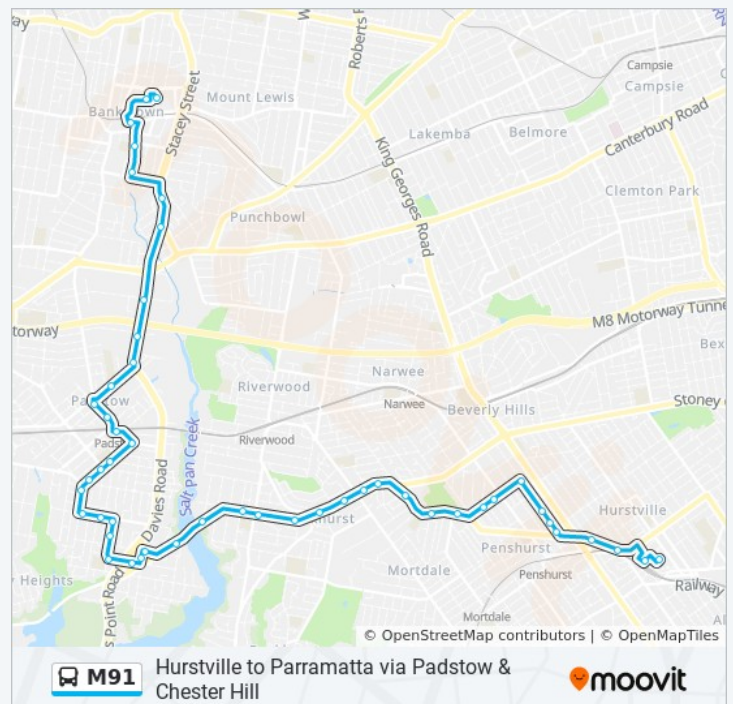

## M91 bus Info

**Direction:** Chester Hill Station

**Stops:** 78

**Trip Duration:** 55 min

**Line Summary:**

59 Henry Lawson Drive, Peakhurst

**Peakhurst West Public School, Henry Lawson Dr**

60A Henry Lawson Drive, Peakhurst