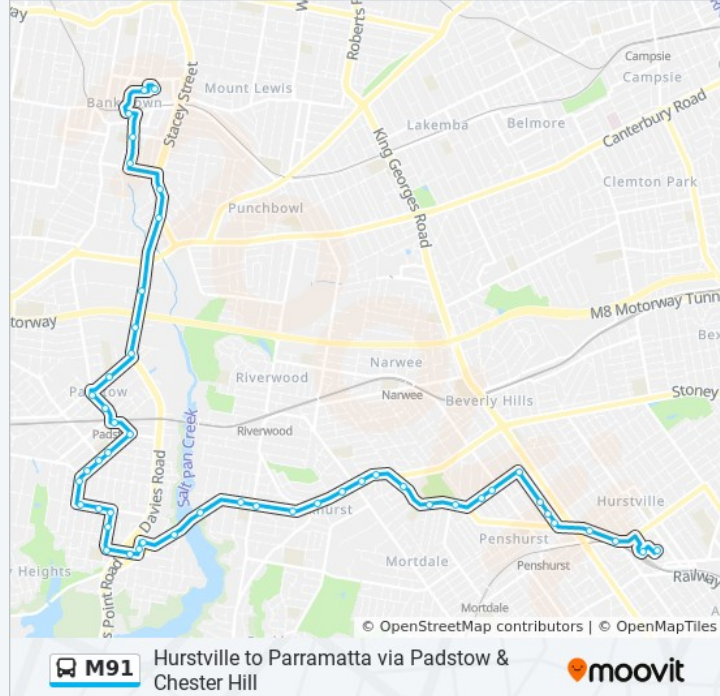

Forest Rd opp Stoney Creek Rd

611 Forest Road, Peakhurst

Forest Rd at Forshaw Ave

661 Forest Road, Peakhurst

Forest Rd before Boundary Rd

675 Forest Road, Peakhurst

Forest Rd opp Bristow Lane

802-822 Forest Road, Peakhurst

Forest Rd before Henry Lawson Dr

747 Forest Road, Peakhurst

Henry Lawson Dr opp Peakhurst Lodge

19C Henry Lawson Drive, Peakhurst

Henry Lawson Dr before Belmore Rd

59 Henry Lawson Drive, Peakhurst

Peakhurst West Public School, Henry Lawson Dr

60A Henry Lawson Drive, Peakhurst

Henry Lawson Dr opp Harvey Dixon Park

65 Elwin Street, Padstow

998 Henry Lawson Dr

1002 Henry Lawson Drive, Padstow

Walter Skelton Village, Hall Cres

20 Dilke Road, Padstow

Walter Skelton Village, Dilke Rd

967 Henry Lawson Drive, Padstow

Clancy St before Alford's Point Rd

55 Clancy Street, Padstow Heights

Clancy St at Chamberlain Rd

99 Chamberlain Road, Padstow Heights

Chamberlain Rd after Courtney Rd

62 Chamberlain Road, Padstow

St Therese Primary School, Chamberlain Rd

101 Alma Road, Padstow

Alma Rd at Wyatt Ave

113 Alma Road, Padstow

Alma Rd opp Alma Rd Shops

131B Faraday Road, Padstow

Faraday Rd at Anthony Ave

78 Faraday Road, Padstow

Faraday Rd opp Windsor Rd

95 Faraday Road, Padstow

Faraday Rd at Doyle Rd

146 Doyle Road, Padstow