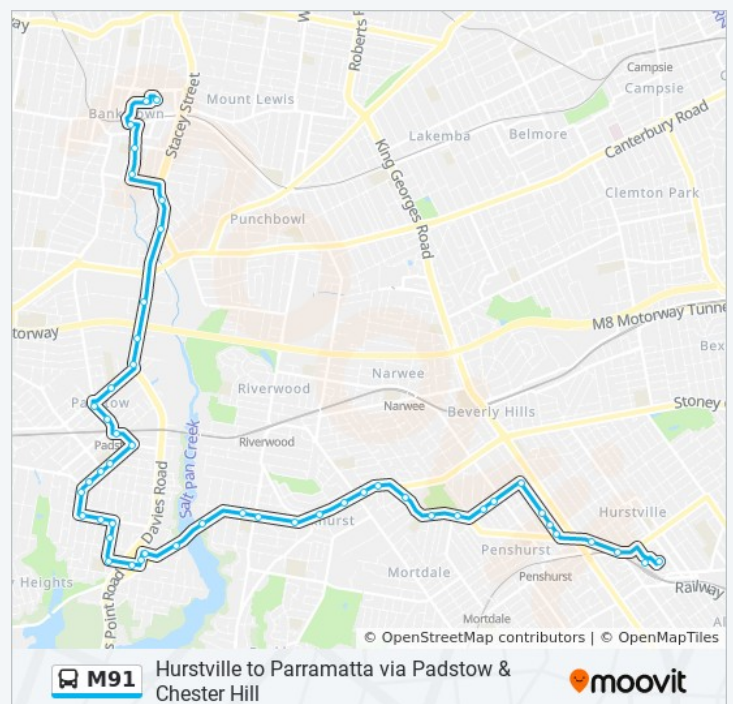

## M91 bus Info

**Direction:** Padstow Station

**Stops:** 71

**Trip Duration:** 55 min

**Line Summary:**

**Muhammadi Welfare Association, Blaxcell St**

413 Blaxcell Street, Auburn

**Rawson Rd at Dudley Rd**