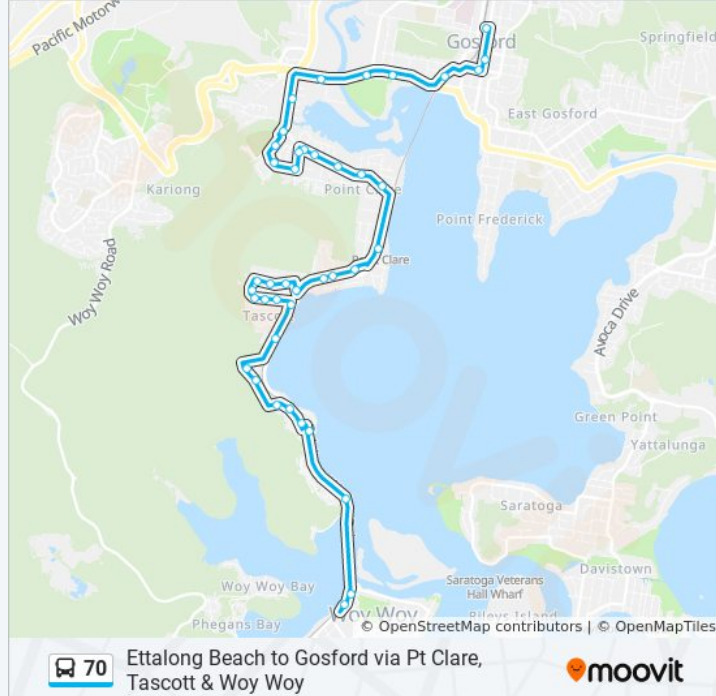

70 Ettalong Beach to Gosford via Pt Clare, Tascott & Woy Woy

Direction: Woy Woy

16 stops

[VIEW LINE SCHEDULE](#)

Springwood Rd at Bourke Rd

Springwood St at Gwendolen Ave

Springwood St at Winifred Ave

Springwood St after Gallipoli Ave