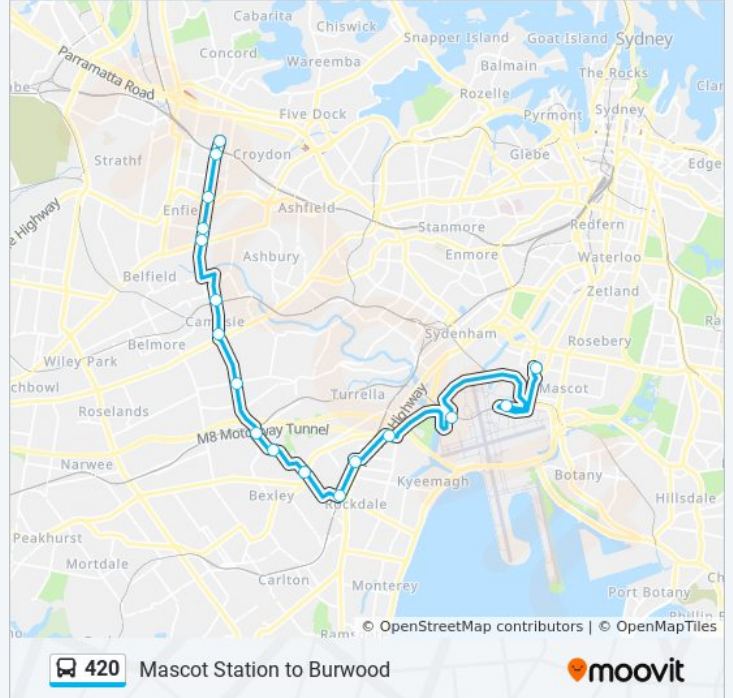

420 bus Info

Direction: Bexley North Station

Stops: 9

Trip Duration: 34 min

Line Summary:

Direction: Burwood Westfield

17 stops

[VIEW LINE SCHEDULE](#)

420 bus Time Schedule

Burwood Westfield Route Timetable:

Sunday	12:32 AM - 11:46 PM
Monday	4:32 AM - 11:32 PM
Tuesday	12:32 AM - 11:32 PM
Wednesday	12:32 AM - 11:32 PM
Thursday	12:32 AM - 11:32 PM
Friday	12:32 AM - 11:46 PM
Saturday	12:32 AM - 11:25 PM

420 bus Info

Direction: Burwood Westfield

Stops: 17

Trip Duration: 55 min

Line Summary:

Direction: Campsie Station

6 stops

[VIEW LINE SCHEDULE](#)

Westfield Burwood, Burwood Rd

Burwood Station, Burwood Rd, Stand F

Burwood Rd after Liverpool Rd

Burwood Rd opp Mitchell St

Burwood Rd opp Launcelot Ave

Campsie Station, Beamish St, Stand C

420 bus Time Schedule