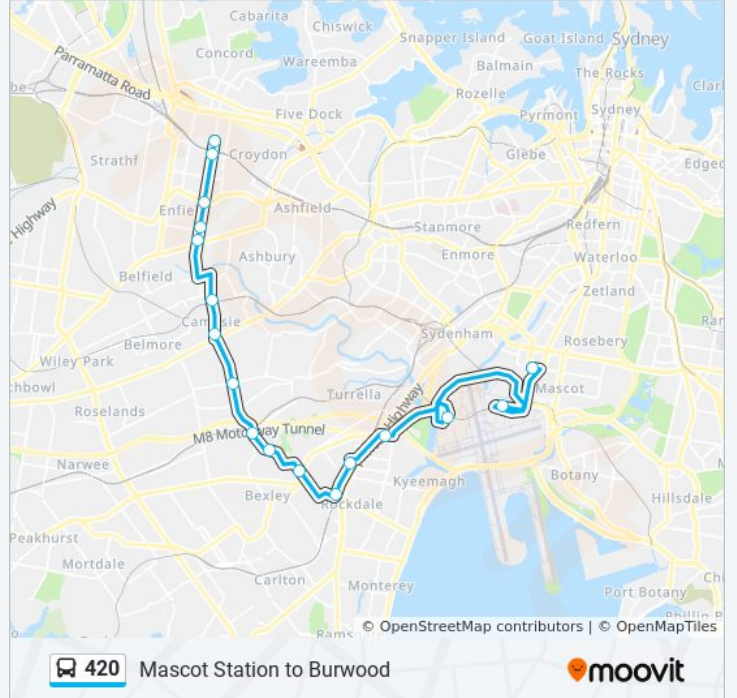

420 bus Info

Direction: International Terminal - Lower Leve

Stops: 15

Trip Duration: 35 min

Line Summary:

Direction: Mascot Station

17 stops

[VIEW LINE SCHEDULE](#)

420 bus Time Schedule

Mascot Station Route Timetable:

Sunday	3:32 AM - 10:50 PM
Monday	3:30 AM - 10:58 PM
Tuesday	3:30 AM - 10:58 PM
Wednesday	3:30 AM - 10:58 PM
Thursday	3:30 AM - 10:58 PM
Friday	3:32 AM - 10:50 PM
Saturday	3:32 AM - 10:58 PM

420 bus Info

Direction: Mascot Station

Stops: 17

Trip Duration: 57 min

Line Summary:

Direction: T3 Qantas Domestic Terminal Depart

9 stops

[VIEW LINE SCHEDULE](#)