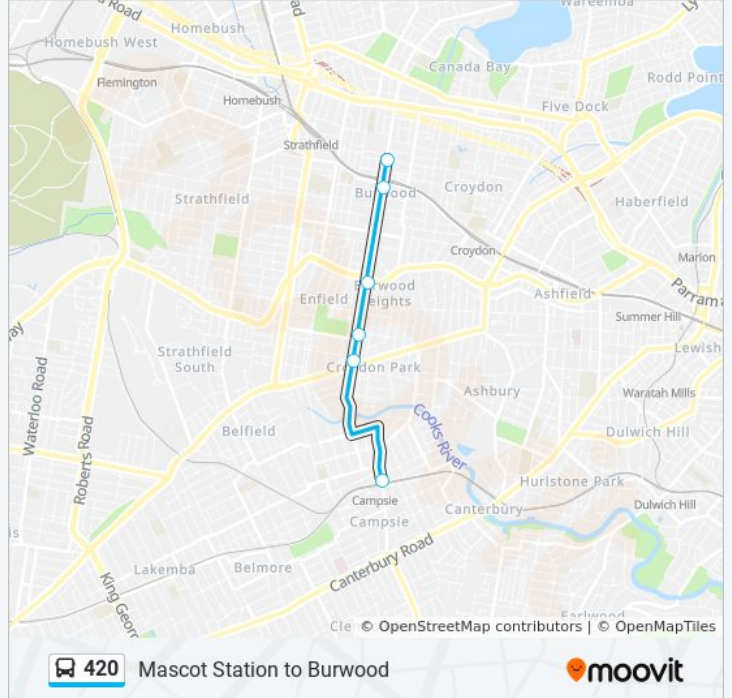

Westfield Burwood, Burwood Rd

Burwood Station, Burwood Rd, Stand F

Burwood Rd after Liverpool Rd

Burwood Rd opp Mitchell St

Burwood Rd opp Launcelot Ave

Campsie Station, Beamish St, Stand C

420 bus Time Schedule

Stops: 6

Trip Duration: 13 min

Line Summary:

Direction: International Terminal - Lower Leve

15 stops

[VIEW LINE SCHEDULE](#)

- Westfield Burwood, Burwood Rd
- Burwood Station, Burwood Rd, Stand F
- Burwood Rd after Liverpool Rd
- Burwood Rd opp Mitchell St
- Burwood Rd opp Launcelot Ave
- Campsie Station, Beamish St, Stand C
- Dan's Corner, Beamish St
- Clepton Park Shops, Bexley Rd
- Bexley North Station, Bexley Rd
- Bexley North Anglican Church, Bexley Rd
- Bexley Rd opp Godwin St
- Rockdale Station, Railway St, Stand F
- Railway St opp Banksia Station
- Wickham St opp Segenhoe St
- Sydney Airport, Terminal 1 International

420 bus Info

Direction: International Terminal - Lower Leve

Stops: 15

Trip Duration: 35 min

Line Summary:

Direction: Mascot Station

17 stops

[VIEW LINE SCHEDULE](#)

420 bus Info

Direction: Mascot Station

Stops: 17

Trip Duration: 57 min

Line Summary:

Direction: T3 Qantas Domestic Terminal Depart

9 stops

[VIEW LINE SCHEDULE](#)