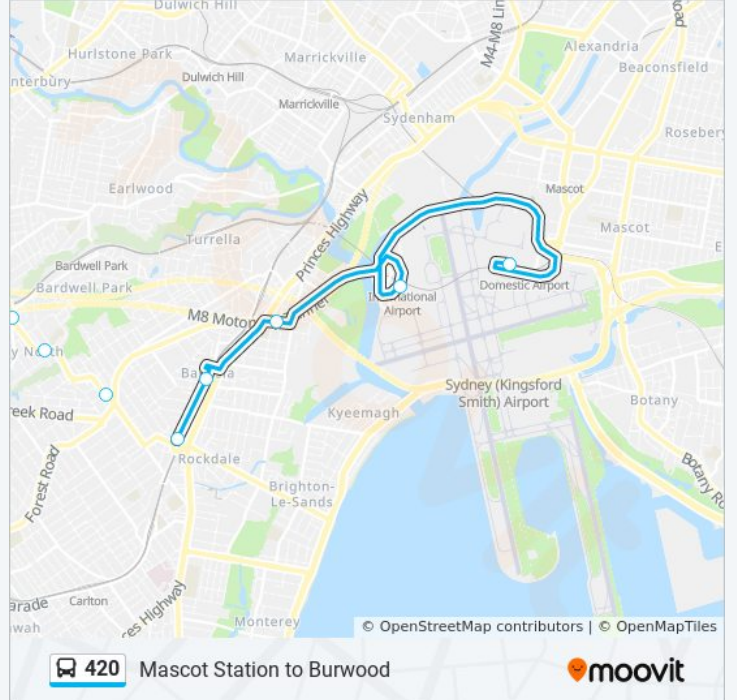

420 bus Info

Direction: International Terminal - Lower Leve

Stops: 15

Trip Duration: 35 min

Line Summary:

Direction: Mascot Station

17 stops

[VIEW LINE SCHEDULE](#)

420 bus Info

Direction: Mascot Station

Stops: 17

Trip Duration: 57 min

Line Summary:

Direction: T3 Qantas Domestic Terminal Depart

9 stops

[VIEW LINE SCHEDULE](#)

420 bus Time Schedule

T3 Qantas Domestic Terminal Depart Route
Timetable:

Sunday	Not Operational
Monday	5:18 AM
Tuesday	5:18 AM
Wednesday	5:18 AM
Thursday	5:18 AM
Friday	Not Operational
Saturday	5:26 AM

420 bus Info

Direction: T3 Qantas Domestic Terminal Depart

Stops: 9

Trip Duration: 24 min

Line Summary:

420 bus time schedules and route maps are available in an offline PDF at moovitapp.com. Use the [Moovit App](#) to see live bus times, train schedule or subway schedule, and step-by-step directions for all public transit in Sydney.