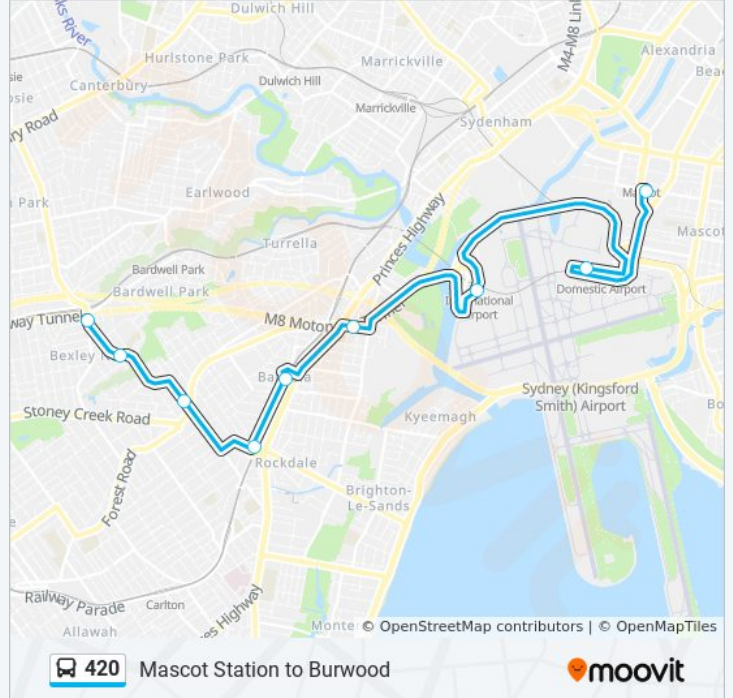

Use the Moovit App to find the closest 420 bus station near you and find out when is the next 420 bus arriving.

Direction: Bexley North Station

9 stops

[VIEW LINE SCHEDULE](#)

Mascot Station, Coward St, Stand B

420 bus Info

Direction: Bexley North Station

Stops: 9

Trip Duration: 34 min

Line Summary:

Direction: Burwood Westfield

17 stops

[VIEW LINE SCHEDULE](#)

420 bus Info

Direction: International Terminal - Lower Leve

Stops: 15

Trip Duration: 35 min

Line Summary:

Direction: Mascot Station

17 stops

[VIEW LINE SCHEDULE](#)

420 bus Info

Direction: Mascot Station

Stops: 17

Trip Duration: 57 min

Line Summary:

Direction: T3 Qantas Domestic Terminal Depart

9 stops

[VIEW LINE SCHEDULE](#)