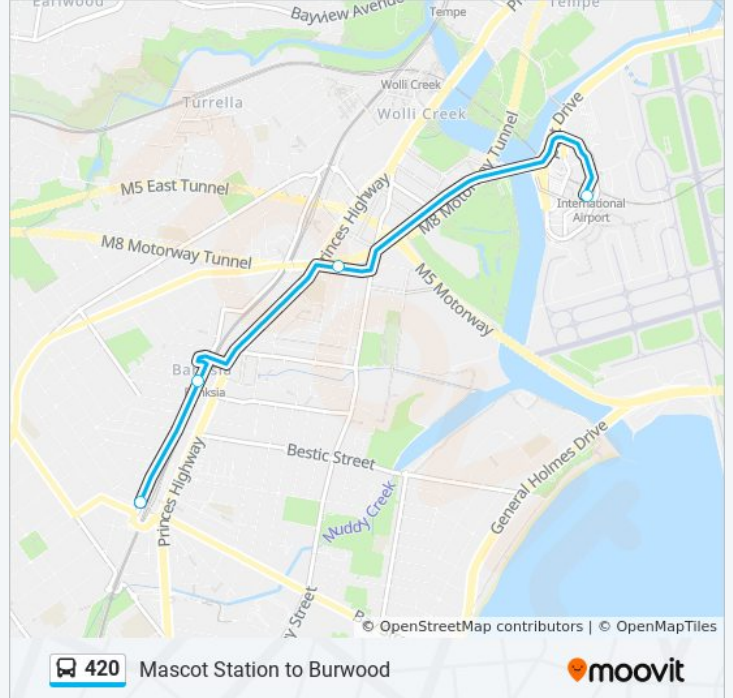

Stops: 6

Trip Duration: 13 min

Line Summary:

Direction: International Terminal - Lower Leve

15 stops

[VIEW LINE SCHEDULE](#)

- Westfield Burwood, Burwood Rd
- Burwood Station, Burwood Rd, Stand F
- Burwood Rd after Liverpool Rd
- Burwood Rd opp Mitchell St
- Burwood Rd opp Launcelot Ave
- Campsie Station, Beamish St, Stand C
- Dan's Corner, Beamish St
- Clepton Park Shops, Bexley Rd
- Bexley North Station, Bexley Rd
- Bexley North Anglican Church, Bexley Rd
- Bexley Rd opp Godwin St
- Rockdale Station, Railway St, Stand F
- Railway St opp Banksia Station
- Wickham St opp Segenhoe St
- Sydney Airport, Terminal 1 International

420 bus Time Schedule

International Terminal - Lower Leve Route

Timetable:

Sunday	12:48 AM - 11:48 PM
Monday	11:48 PM
Tuesday	12:48 AM - 11:48 PM
Wednesday	12:48 AM - 11:48 PM
Thursday	12:48 AM - 11:48 PM
Friday	12:48 AM - 11:48 PM
Saturday	12:48 AM - 11:48 PM

420 bus Info

Direction: International Terminal - Lower Leve

Stops: 15

Trip Duration: 35 min

Line Summary:

Direction: Mascot Station

17 stops

[VIEW LINE SCHEDULE](#)

420 bus Info

Direction: Mascot Station

Stops: 17

Trip Duration: 57 min

Line Summary:

Direction: T3 Qantas Domestic Terminal Depart

9 stops

[VIEW LINE SCHEDULE](#)