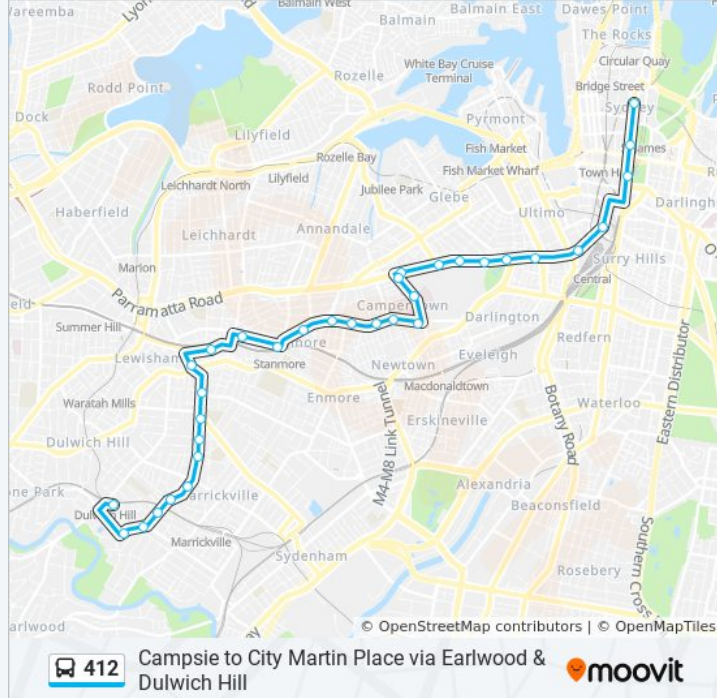

412 bus Info

Direction: Dulwich Hill Station

Stops: 33

Trip Duration: 48 min

Line Summary:

Stanmore Station, Douglas St

Douglas St opp Albany Rd

Trafalgar St opp Petersham Station

Gordon St before New Canterbury Rd

Livingstone Rd at Addison Rd

Livingstone Rd opp Marrickville Park

Livingstone Rd opp Pile St

Livingstone Rd at Graham Ave

St Brigid's Church, Livingstone Rd

Livingstone Rd opp Parish of Saint Nicholas

Livingstone Rd opp Randall St

Marrickville West Primary School, Beauchamp St

Beauchamp St opp Ewart St

Dulwich Hill Station, Dudley St

Direction: Earwood Shops - Homer St

45 stops

[VIEW LINE SCHEDULE](#)

Martin Place Station, Elizabeth St, Stand F

St James Station, Elizabeth St, Stand A

Museum Station, Elizabeth St, Stand C

Pitt St opp Barlow St

Central Station, Railway Square, Stand M

Broadway at Buckland St

Victoria Park, Broadway

University of Sydney Main Gate, Parramatta Rd