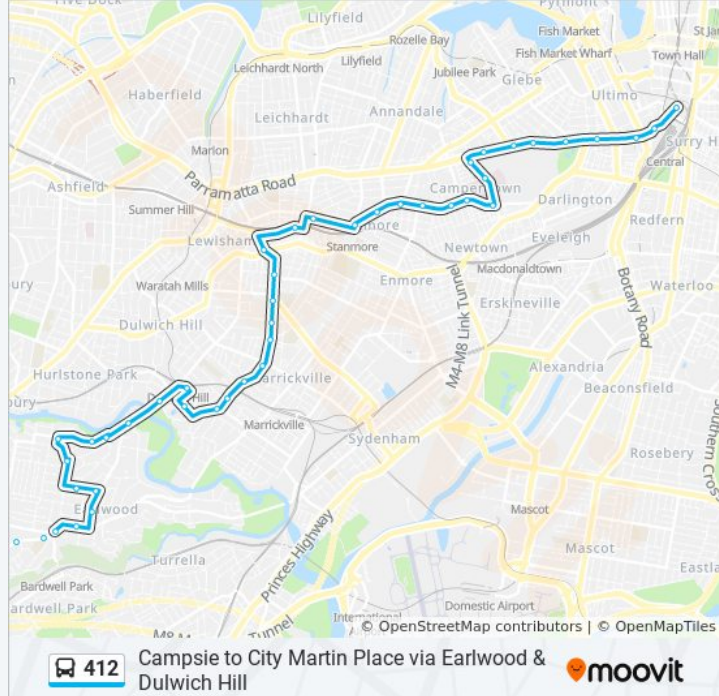

Stops: 55

Trip Duration: 71 min

Line Summary:

Homer St at Hood Ave

Homer St after Schofield Ave

Homer St opp Earlwood Public School

Earlwood Shops, Homer St, Stand C

Homer St opp Our Lady of Lourdes Church

Livingstone Rd opp St Brigid's Church

Livingstone Rd at Enfield St

Livingstone Rd at Pile St

Marrickville Park, Livingstone Rd

Livingstone Rd at Morgan St

Gordon St at New Canterbury Rd

Petersham Station, Trafalgar St

Douglas St at Albany Rd

Percival Rd opp Stanmore Station

Salisbury Rd at Myrtle Lane

Salisbury Rd at Bridge Rd

Salisbury Rd opp Kingston Rd

Salisbury Rd opp Hopetoun St

Salisbury Rd at Church St

Carillon Ave at Missenden Rd