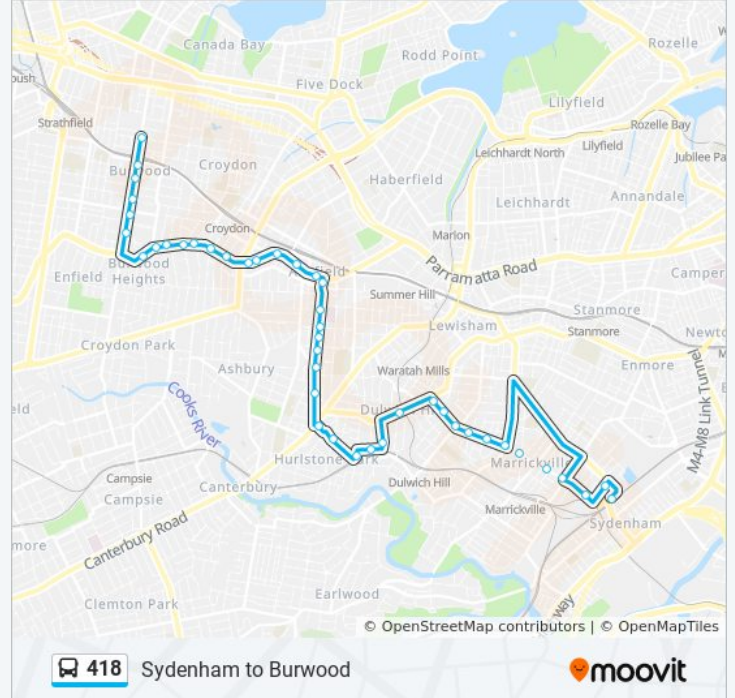

418 bus Info

Direction: Sydenham Station

Stops: 42

Trip Duration: 35 min

Line Summary:

Queen St after Liverpool Rd

Queen St opp Robert St

Queen St at Clissold St

Cardinal Freeman Village, Queen St

Queen St at Seaview St

Queen St opp Armstrong St

Queen St before Hanks St

Canterbury-Hurlstone Park RSL Club, Crinan St

Crinan St at Dunstaffenage St

Hurlstone Park Station, Duntroon St

Hampden St at Garnet St

Myra Rd after The Parade

New Canterbury Rd opp Dulwich Grove Light Rail

Dulwich Hill Shops, Marrickville Rd

Marrickville Rd at Fairfowl St

Marrickville Rd before Wardell Rd

Marrickville Rd at Woodcourt St

Marrickville Rd at Harrison St

Marrickville Rd before Livingstone Rd

Marrickville Town Hall, Marrickville Rd

Marrickville Rd at Garners Ave

Marrickville Rd at Victoria Rd

Marrickville Rd at Barclay St

Sydenham Station, Railway Pde, Stand C