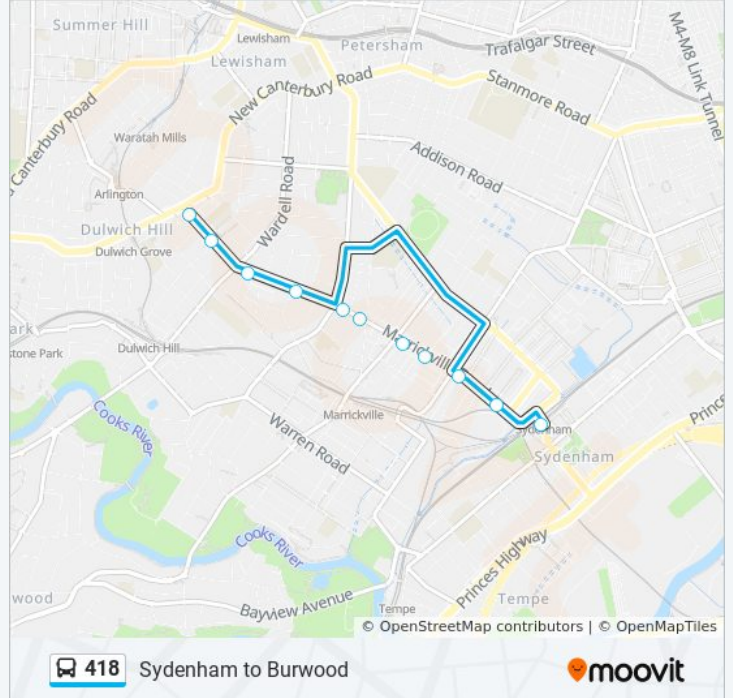

Use the Moovit App to find the closest 418 bus station near you and find out when is the next 418 bus arriving.

Direction: Burwood Westfield

39 stops

[VIEW LINE SCHEDULE](#)

- Sydenham Station, Burrows Ave, Stand A
- Marrickville Rd opp Barclay St
- Marrickville Rd before Victoria Rd
- Marrickville Rd at Gladstone St
- Marrickville Rd before Illawarra Rd
- Marrickville Rd opp Marrickville Town Hall
- Marrickville Rd opp Marrickville Library
- Marrickville Rd at Robert St
- Marrickville Rd at Darley St
- Marrickville Rd opp Fairfowl St
- Dulwich Hill Shops, Marrickville Rd
- Dulwich Grove Light Rail, New Canterbury Rd
- New Canterbury Rd at Myra Rd
- Myra Rd before The Parade
- Garnet St at Ewart St
- Hurlstone Park Station, Floss St
- Crinan St at Dunstaffenage St
- Crinan St opp Canterbury-Hurlstone Park RSL Club
- Queen St after Hanks St
- Queen St at Armstrong St
- Queen St opp Cardinal Freeman Village

Direction: Dulwich Hill Shops

11 stops

[VIEW LINE SCHEDULE](#)

Sydenham Station, Burrows Ave, Stand A
 Marrickville Rd opp Barclay St
 Marrickville Rd before Victoria Rd
 Marrickville Rd at Gladstone St
 Marrickville Rd before Illawarra Rd
 Marrickville Rd opp Marrickville Town Hall
 Marrickville Rd opp Marrickville Library
 Marrickville Rd at Robert St
 Marrickville Rd at Darley St
 Marrickville Rd opp Fairfowl St
 Dulwich Hill Shops, Marrickville Rd

418 bus Info

Direction: Dulwich Hill Shops

Stops: 11

Trip Duration: 7 min

Line Summary:

Direction: Sydenham Station

42 stops

[VIEW LINE SCHEDULE](#)

418 bus Info

Direction: Sydenham Station

Stops: 42

Trip Duration: 35 min

Line Summary:

Queen St after Liverpool Rd

Queen St opp Robert St

Queen St at Clissold St