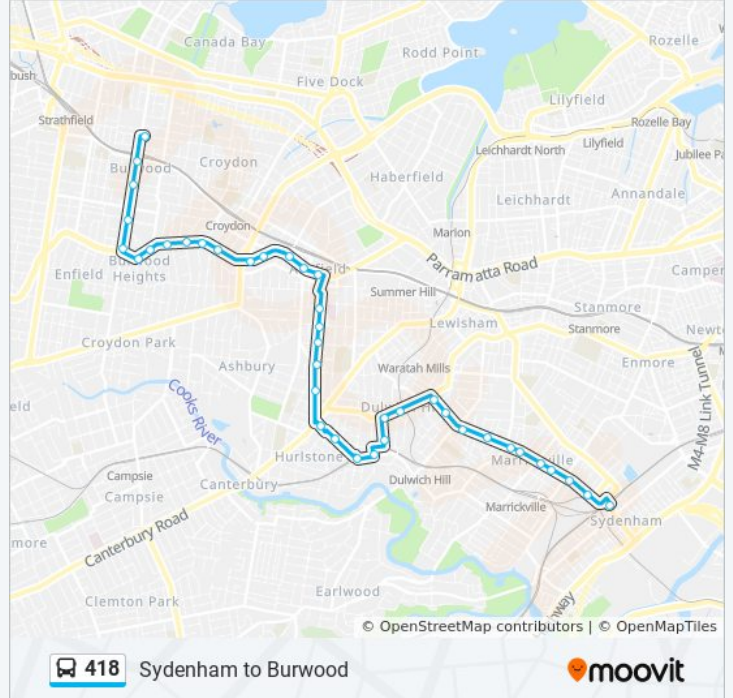

Use the Moovit App to find the closest 418 bus station near you and find out when is the next 418 bus arriving.

Direction: Burwood Westfield

39 stops

[VIEW LINE SCHEDULE](#)

- Sydenham Station, Burrows Ave, Stand A
- Marrickville Rd opp Barclay St
- Marrickville Rd before Victoria Rd
- Marrickville Rd at Gladstone St
- Marrickville Rd before Illawarra Rd
- Marrickville Rd opp Marrickville Town Hall
- Marrickville Rd opp Marrickville Library
- Marrickville Rd at Robert St
- Marrickville Rd at Darley St
- Marrickville Rd opp Fairfowl St
- Dulwich Hill Shops, Marrickville Rd
- Dulwich Grove Light Rail, New Canterbury Rd
- New Canterbury Rd at Myra Rd
- Myra Rd before The Parade
- Garnet St at Ewart St
- Hurlstone Park Station, Floss St
- Crinan St at Dunstaffenage St
- Crinan St opp Canterbury-Hurlstone Park RSL Club
- Queen St after Hanks St
- Queen St at Armstrong St
- Queen St opp Cardinal Freeman Village

418 bus Info

Direction: Burwood Westfield

Stops: 39

Trip Duration: 42 min

Line Summary:

Queen St at Clissold St
 Queen St at Robert St
 Liverpool Rd opp Murrell St
 Ashfield Station, Liverpool Rd, Stand G
 Liverpool Rd at Knox St
 Liverpool Rd at Lapish Ave
 Ashfield RSL, Liverpool Rd
 Liverpool Rd opp St James Croydon
 Liverpool Rd before Croydon Ave
 Liverpool Rd at Brighton St
 Liverpool Rd at Badminton Rd
 Liverpool Rd after Claremont Rd
 Liverpool Rd at Culdees Rd
 Burwood Rd after Liverpool Rd
 Burwood Rd at Minna St
 Burwood Rd at Livingstone St
 Burwood Station, Burwood Rd, Stand E
 Westfield Burwood, Victoria St