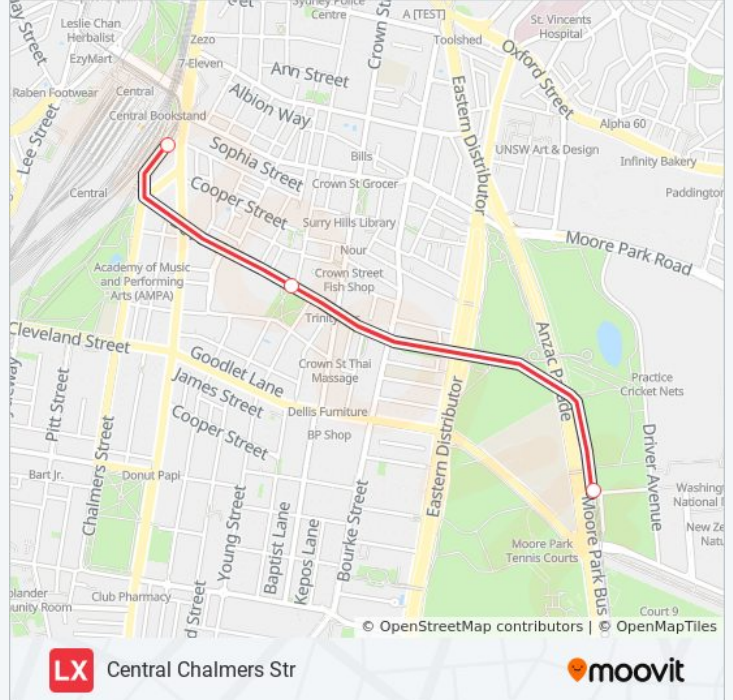

Use the Moovit App to find the closest LX light rail station near you and find out when is the next LX light rail arriving.

Direction: Central Chalmers Str

3 stops

[VIEW LINE SCHEDULE](#)

Moore Park Light Rail

Surry Hills Light Rail

Central Chalmers Street Light Rail

LX light rail Time Schedule

Central Chalmers Str Route Timetable:

Sunday	8:58 PM - 9:50 PM
Monday	3:22 PM - 3:30 PM
Tuesday	3:22 PM - 3:30 PM
Wednesday	3:22 PM - 3:30 PM
Thursday	3:22 PM - 10:45 PM
Friday	9:03 PM - 9:56 PM
Saturday	9:33 PM - 9:58 PM

LX light rail Info

Direction: Central Chalmers Str

Stops: 3

Trip Duration: 5 min

Line Summary:

Direction: Juniors Kingsford

8 stops

[VIEW LINE SCHEDULE](#)

Direction: Juniors Kingsford

Stops: 8

Trip Duration: 17 min

Line Summary:

Direction: Moore Park

3 stops

[VIEW LINE SCHEDULE](#)

Central Chalmers Street Light Rail