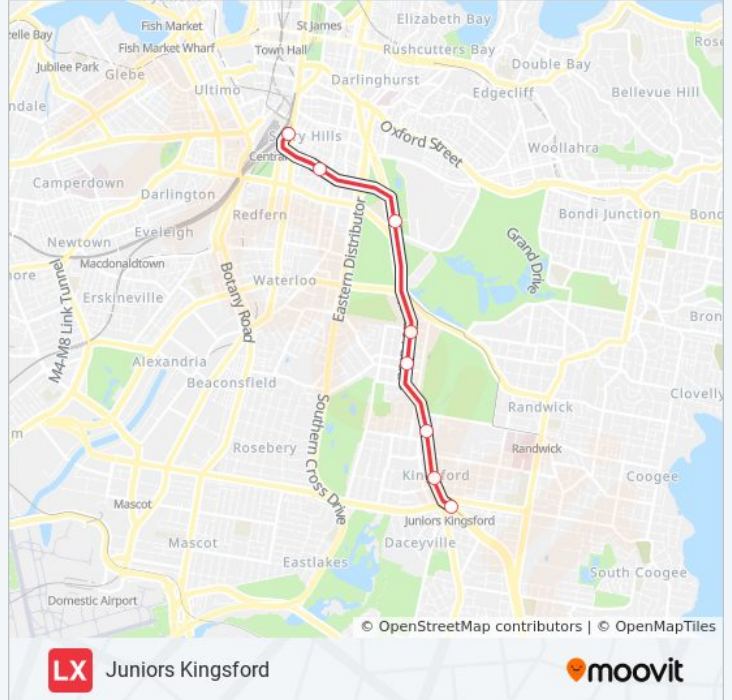

LX light rail Info

Direction: Central Chalmers Str

Stops: 3

Trip Duration: 5 min

Line Summary:

Direction: Juniors Kingsford

8 stops

[VIEW LINE SCHEDULE](#)

- Central Chalmers Street Light Rail
- Surry Hills Light Rail
- Moore Park Light Rail
- ES Marks Light Rail
- Kensington Light Rail
- UNSW Anzac Parade Light Rail
- Kingsford Light Rail
- Juniors Kingsford Light Rail

Direction: Juniors Kingsford

Stops: 8

Trip Duration: 17 min

Line Summary:

Direction: Moore Park

3 stops

[VIEW LINE SCHEDULE](#)

Central Chalmers Street Light Rail

LX light rail Info

Direction: Moore Park

Stops: 3

Trip Duration: 5 min

Line Summary:

Direction: Randwick

7 stops

[VIEW LINE SCHEDULE](#)