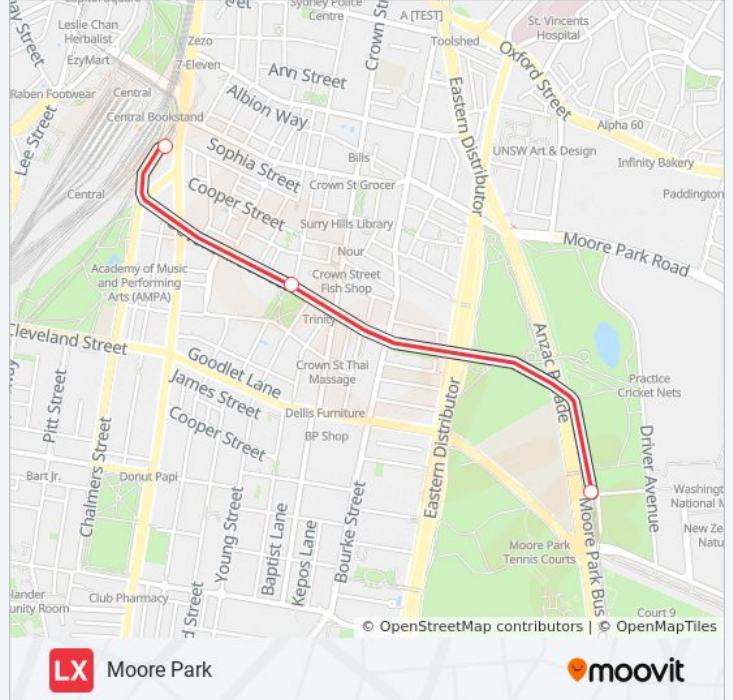

LX light rail Info

Direction: Central Chalmers Str

Stops: 3

Trip Duration: 5 min

Line Summary:

Direction: Juniors Kingsford

8 stops

[VIEW LINE SCHEDULE](#)

- Central Chalmers Street Light Rail
- Surry Hills Light Rail
- Moore Park Light Rail
- ES Marks Light Rail
- Kensington Light Rail
- UNSW Anzac Parade Light Rail
- Kingsford Light Rail
- Juniors Kingsford Light Rail

Direction: Juniors Kingsford

Stops: 8

Trip Duration: 17 min

Line Summary:

Direction: Moore Park

3 stops

[VIEW LINE SCHEDULE](#)

Central Chalmers Street Light Rail

LX light rail Info

Direction: Moore Park

Stops: 3

Trip Duration: 5 min

Line Summary:

Direction: Randwick

7 stops

[VIEW LINE SCHEDULE](#)