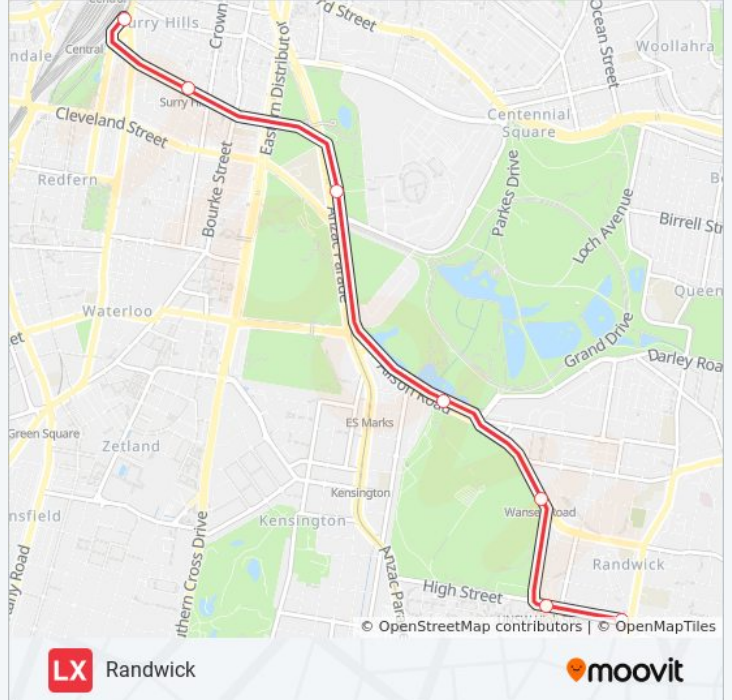

LX light rail Info

Direction: Moore Park

Stops: 3

Trip Duration: 5 min

Line Summary:

Direction: Randwick

7 stops

[VIEW LINE SCHEDULE](#)

LX light rail Info

Direction: Randwick

Stops: 7

Trip Duration: 17 min

Line Summary:

LX light rail time schedules and route maps are available in an offline PDF at moovitapp.com. Use the [Moovit App](#) to see live bus times, train schedule or subway schedule, and step-by-step directions for all public transit in Sydney.