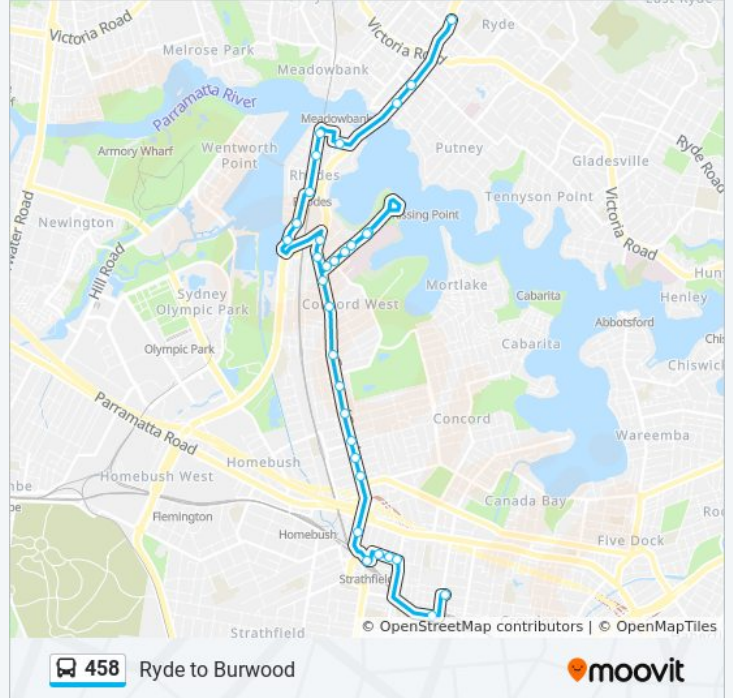

Use the Moovit App to find the closest 458 bus station near you and find out when is the next 458 bus arriving.

Direction: Burwood Westfield

31 stops

[VIEW LINE SCHEDULE](#)

- Top Ryde City Shopping Centre, Devlin St
- Church St opp Junction St
- Church St at Riverside Ave
- Averill St before Cavell Ave
- Walker St opp Meredith Ave
- Walker St opp Timbrol Ave
- Rhodes Station, Walker St, Stand D
- Rhodes Waterside, Rider Bvd
- Rider Bvd opp Lewis Berger Park
- Concord Rd at Phoenix Ave
- Concord Rd at Merville St
- Hospital Rd opp Nullawarra Ave
- Hospital Rd opp Concord Hospital Gate 3
- Concord Hospital Gate 3, Hospital Rd
- Concord Hospital Gate 1, Hospital Rd, Stand A
- Hospital Rd at Nullawarra Ave
- Concord Rd at Currawang St
- Concord Rd at Colane St
- Concord Rd at Nirranda St
- Concord Rd after Yaralla St
- Strathfield North Public School, Concord Rd

458 bus Info

Direction: Burwood Westfield

Stops: 31

Trip Duration: 37 min

Line Summary:

Concord Fire Station, Concord Rd

Concord Rd at Homedale Ave

Concord Rd opp Princess Ave

Leicester Ave after Parramatta Rd

Strathfield Station, Everton Rd, Stand D

Cooper St at Roberts St

Cooper St at Philip St

Cooper St at Wentworth Rd

Burwood Station, Railway Pde, Stand A

Westfield Burwood, Victoria St

Direction: Concord Hospital

13 stops

[VIEW LINE SCHEDULE](#)

Strathfield Station, Everton Rd, Stand A

Leicester Ave before Parramatta Rd

Concord Rd at Princess Ave

Concord Rd at Nelson Rd

Concord Rd opp Concord Fire Station