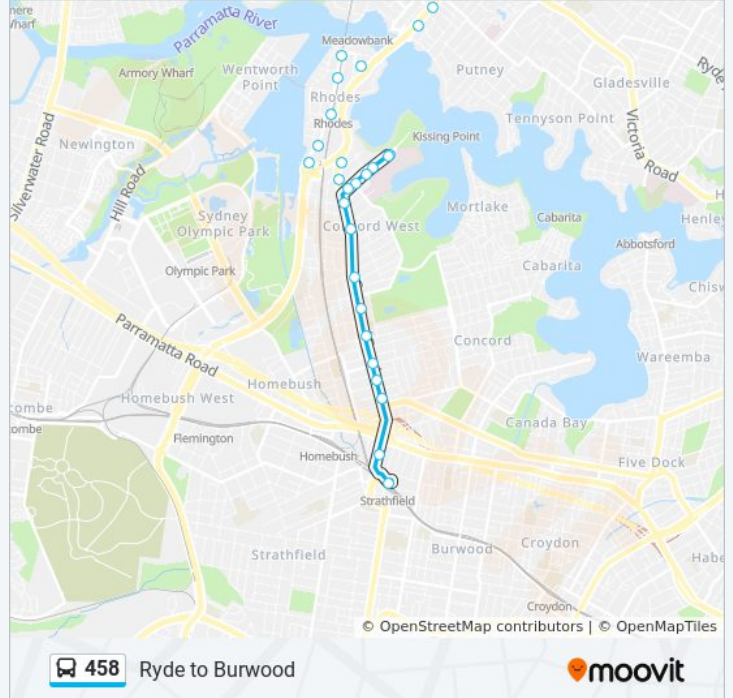

Leicester Ave after Parramatta Rd

Strathfield Station, Everton Rd, Stand D

Cooper St at Roberts St

Cooper St at Philip St

Cooper St at Wentworth Rd

Burwood Station, Railway Pde, Stand A

Westfield Burwood, Victoria St

458 bus Info

Direction: Strathfield Station (Nth Side)

Stops: 26

Trip Duration: 25 min

Line Summary:

Concord Hospital Gate 3, Hospital Rd

Concord Hospital Gate 1, Hospital Rd, Stand A

Hospital Rd at Nullawarra Ave

Concord Rd at Currawang St

Concord Rd at Colane St

Concord Rd at Nirranda St

Concord Rd after Yaralla St

Strathfield North Public School, Concord Rd

Concord Fire Station, Concord Rd

Concord Rd at Homedale Ave

Concord Rd opp Princess Ave

Leicester Ave after Parramatta Rd

Strathfield Station, Everton Rd, Stand D

458 bus time schedules and route maps are available in an offline PDF at moovitapp.com. Use the [Moovit App](#) to see live bus times, train schedule or subway schedule, and step-by-step directions for all public transit in Sydney.