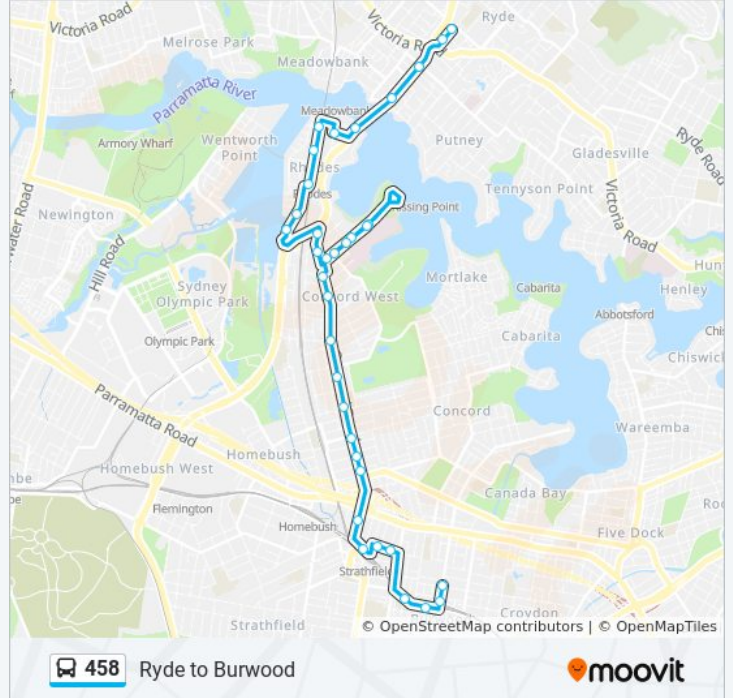

Leicester Ave after Parramatta Rd

Strathfield Station, Everton Rd, Stand D

Cooper St at Roberts St

Cooper St at Philip St

Cooper St at Wentworth Rd

Burwood Station, Railway Pde, Stand A

Westfield Burwood, Victoria St

458 bus Info

Direction: Concord Hospital

Stops: 13

Trip Duration: 14 min

Line Summary:

Direction: Ryde Shops - Church St

34 stops

[VIEW LINE SCHEDULE](#)

458 bus Info

Direction: Ryde Shops - Church St

Stops: 34

Trip Duration: 38 min

Line Summary:

Concord Hospital Gate 3, Hospital Rd
 Concord Hospital Gate 1, Hospital Rd, Stand B
 Hospital Rd at Nullawarra Ave
 Concord Rd opp Merville St
 Concord Rd at Phoenix Ave
 Lewis Berger Park, Rider Bvd
 Rider Bvd opp Rhodes Waterside
 Rhodes Station, Walker St, Stand C
 Walker St at Timbrol Ave
 Walker St at Meredith Ave
 Cavell Ave at Averill St
 Ryde Bridge, Concord Rd
 Church St after Well St
 Church St at Morrison Rd
 Ryde Wesley Uniting Church, Church St
 Top Ryde Shops, Church St

Direction: Strathfield Station (Nth Side)

26 stops

[VIEW LINE SCHEDULE](#)

Top Ryde City Shopping Centre, Devlin St
 Church St opp Junction St
 Church St at Riverside Ave
 Averill St before Cavell Ave
 Walker St opp Meredith Ave
 Walker St opp Timbrol Ave
 Rhodes Station, Walker St, Stand D
 Rhodes Waterside, Rider Bvd
 Rider Bvd opp Lewis Berger Park
 Concord Rd at Phoenix Ave
 Concord Rd at Merville St
 Hospital Rd opp Nullawarra Ave
 Hospital Rd opp Concord Hospital Gate 3