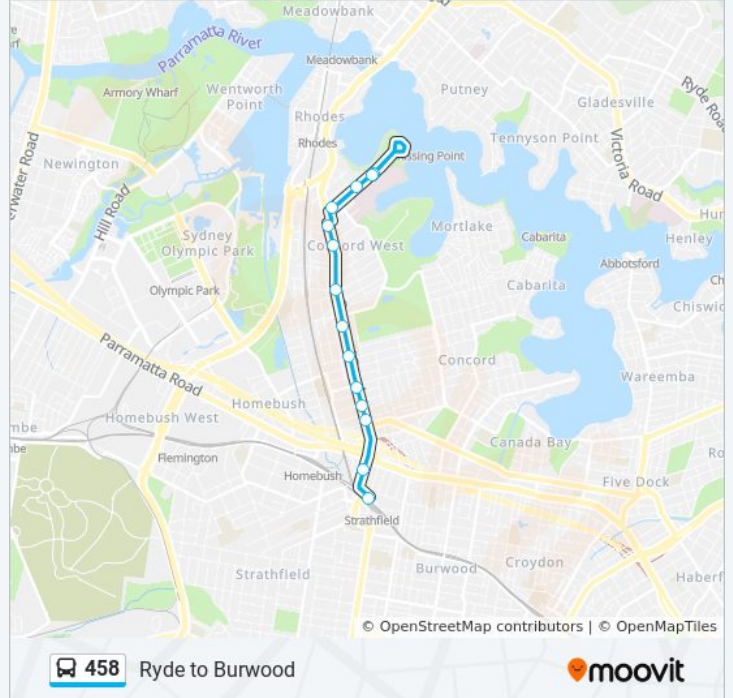

Leicester Ave after Parramatta Rd

Strathfield Station, Everton Rd, Stand D

Cooper St at Roberts St

Cooper St at Philip St

Cooper St at Wentworth Rd

Burwood Station, Railway Pde, Stand A

Westfield Burwood, Victoria St

Direction: Concord Hospital

13 stops

[VIEW LINE SCHEDULE](#)

Strathfield Station, Everton Rd, Stand A

Leicester Ave before Parramatta Rd

Concord Rd at Princess Ave

Concord Rd at Nelson Rd

Concord Rd opp Concord Fire Station

Concord Hospital Gate 3, Hospital Rd

458 bus Time Schedule

Concord Hospital Route Timetable:

Sunday	Not Operational
Monday	7:30 AM
Tuesday	7:30 AM
Wednesday	7:30 AM
Thursday	7:30 AM
Friday	Not Operational
Saturday	Not Operational

458 bus Info

Direction: Concord Hospital

Stops: 13

Trip Duration: 14 min

Line Summary:

Direction: Ryde Shops - Church St

34 stops

[VIEW LINE SCHEDULE](#)