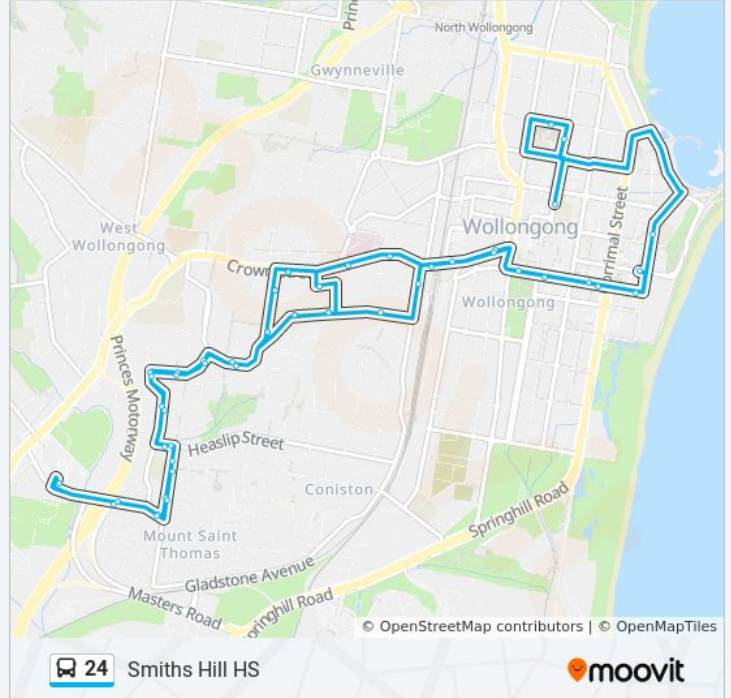

Heaslip St after St Johns Ave

Taronga Ave opp Mount St Thomas Public School

Taronga Ave at Toorak Ave

The Ave after Taronga Ave

The Ave at Masters Rd

Figtree Grove Shopping Centre, Figtree Grove Carpark

The Ave opp Masters Rd

The Ave before Taronga Ave

Taronga Ave opp Toorak Ave

Mount St Thomas Public School, Taronga Ave

Heaslip St before St Johns Ave

St Johns Ave at Byrarong Ave

St Johns Ave opp Woodlawn Ave

Woodlawn Ave opp Eastern Ave

Woodlawn Ave opp Norman St

Norman St at Elizabeth St

Rowland Ave at Crana Pl

Rowland Ave opp McKenzie Ave

IRT Diment Towers Retirement Village, Staff St

Crown St before Mangerton Rd

Mangerton Rd at Howarth Pl

Mangerton Rd at Rowland Ave

Rowland Ave at Crana Pl

Rowland Ave opp McKenzie Ave

Rowland Ave opp Rawlinson Ave

Gladstone Ave at Fredrick St

Crown St opp Station St

Crown St before Keira St

Wollongong Central, Burelli St, Stand E

Illawarra Performing Arts Centre, Burelli St

Harbour St opp St Mary Star of the Sea College

Smith's Hill High School, Church St