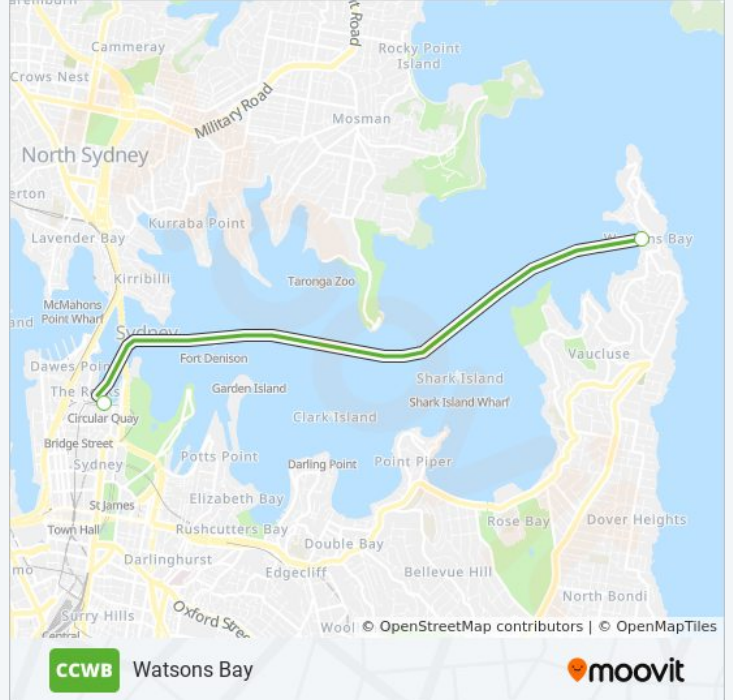

## Circular Quay

[Get The App](#)

The CCWB ferry line (Circular Quay) has 2 routes. For regular weekdays, their operation hours are:

(1) Circular Quay: 7:15 AM - 7:00 PM(2) Watsons Bay: 7:35 AM - 6:40 PM

Use the Moovit App to find the closest CCWB ferry station near you and find out when is the next CCWB ferry arriving.

**Direction: Circular Quay**

3 stops

[VIEW LINE SCHEDULE](#)

Watsons Bay Wharf

Cremorne Point Wharf

**CCWB ferry Info****Direction:** Circular Quay**Stops:** 3**Trip Duration:** 20 min**Line Summary:**

**Direction: Watsons Bay**

3 stops

[VIEW LINE SCHEDULE](#)

Circular Quay

Cremorne Point Wharf

Watsons Bay Wharf

**CCWB ferry Info**

**Direction:** Watsons Bay

**Stops:** 3

**Trip Duration:** 20 min

**Line Summary:**

CCWB ferry time schedules and route maps are available in an offline PDF at [moovitapp.com](https://moovitapp.com). Use the [Moovit App](#) to see live bus times, train schedule or subway schedule, and step-by-step directions for all public transit in Sydney.