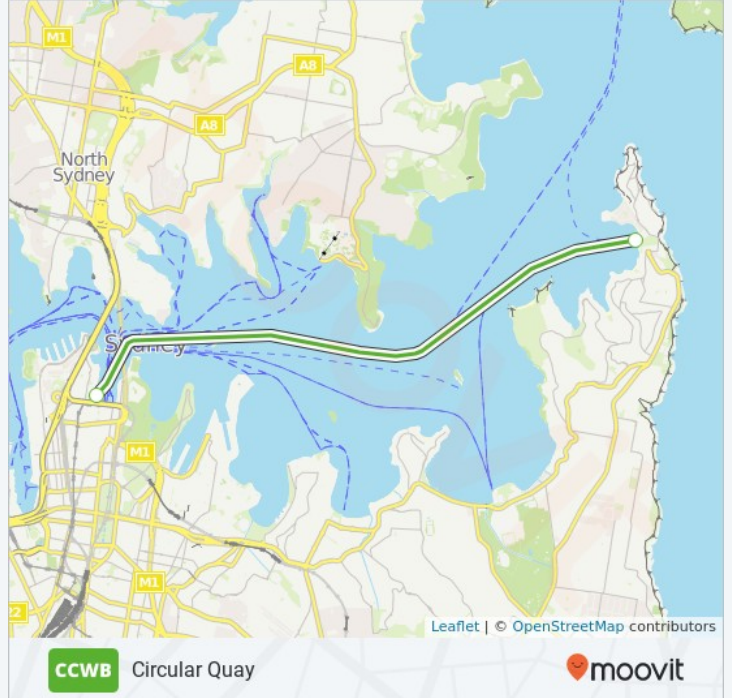

## Circular Quay

[Get The App](#)

The CCWB ferry line (Circular Quay) has 2 routes. For regular weekdays, their operation hours are:

(1) Circular Quay: 7:15 AM - 7:00 PM(2) Watsons Bay: 7:35 AM - 6:40 PM

Use the Moovit App to find the closest CCWB ferry station near you and find out when is the next CCWB ferry arriving.

**Direction: Circular Quay**

3 stops

[VIEW LINE SCHEDULE](#)

Watsons Bay Wharf

Cremorne Point Wharf

**CCWB ferry Info****Direction:** Circular Quay**Stops:** 3**Trip Duration:** 20 min**Line Summary:**

**Direction: Watsons Bay**

3 stops

[VIEW LINE SCHEDULE](#)

Circular Quay

Cremorne Point Wharf

Watsons Bay Wharf

**CCWB ferry Info**

**Direction:** Watsons Bay

**Stops:** 3

**Trip Duration:** 20 min

**Line Summary:**

CCWB ferry time schedules and route maps are available in an offline PDF at [moovitapp.com](https://moovitapp.com). Use the [Moovit App](#) to see live bus times, train schedule or subway schedule, and step-by-step directions for all public transit in Sydney.