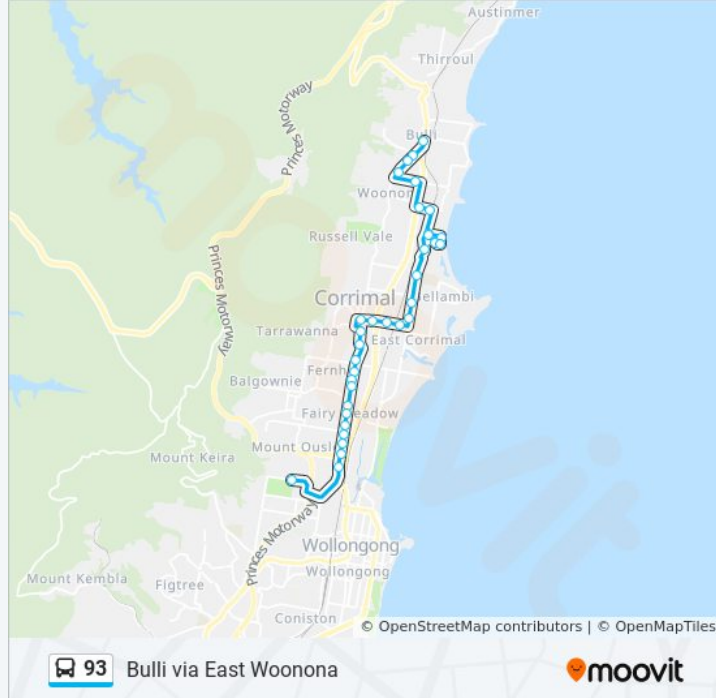

93 bus Info

Direction: Bulli via East Woonona

Stops: 34

Trip Duration: 33 min

Line Summary:

Pioneer Dr at Henry Fry Pl

Lighthouse Dr opp Pendlebury Pde

Lighthouse Dr opp 15

Lighthouse Dr at Pendlebury Pde

Pendlebury Pde after Lighthouse Dr

Pendlebury Pde before Lighthouse Dr

Woonona Station, Park Rd

Park Rd before Mitchell Rd

Campbell St opp Robert St

Princes Hwy before Hillcrest Ave

Bulli Fire Station, Princes Hwy

Princes Hwy before Hospital Rd

Bulli Heritage Hotel, Princes Hwy

Direction: Wollongong Uni via East Woonona

46 stops

[VIEW LINE SCHEDULE](#)

Bulli Heritage Hotel, Princes Hwy

Bulli Bowling Club, Princes Hwy

Point St after Princes Hwy

Point St before Bacon Ave

Point St opp Westmacott Pde

Point St at Somerville St

Trinity Row opp Jardine St

Bulli Beach Tourist Park, Farrell Rd

Farrell Rd after Carrington St