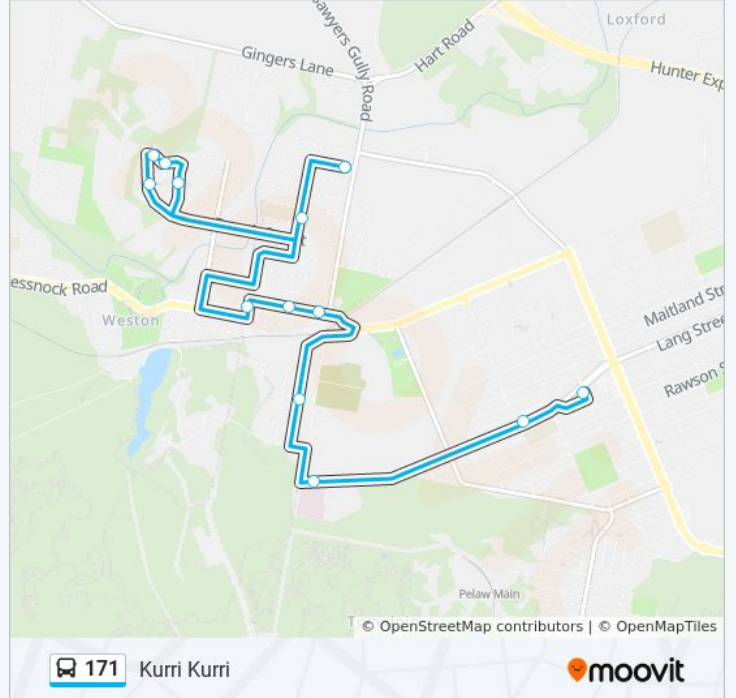

 171

Kurri Kurri

Get The App

The 171 bus line (Kurri Kurri) has 2 routes. For regular weekdays, their operation hours are:

(1) Kurri Kurri: 8:40 AM - 2:30 PM (2) Weston: 8:20 AM - 2:10 PM

Use the Moovit App to find the closest 171 bus station near you and find out when is the next 171 bus arriving.

## Direction: Kurri Kurri

13 stops

[VIEW LINE SCHEDULE](#)

Ninth St after Government Rd  
Weston St opp Weston Public School  
McBlane St after O'Toole St  
Logan St at O'Toole St  
O'Toole St at Fourth St  
Fourth St opp Davies Cl  
Station St before First St  
First St at Hall St  
First St before Government Rd  
Webb St opp Ernie Dunlop park  
Lang St opp Kurri Kurri Hospital  
Lang St at Alexandra St  
Rotary Park, Hampden St

## 171 bus Info

**Direction:** Kurri Kurri

**Stops:** 13

**Trip Duration:** 20 min

**Line Summary:**

## Direction: Weston

15 stops

[VIEW LINE SCHEDULE](#)

Rotary Park, Hampden St

Lang St at Alexandra St

Kurri Kurri Hospital, Lang St

Ernie Dunlop Park, Webb St

First St after Government Rd