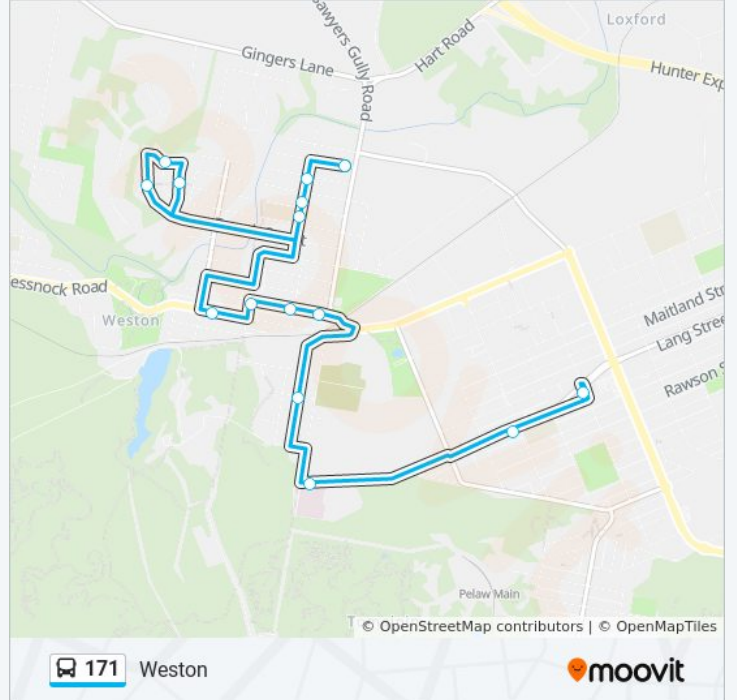

171 bus time schedules and route maps are available in an offline PDF at moovitapp.com. Use the [Moovit App](#) to see live bus times, train schedule or subway schedule, and step-by-step directions for all public transit in Sydney.

[About Moovit](#) • [MaaS Solutions](#) • [Supported Countries](#) • [Mooviter Community](#)

© 2024 Moovit - All Rights Reserved

Check Live Arrival Times