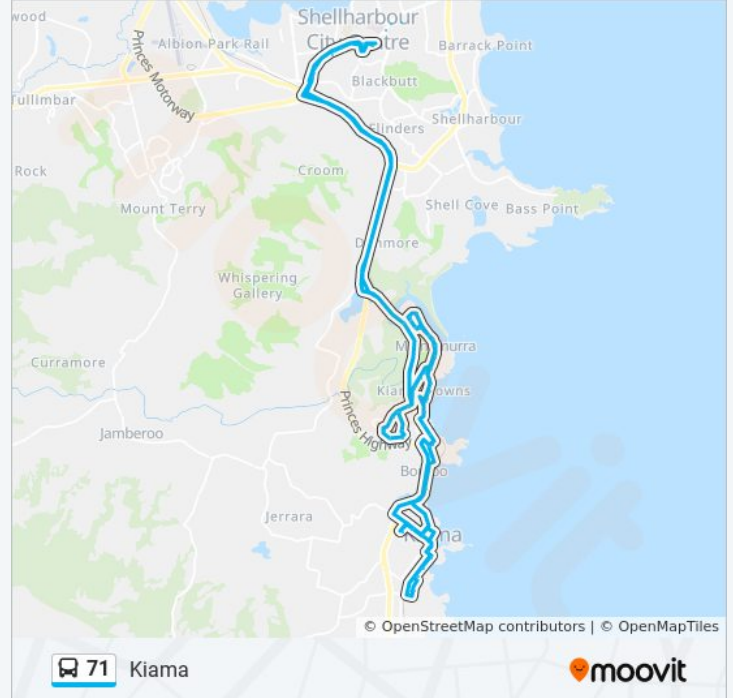

Kiama Station, Railway Pde

Manning St after Bong Bong St

St Peter Paul Primary, Manning St

Manning St before Farmer St

Taylor St at Orana Ave

Bonaira St at Henley Ave

Manning St after Saddleback Mountain Rd

Manning St after Farmer St

Manning St opp St Peter Paul Primary

Manning St at Bong Bong St

Railway Pde opp Kiama Station

Hindmarsh Park, Collins St

Terralong St opp Kiama Village

Kiama Leisure Centre, Havilah Pl