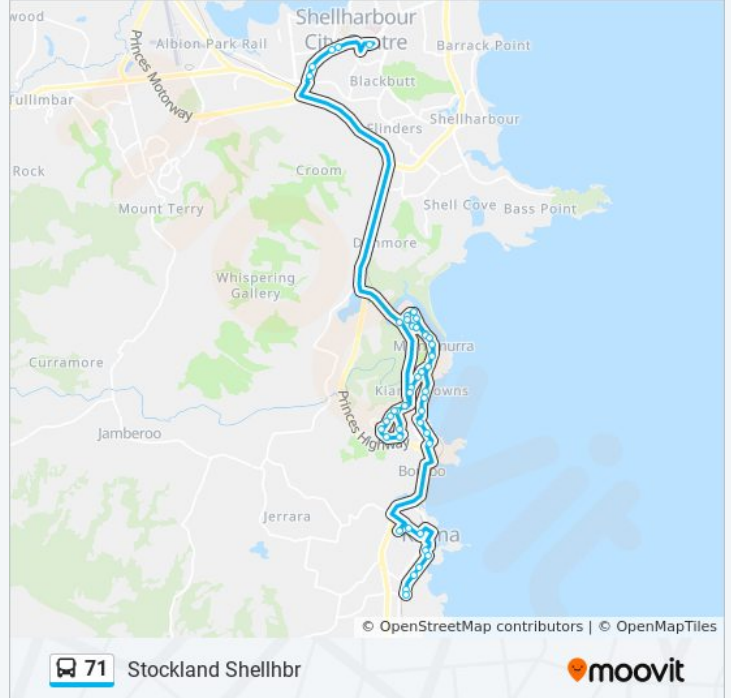

### Direction: Stockland Shellhbr

48 stops

[VIEW LINE SCHEDULE](#)

Bonaira St at Henley Ave

Manning St after Saddleback Mountain Rd

Manning St after Farmer St

Manning St opp St Peter Paul Primary

Manning St at Bong Bong St

### 71 bus Info

**Direction:** Stockland Shellhbr

**Stops:** 48

**Trip Duration:** 43 min

**Line Summary:**

North Kiama Dr after Moona Ave  
North Kiama Dr at Merindah Ave  
Charles Ave after Eureka Ave  
Charles Ave opp Carson Pl  
Charles Ave before Rangoon Rd  
Charles Ave at North St  
Minnamurra Public School, Links St  
Railway Ave opp Beach St  
Railway Ave opp Boyd St  
Charles Ave after Railway Ave  
James Holt Reserve, Charles Ave  
Charles Ave opp River St  
Charles Ave opp North St  
Charles Ave after North St  
Charles Ave after Carlson Pl  
Oxley Ave opp Hoolong Ave  
Oxley Ave opp Hoolong Ave  
Oxley Ave opp Riversdale Ave  
Oxley Ave before Riverside Dr  
Meehan Dr opp Cameron Cres  
Meehan Dr at Barton Dr  
Barton Dr opp Tarrant Ave  
McBrien Dr after Barton Dr  
McBrien Dr at Cowell Pl  
McBrien Dr at Meehan Dr  
Gainsborough Chase Reserve, Meehan Dr  
Meehan Dr opp Gainsborough Shopping Centre  
Meehan Dr opp Barton Dr  
Meehan Dr at Cameron Cres  
Riverside Dr opp The Village  
New Lake Entrance Rd after Pioneer Dr  
New Lake Entrance Rd after Pioneer Dr  
New Lake Entrance Rd opp Stockland Retail Park