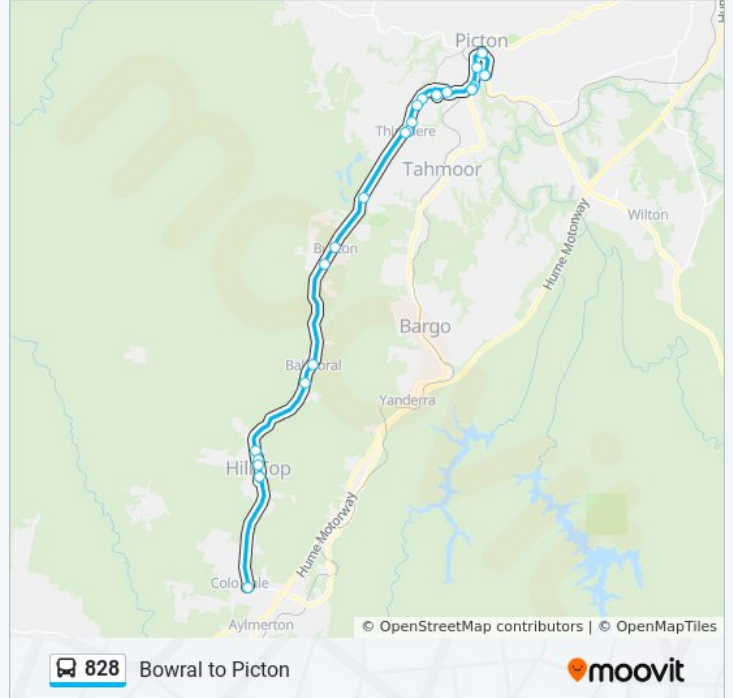

673 Thirlmere Way

Queen Victoria Memorial Hospital Thirlmere

Thirlmere Way near Owen St

Thirlmere Way at Owen St

Thirlmere Way at Bridge St

Thirlmere Way before Turner St

828 bus Time Schedule

Colo Vale Route Timetable:

Sunday	Not Operational
Monday	Not Operational
Tuesday	5:53 PM
Wednesday	5:53 PM
Thursday	5:53 PM
Friday	Not Operational
Saturday	Not Operational

828 bus Info

Direction: Colo Vale

Stops: 23

Trip Duration: 38 min

Line Summary:

Barbour Rd after Oaks St
 West Pde at Bargo River Rd
 Buxton Station, West Pde
 West Pde opp Boundary Rd
 Wilson Dr opp 508
 Wilson Dr opp Bolans Rd
 Wilson Dr at Stella St
 Wilson Dr at Denison St
 Harold St at Wilson Dr
 West Pde opp Linda St
 Railway Av after Wattle St

828 bus Info

Direction: Mittagong

Stops: 30

Trip Duration: 47 min

Line Summary:

Wilson Dr at Stella St

Wilson Dr at Denison St

Harold St at Wilson Dr