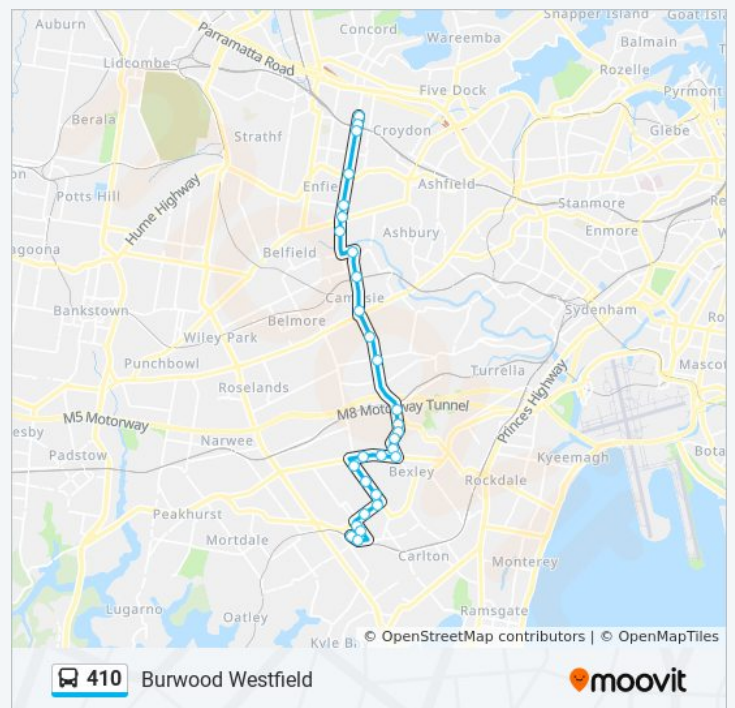

Burwood Rd at Mitchell St

Burwood Rd after Liverpool Rd

Burwood Station, Burwood Rd, Stand E

Burwood Station, Burwood Rd, Stand G

Burwood Rd opp Westfield Burwood

Sunday	6:43 PM
Monday	5:59 PM - 8:02 PM
Tuesday	5:59 PM - 8:02 PM
Wednesday	5:59 PM - 8:02 PM
Thursday	5:59 PM - 8:02 PM
Friday	6:43 PM
Saturday	5:02 PM

410 bus Info

Direction: Burwood Westfield

Stops: 29

Trip Duration: 39 min

Line Summary:

Direction: Concord Hospital

50 stops

[VIEW LINE SCHEDULE](#)

410 bus Time Schedule

Concord Hospital Route Timetable:

Hurstville Station, Stand A

Westfield Hurstville, Forest Rd

Park Rd at Cross St

Hurstville Presbyterian Church, Park Rd

Queens Rd at Wright St

Queens Rd after Romani Ave