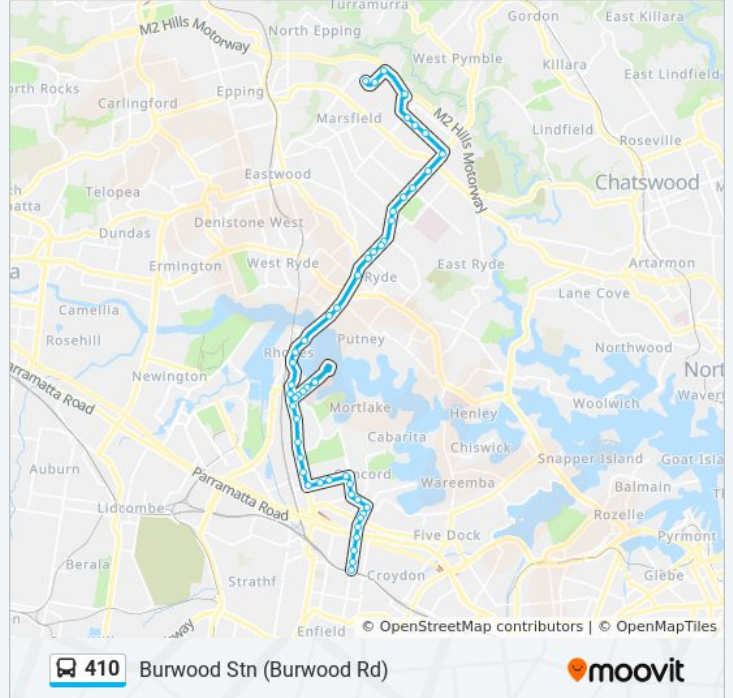

410 bus Info

Direction: Burwood Stn (Burwood Rd)

Stops: 50

Trip Duration: 41 min

Line Summary:

Concord Rd at Cropley St
 Concord Rd after Llewellyn St
 Rhodes Station, Concord Rd, Stand B
 Concord Rd at Phoenix Ave
 Concord Rd at Merville St
 Hospital Rd opp Nullawarra Ave
 Hospital Rd opp Concord Hospital Gate 3
 Concord Hospital Gate 3, Hospital Rd
 Concord Hospital Gate 1, Hospital Rd, Stand A
 Hospital Rd at Nullawarra Ave
 Concord Rd at Currawang St
 Concord Rd at Colane St
 Concord Rd at Nirranda St
 Concord Rd after Yaralla St
 Strathfield North Public School, Concord Rd
 Wellbank St opp Concord Fire Station
 Central Park, Wellbank St
 Concord Library, Wellbank St
 Concord Shops, Wellbank St
 Majors Bay Rd at Gallipoli St
 Rothwell Park, Majors Bay Rd
 Crane St at Broughton St
 Burwood Rd at Crane St
 Burwood Rd at Stanley St
 Concord Private Hospital, Burwood Rd
 Burwood Rd before Burton St
 Burwood Rd at Parramatta Rd
 Burwood Rd opp Burwood Park
 Westfield Burwood, Burwood Rd
 Burwood Station, Burwood Rd, Stand H

Direction: Burwood Westfield

29 stops

[VIEW LINE SCHEDULE](#)

410 bus Time Schedule

Burwood Westfield Route Timetable:

Hurstville Station, Stand A

Westfield Hurstville, Forest Rd

Park Rd at Cross St