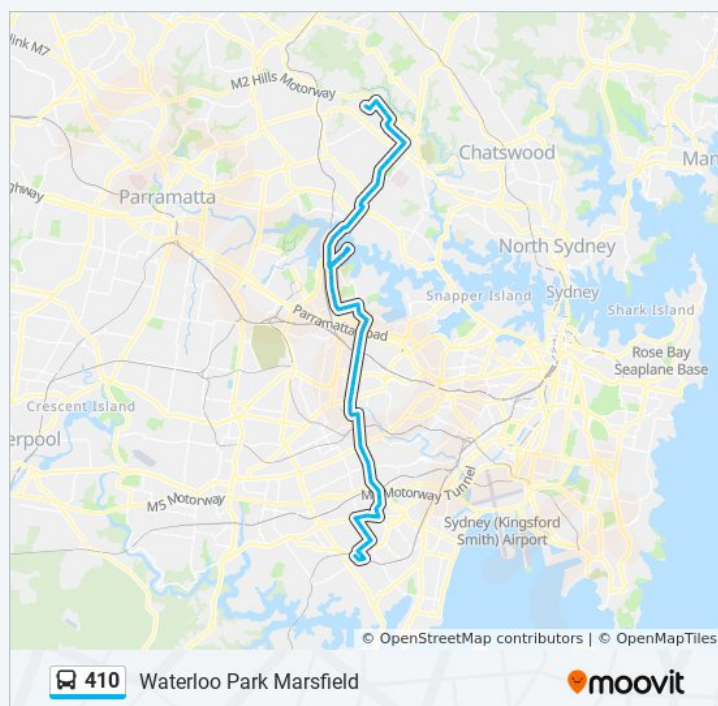

Beamish St opp Dan's Corner

Campsie Station, Beamish St, Stand B

Seventh Ave after Beamish St

Burwood Rd at Yandarlo St

Burwood Rd after Launcelot Ave

Burwood Rd at Mitchell St

Burwood Rd after Liverpool Rd

Burwood Station, Burwood Rd, Stand E

Burwood Station, Burwood Rd, Stand G

Burwood Rd opp Westfield Burwood

Burwood Park, Burwood Rd

410 bus Time Schedule

Waterloo Park Marsfield Route Timetable:

Sunday	12:01 AM - 11:37 PM
Monday	5:15 AM - 11:35 PM
Tuesday	12:05 AM - 11:35 PM
Wednesday	12:05 AM - 11:35 PM
Thursday	12:05 AM - 11:35 PM
Friday	12:05 AM - 11:37 PM
Saturday	12:07 AM - 11:31 PM

410 bus Info

Direction: Waterloo Park Marsfield

Stops: 80

Trip Duration: 94 min

Line Summary:

Burwood Rd before Parramatta Rd

Burwood Rd after Burton St

Burwood Rd at Gipps St