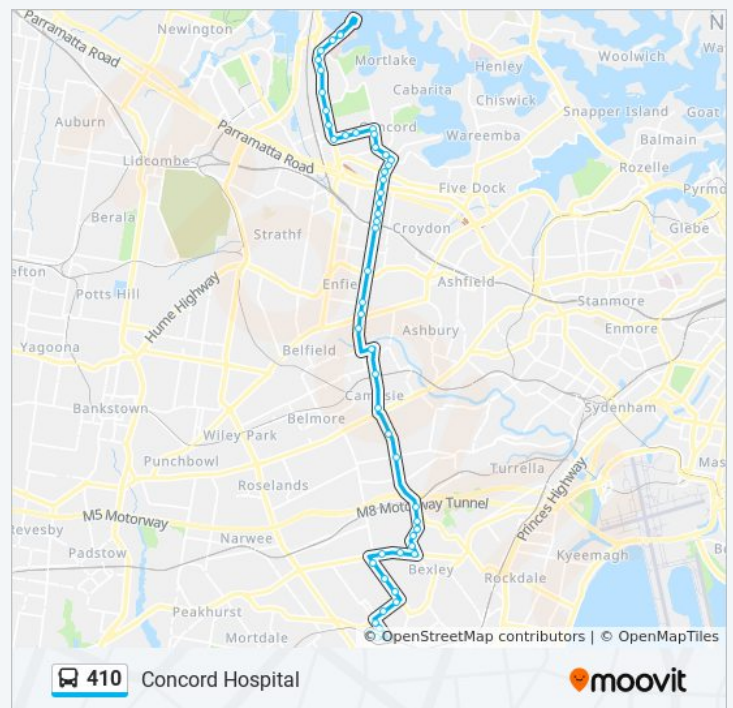

Campsie Station, Beamish St, Stand B

Seventh Ave after Beamish St

Burwood Rd at Yandarolo St

Burwood Rd after Launcelot Ave

Burwood Rd at Mitchell St

Burwood Rd after Liverpool Rd

Burwood Station, Burwood Rd, Stand E

Burwood Station, Burwood Rd, Stand G

Burwood Rd opp Westfield Burwood

Burwood Park, Burwood Rd

Burwood Rd before Parramatta Rd

Burwood Rd after Burton St

Sunday	Not Operational
Monday	4:59 PM
Tuesday	4:59 PM
Wednesday	4:59 PM
Thursday	4:59 PM
Friday	Not Operational
Saturday	Not Operational

410 bus Info

Direction: Concord Hospital

Stops: 50

Trip Duration: 72 min

Line Summary:

Burwood Rd at Gipps St

Burwood Rd at Stanley St

Burwood Rd at Crane St

Concord Hospital Gate 3, Hospital Rd

Direction: Hurstville Station

76 stops

[VIEW LINE SCHEDULE](#)

Waterloo Park, Waterloo Rd, Stand A

Culloden Rd after Waterloo Rd

Culloden Rd at Talavera Rd

Talavera Rd opp Macquarie University Hospital