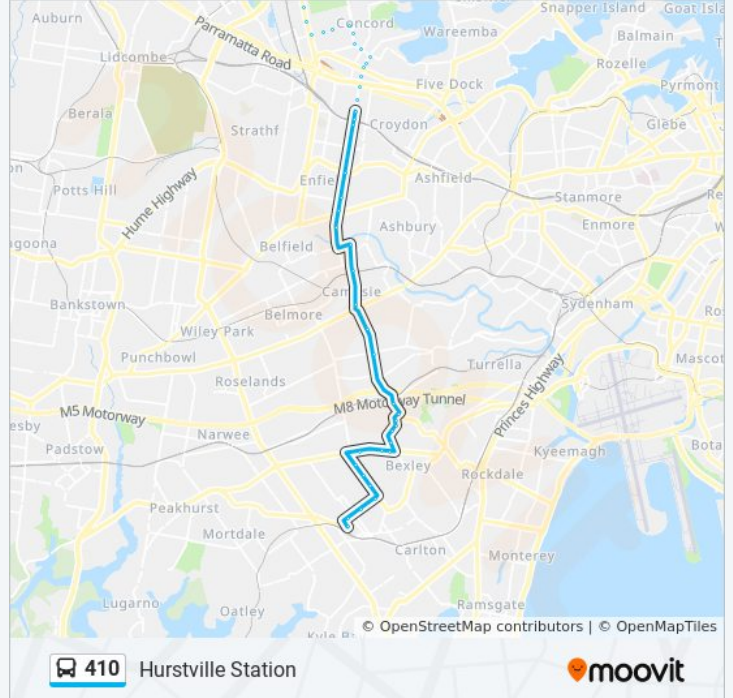

410 bus Info

Direction: Hurstville Station

Stops: 76

Trip Duration: 91 min

Line Summary:

Lane Cove Rd after Twin Rd
Byron Park, Lane Cove Rd
Lane Cove Rd after Quarry Rd
Seventh Day Adventist Church, Lane Cove Rd
Lane Cove Rd at Myra Ave
Lane Cove Rd after Buffalo Rd
Top Ryde City Shopping Centre, Devlin St
Church St opp Junction St
Church St at Riverside Ave
Concord Rd at Cropley St
Concord Rd after Llewellyn St
Rhodes Station, Concord Rd, Stand B
Concord Rd at Phoenix Ave
Concord Rd at Merville St
Hospital Rd opp Nullawarra Ave
Hospital Rd opp Concord Hospital Gate 3
Concord Hospital Gate 3, Hospital Rd
Concord Hospital Gate 1, Hospital Rd, Stand A
Hospital Rd at Nullawarra Ave
Concord Rd at Currawang St
Concord Rd at Colane St
Concord Rd at Nirranda St
Concord Rd after Yaralla St
Strathfield North Public School, Concord Rd
Wellbank St opp Concord Fire Station
Central Park, Wellbank St
Concord Library, Wellbank St
Concord Shops, Wellbank St
Majors Bay Rd at Gallipoli St
Rothwell Park, Majors Bay Rd
Crane St at Broughton St
Burwood Rd at Crane St
Burwood Rd at Stanley St

Direction: Ryde Shops - Church St

62 stops

[VIEW LINE SCHEDULE](#)

Hurstville Station, Stand A

Westfield Hurstville, Forest Rd

Park Rd at Cross St

Hurstville Presbyterian Church, Park Rd

Queens Rd at Wright St