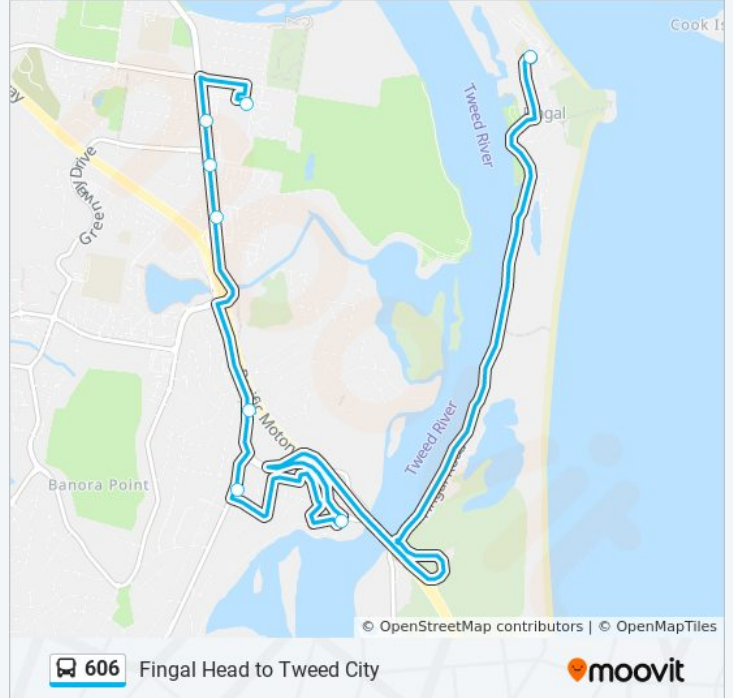

Direction: Fingal Head PS

8 stops

[VIEW LINE SCHEDULE](#)

- Tweed City Shopping Centre
- Tweed City Shopping Centre, Minjungbal Dr
- Minjungbal Dr before Soorley St
- Minjungbal Dr after Shallow Bay Dr
- Pioneer Parade Footbridge, Sexton Hill Dr
- Terranora Rd before Pacific Dr
- Noarlunga St at Bimbadeen Ave
- Fingal Head Public School, Prince St

606 bus Time Schedule

Fingal Head PS Route Timetable:

Sunday	Not Operational
Monday	2:37 PM
Tuesday	2:37 PM
Wednesday	2:37 PM
Thursday	2:37 PM
Friday	Not Operational
Saturday	Not Operational

606 bus Info

Direction: Fingal Head PS

Stops: 8

Trip Duration: 20 min

Line Summary:

Direction: Tweed City

6 stops

[VIEW LINE SCHEDULE](#)

Fingal Head Public School, Prince St