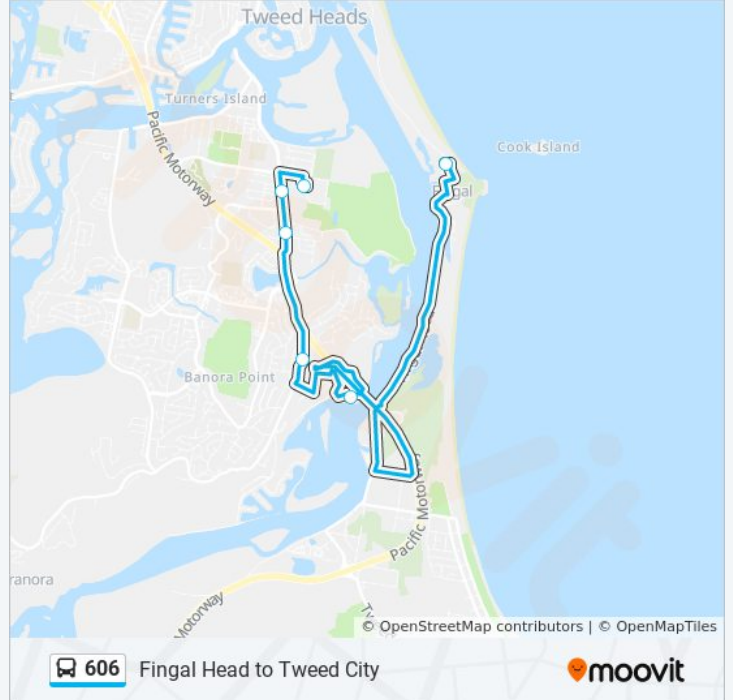

606

Fingal Head to Tweed City

Get The App

The 606 bus line (Fingal Head to Tweed City) has 2 routes. For regular weekdays, their operation hours are:

(1) Fingal Head PS: 2:37 PM(2) Tweed City: 9:00 AM

Use the Moovit App to find the closest 606 bus station near you and find out when is the next 606 bus arriving.

Direction: Fingal Head PS

8 stops

[VIEW LINE SCHEDULE](#)

- Tweed City Shopping Centre
- Tweed City Shopping Centre, Minjungbal Dr
- Minjungbal Dr before Soorley St
- Minjungbal Dr after Shallow Bay Dr
- Pioneer Parade Footbridge, Sexton Hill Dr
- Terranora Rd before Pacific Dr
- Noarlunga St at Bimbadeen Ave
- Fingal Head Public School, Prince St

Direction: Fingal Head PS

Stops: 8

Trip Duration: 20 min

Line Summary:

Direction: Tweed City

6 stops

[VIEW LINE SCHEDULE](#)

Fingal Head Public School, Prince St

Sunday	Not Operational
Monday	9:00 AM
Tuesday	9:00 AM
Wednesday	9:00 AM
Thursday	9:00 AM
Friday	Not Operational
Saturday	Not Operational

606 bus Info

Direction: Tweed City

Stops: 6

Trip Duration: 20 min

Line Summary: