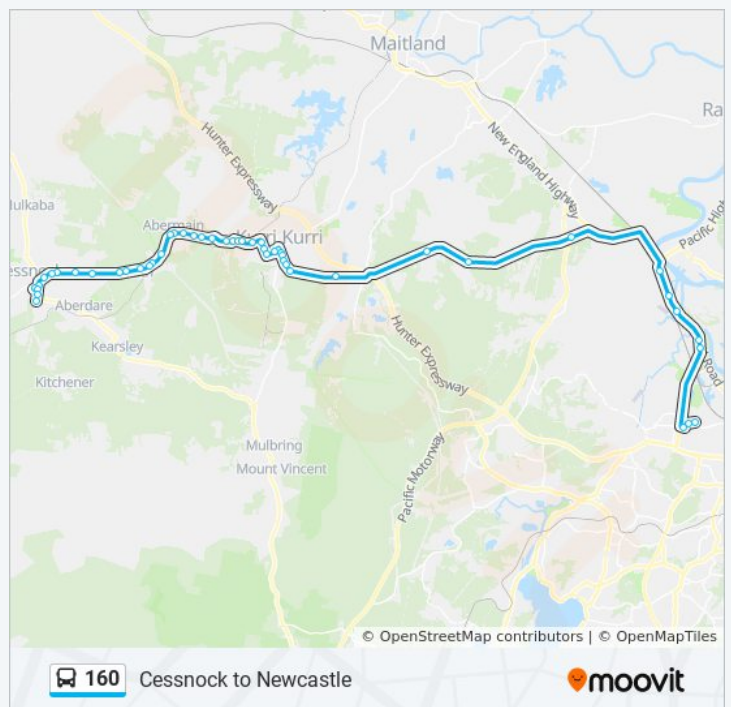

### Direction: Uni of Newcastle

49 stops

[VIEW LINE SCHEDULE](#)

Rover Depot, Vincent St

### 160 bus Info

**Direction:** Uni of Newcastle

**Stops:** 49

**Trip Duration:** 74 min

**Line Summary:**

Victoria St at Hopetoun St

Victoria St at Coronation St

Kurri Kurri Bowling Club, Tarro St