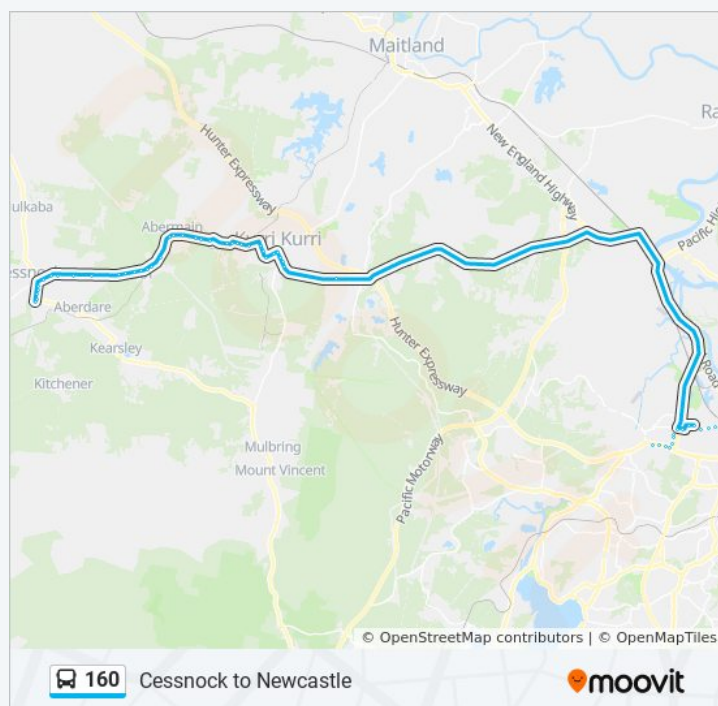

Maitland Rd after Elizabeth St

Maitland Rd opp Tarin St

Maitland Rd at Silsoe St

Maitland Rd at Corona St

Maitland Rd opp Church St

Maitland Rd before Valencia St

Maitland Rd before Hanbury St

Maitland Rd opp Elizabeth St

Maitland Rd opp Gamack St

Maitland Rd at Frith St

Maitland Rd at Gordon St

Maitland Rd after Stedman St

Maud St opp Basil St

Maud St opp Vickers St

Maud St opp Miller St

Maud St opp King St

Lorna St at Angus Ave

International Christian Church, Queen St

University Dr after Kimian Ave

University Dr opp University of Newcastle Eastern Entrance

Ring Rd opp The Wollotuka Institute

Ring Rd opp Mathematics Building

University Dr opp University of Newcastle Western Entrance

University Dr before Blue Gum Rd

Blue Gum Rd opp Goodwin St

Blue Gum Rd opp Heaton Park

Blue Gum Rd opp Stockland Jesmond

Newcastle Rd at Chalmers Rd

Newcastle Rd before Victory Pde

Newcastle Rd before Douglas St

Newcastle Rd after Diana St

John Renshaw Dr at Averys Lane

Trip Duration: 75 min

Line Summary: