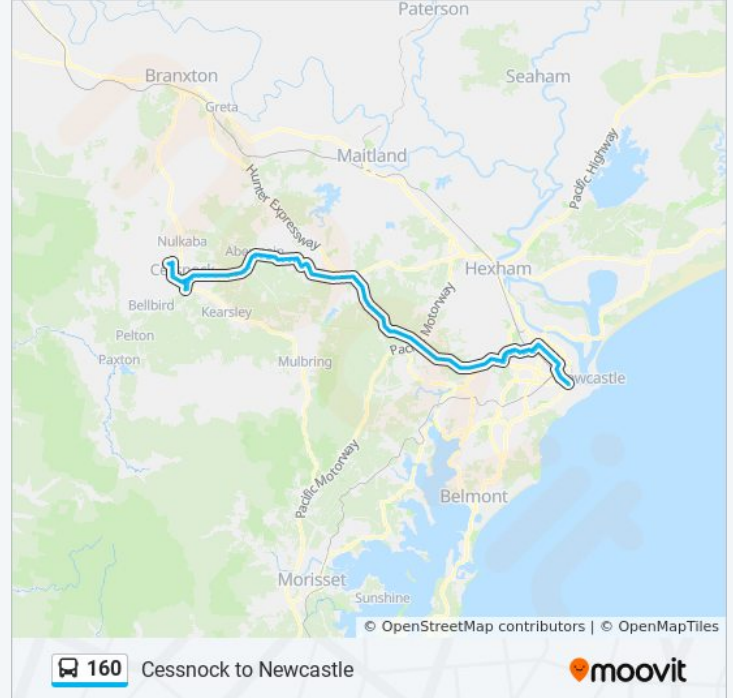

Newcastle Rd at Chalmers Rd

Newcastle Rd before Victory Pde

Newcastle Rd before Douglas St

Newcastle Rd after Diana St

John Renshaw Dr at Averys Lane

Tarro St opp Kurri Kurri Bowling Club

Victoria St after Coronation St

Victoria St at Hopetoun St

Barton St at Victoria St

Rotary Park, Hampden St

Alexandra St at Lang St

Alexandra St before Aberdare St

Alexandra St at Deakin St

Margaret Johns Park, Northcote St

First St after Government Rd

First St at Hall St

Station St at First St

Cessnock Rd before Kline St

Cessnock Rd after Date Ave

Cessnock Rd opp Church St

Cessnock Rd opp Vera St

Edgeworth David Memorial Park, Cessnock Rd

Cessnock Rd opp Bathurst St