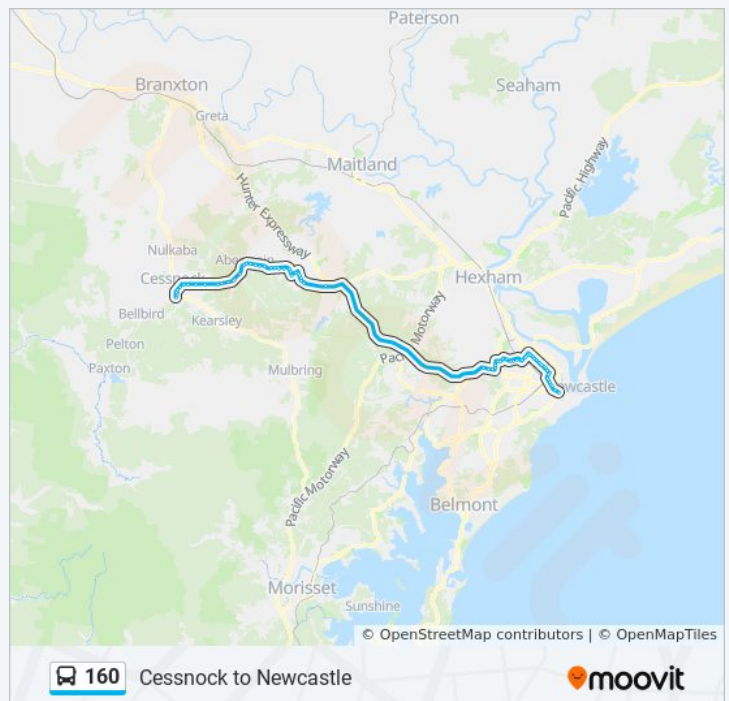

Cessnock Rd opp Henderson St

Cessnock Rd opp Fisher St

Cessnock Rd opp Northumberland St

Cessnock Rd after Carrs Rd

Cessnock Rd at Goulburn St

Cessnock Rd at Bathurst St

Cessnock Rd opp Edgeworth David Memorial Park

Cessnock Rd after Alfred St

Cessnock Rd before Church St

Cessnock Rd opp Date Ave

Cessnock Rd before Kline St

Station St before First St

**160 bus Time Schedule**

Cessnock Route Timetable:

Sunday	Not Operational
Monday	6:45 AM - 3:45 PM
Tuesday	6:45 AM - 3:45 PM
Wednesday	6:45 AM - 3:45 PM
Thursday	6:45 AM - 3:45 PM
Friday	Not Operational
Saturday	6:45 AM

**160 bus Info**

**Direction:** Cessnock

**Stops:** 76

**Trip Duration:** 94 min

**Line Summary:**

First St at Hall St

First St before Government Rd

Northcote St opp Boundary St