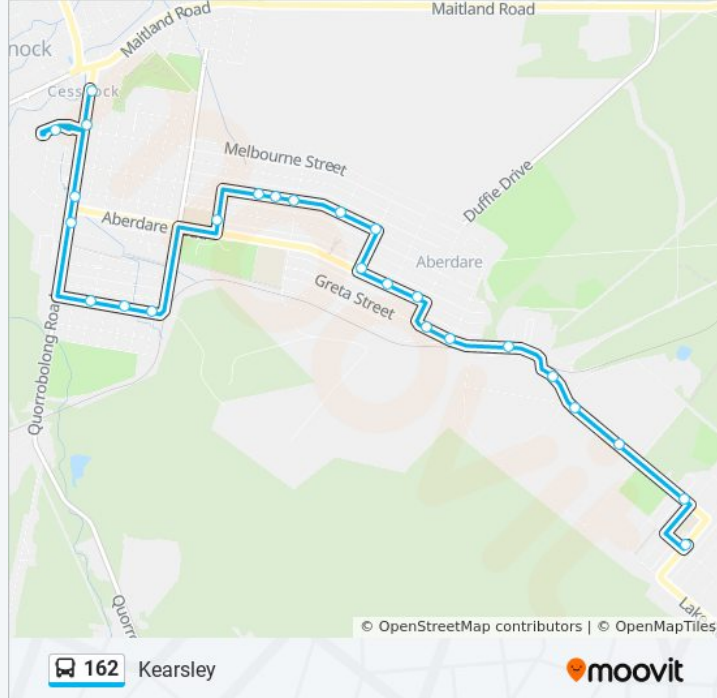

Greta St at Penniment St

Gordon Williams Memorial Cemetery, Greta St

Caledonia St opp Government Rd

Caledonia St at Ellalong St

Caledonia St before Ellalong St

Caledonia St opp Kearsley Hotel

Kearsley Community Hall, Allandale St

162 bus time schedules and route maps are available in an offline PDF at moovitapp.com. Use the [Moovit App](#) to see live bus times, train schedule or subway schedule, and step-by-step directions for all public transit in Sydney.

[About Moovit](#) • [MaaS Solutions](#) • [Supported Countries](#) • [Mooviter Community](#)

© 2024 Moovit - All Rights Reserved

Check Live Arrival Times