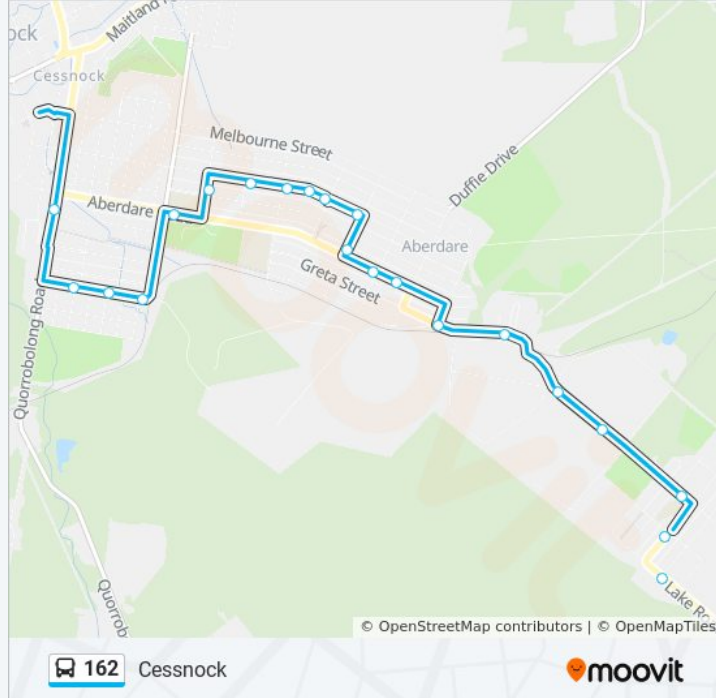

### Direction: Cessnock

28 stops

[VIEW LINE SCHEDULE](#)

Ferguson St opp Knox St

Ferguson St opp Murray St

Stuart St after Ferguson St

Stuart St at Munro St

Munro St at Murray St

### 162 bus Info

**Direction:** Cessnock

**Stops:** 28

**Trip Duration:** 20 min

**Line Summary:**

Northcote St at Pokolbin St

73 Northcote St

Northcote St at Mulbring St

Northcote St at Curry St

Brandis St before Rawson St

Cessnock Tennis Centre, Aberdare

McFarlane St at Sixth St

McFarlane St at Fourth St

McFarlane St at Second St

Rover Depot, Vincent St

**Direction: Kearsley**

25 stops

[VIEW LINE SCHEDULE](#)

Vincent St at Edward St

Cessnock City Council, Vincent St

Cessnock City Centre, North Ave

Vincent St before Aberdare Rd

Vincent St opp Rover Depot

McFarlane St at Houston St