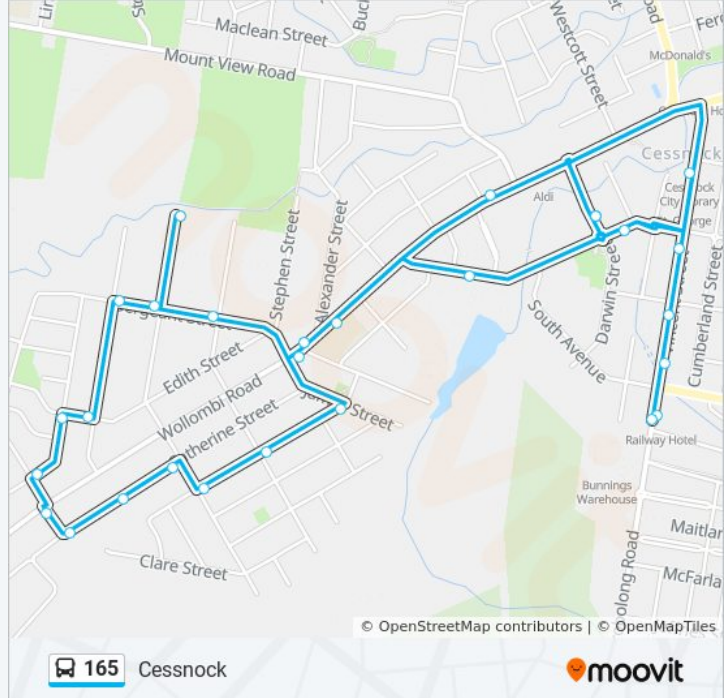

165

Cessnock

Get The App

The 165 bus line Cessnock has one route. For regular weekdays, their operation hours are:

(1) Cessnock: 8:25 AM - 2:30 PM

Use the Moovit App to find the closest 165 bus station near you and find out when is the next 165 bus arriving.

Direction: Cessnock

28 stops

[VIEW LINE SCHEDULE](#)

- Rover Depot, Vincent St
- Vincent St before Hall St
- Vincent St before Cooper St
- Cessnock City Centre, North Ave
- Cessnock City Library, Vincent St
- Darwin St after North Ave
- West Ave at Tinkerbark Pde
- Cessnock West Public School, Wollombi Rd
- Wollombi Rd at Campbell St
- Margaret St at James St
- Margaret St at Michael St
- Margaret St at Francis St
- Catherine St at Francis St
- Catherine St after Francis St
- Catherine St opp O'Neill St
- O'Neill St at Wollombi Rd
- Macquarie Ave at Wangi Ave
- Macquarie Ave at Edith St
- Edith St at Desmond St
- Sergeant St at Desmond St
- Sergeant St at Hickey St
- 34 Hickey St

165 bus Info

Direction: Cessnock

Stops: 28

Trip Duration: 35 min

Line Summary:

Sergeant St at Chidgey St

Wollombi Rd opp Cessnock West Public School

Wollombi Rd at Helen St

Darwin St after North Ave

Vincent St before Aberdare Rd

Vincent St opp Rover Depot

165 bus time schedules and route maps are available in an offline PDF at moovitapp.com. Use the [Moovit App](#) to see live bus times, train schedule or subway schedule, and step-by-step directions for all public transit in Sydney.