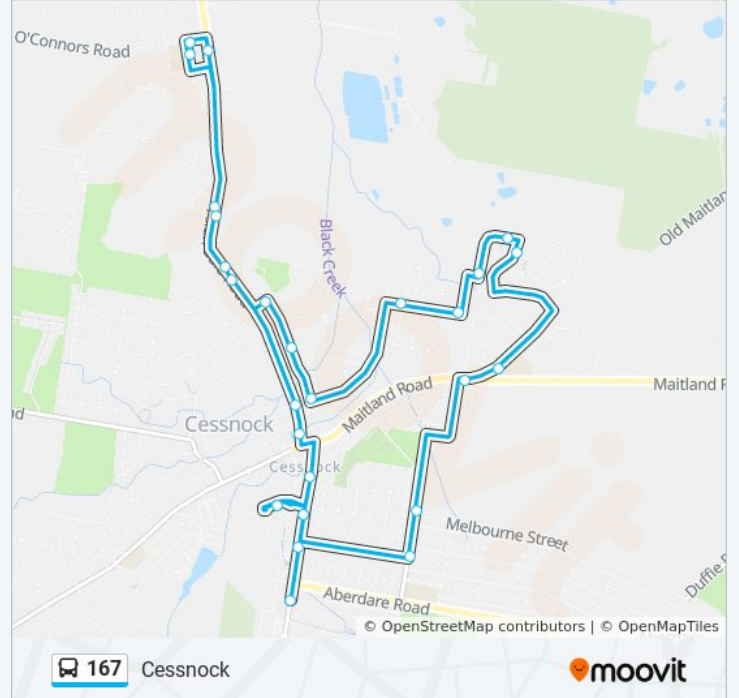

Cessnock

Get The App

The 167 bus line Cessnock has one route. For regular weekdays, their operation hours are:

(1) Cessnock: 9:20 AM - 1:30 PM

Use the Moovit App to find the closest 167 bus station near you and find out when is the next 167 bus arriving.

**Direction: Cessnock**

28 stops

[VIEW LINE SCHEDULE](#)

- Rover Depot, Vincent St
- Vincent St before Hall St
- Vincent St before Cooper St
- Cessnock City Centre, North Ave
- Cessnock City Library, Vincent St
- Cessnock Pool, Allandale Rd
- Allandale Rd opp Ferguson St
- Allandale Rd after Jurd St
- Calvary Cessnock Retirement Community, Wine Country Dr
- Allandale Rd before O'Connors Rd
- O'Connors Rd at Branxton St
- Branxton St opp Nulkaba Public School
- Wine Country Dr opp Calvary Cessnock Retirement Community
- 108 Allandale Rd
- Jurd St at Allandale Rd
- Church St at McGrane St
- Church St at Ferguson St
- Anstey St at Anzac Ave
- Anzac Ave at Government Rd
- Alkira Ave at Pangari Pde
- Alkira Ave opp Coulson Ave

**167 bus Info**

**Direction:** Cessnock

**Stops:** 28

**Trip Duration:** 38 min

**Line Summary:**

Coulson Ave at Dungguid Cl

Cessnock East Public School, Old Maitland Rd

Maitland Rd before David St

Quarrybylong St at Melbourne St

Quarrybylong St at Northcote St

Vincent St before Cooper St

Cessnock City Centre, North Ave

167 bus time schedules and route maps are available in an offline PDF at [moovitapp.com](https://moovitapp.com). Use the [Moovit App](#) to see live bus times, train schedule or subway schedule, and step-by-step directions for all public transit in Sydney.