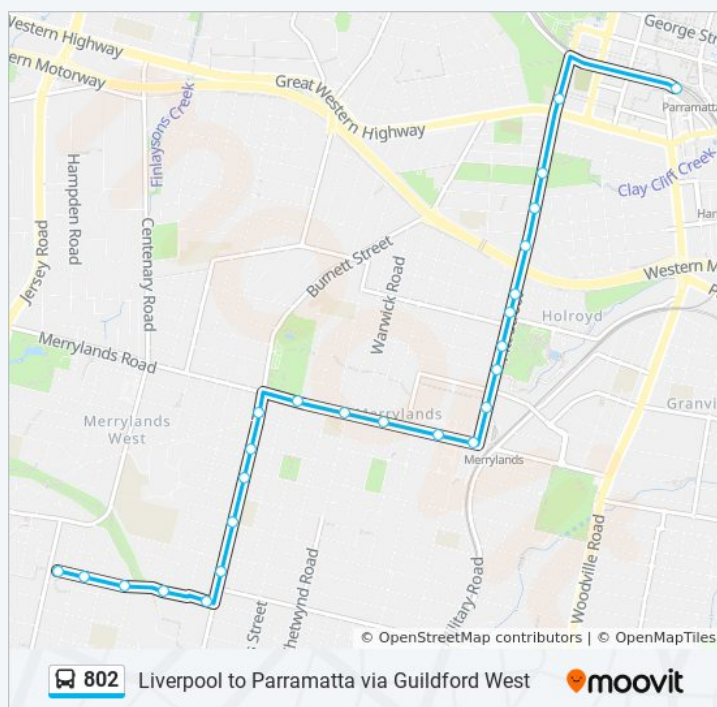

Jones Park, Pitt St

Pitt St after Great Western Hwy

Parramatta Station, Stand A1

**Direction: Parramatta Stn**

25 stops

[VIEW LINE SCHEDULE](#)

Albert St opp Albert Street Park

Albert St Shops, Albert St

**802 bus Info**

**Direction:** Parramatta Stn

**Stops:** 25

**Trip Duration:** 23 min

**Line Summary:**

Jones Park, Pitt St

Pitt St after Great Western Hwy

Parramatta Station, Stand A1

### Direction: South Liverpool Rd after Whitford R

27 stops

[VIEW LINE SCHEDULE](#)

Liverpool Station, Stand C

Moore St before Macquarie St

Moore St opp Liverpool Presbyterian Church

Memorial Ave after Copeland Hwy