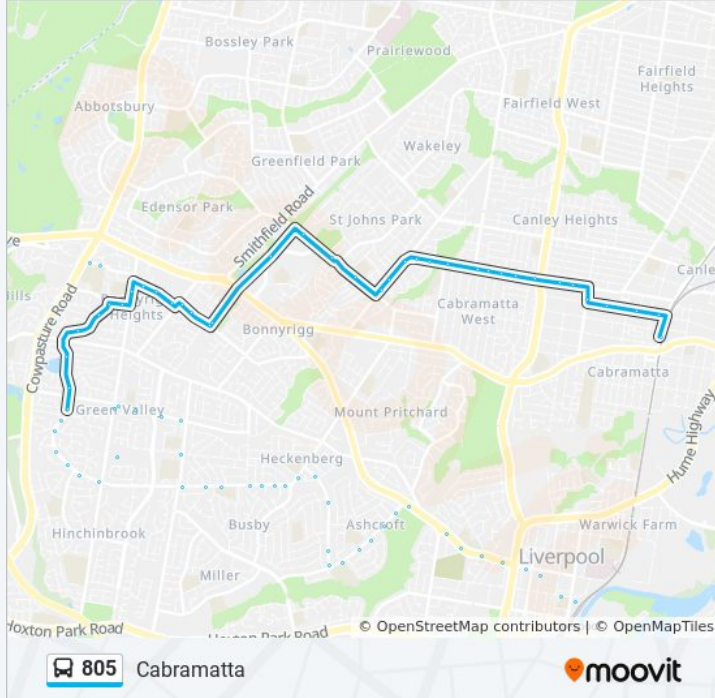

St Johns Rd at Peel St

St Johns Rd at Ascot St

Gladstone St at McBurney Rd

53 McBurney Rd

McBurney Rd at Gilmore St

Arthur West Cabramatta Community Hall,
McBurney Rd

Cabramatta Station, Railway Pde, Stand E

Direction: Cabramatta Station

78 stops

[VIEW LINE SCHEDULE](#)

Liverpool Station, Stand F

Moore St at Crawford Lane

Westfield Liverpool, Northumberland St

Elizabeth Dr at Castlereagh St

Collimore Park, Elizabeth Dr

Elizabeth Dr opp Marsden Rd

Elizabeth Dr after Mclean St

Elizabeth Dr after Roslyn St

Elizabeth Dr before Maxwells Ave

Maxwells Ave opp Devlin St

Maxwells Ave opp Gard Park

Maxwells Ave opp Sinclair Rd

Maxwell Ave at Harvard Pl

805 bus Info

Direction: Liverpool Station

Stops: 79

Trip Duration: 56 min

Line Summary:

 [805 bus Line Map](#)

Simpson Rd opp Tosich Pl

Simpson Rd at Pavasovic Pl