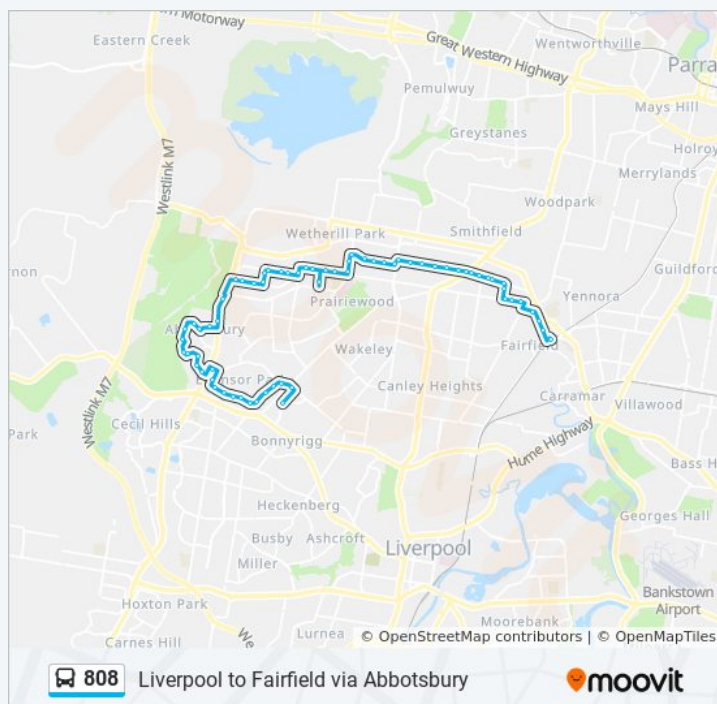

Darling St at Usher Cl

Calmsley Hill City Farm, Darling St

Heysen Park, Rooney Ave

Rooney Ave opp Abbotsbury Community Centre

Stockdale Cres opp Gleeson Pl

**808 bus Time Schedule**

Fairfield Stn Route Timetable:

Sunday	8:13 AM - 7:16 PM
Monday	4:41 AM - 2:18 PM
Tuesday	4:41 AM - 2:18 PM
Wednesday	4:41 AM - 2:18 PM
Thursday	4:41 AM - 2:18 PM
Friday	4:41 AM - 2:18 PM
Saturday	6:14 AM - 7:16 PM

**808 bus Info**

**Direction:** Fairfield Stn

**Stops:** 67

**Trip Duration:** 46 min

**Line Summary:**

808 Liverpool to Fairfield via Abbotsbury

Cowpasture Rd after Stockdale Cres

The Dairy, Cowpasture Rd

Bossley Rd at Quarry Rd

Bossley Rd opp Kanuka St