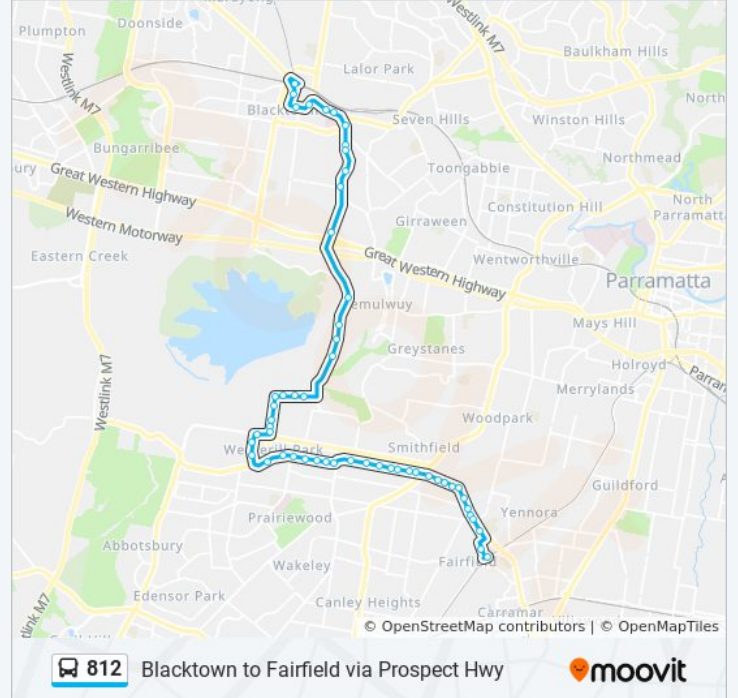

Direction: Fairfield Station

47 stops

[VIEW LINE SCHEDULE](#)

- Blacktown Station, Stand J
- Westpoint Bus Interchange, Stand 7
- Newton Rd opp Blacktown Seventh Day Adventist Church
- Blacktown TAFE, Main St
- Blacktown Rd opp Blacktown Hospital
- Blacktown Rd before Baronta St
- Blacktown Rd at Ailsa Ave
- Blacktown Rd after Roger Pl
- Blacktown Rd at Keyworth Dr
- Blacktown Rd before Prospect Hwy
- Prospect Hwy after Stoddart Rd
- Reconciliation Rd at Butu Wargun Dr
- Reconciliation Rd before Bellevue Cct
- Reconciliation Rd after Basalt Rd
- Reconciliation Rd after Turnbull Cl
- Davis Rd after Liverpool Parramatta Twy
- 3 Davis Rd
- Davis Rd opp Muir Pl
- Elizabeth St at Davis Rd
- Elizabeth St opp Denoci Cl
- Elizabeth St at Centre Pl
- Victoria T-Way
- Canley Vale Rd after Victoria St
- Homemaker Greenway, Canley Vale Rd
- Greenway Plaza, The Horsley Dr
- Wetherill Park Reserve, The Horsley Dr
- The Horsley Dr at Maugham Cres
- The Horsley Dr opp Wetherill Park Tennis Centre

Stops: 21
Trip Duration: 16 min
Line Summary:

 [812 bus Line Map](#)

Direction: Victoria T-Way Stn

22 stops

[VIEW LINE SCHEDULE](#)

Blacktown Station, Stand J
Westpoint Bus Interchange, Stand 7
Newton Rd opp Blacktown Seventh Day Adventist Church
Blacktown TAFE, Main St
Blacktown Rd opp Blacktown Hospital
Blacktown Rd before Baronta St
Blacktown Rd at Ailsa Ave
Blacktown Rd after Roger Pl
Blacktown Rd at Keyworth Dr
Blacktown Rd before Prospect Hwy
Prospect Hwy after Stoddart Rd
Reconciliation Rd at Butu Wargun Dr
Reconciliation Rd before Bellevue Cct
Reconciliation Rd after Basalt Rd
Reconciliation Rd after Turnbull Cl
Davis Rd after Liverpool Parramatta Twy

812 bus Info

Direction: Victoria T-Way Stn
Stops: 22
Trip Duration: 27 min
Line Summary:

 [812 bus Line Map](#)

3 Davis Rd

Davis Rd opp Muir Pl

Elizabeth St at Davis Rd

Elizabeth St opp Denoci Cl

Elizabeth St at Centre Pl