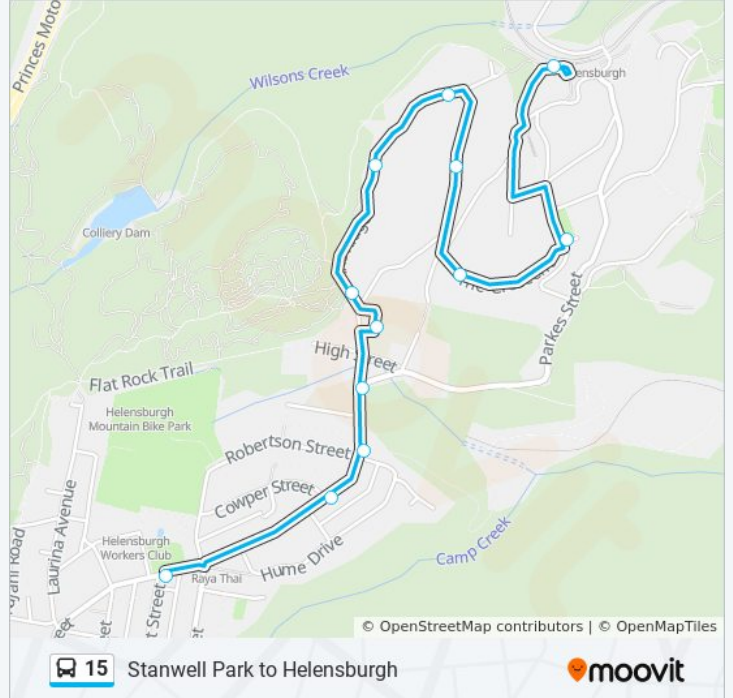

Direction: Charles Harper Park

12 stops

[VIEW LINE SCHEDULE](#)

- Helensburgh Station
- Old Station Rd opp The Crescent
- The Crescent before Postmans Trk
- 38 The Crescent
- The Ridge after The Crescent
- 49 The Ridge
- The Ridge before Maidstone St
- Helensburgh Public School, Fletcher St
- Parkes St opp Holy Cross Primary School
- Parkes St at Hume Dr
- Parkes St opp Cowper St
- Parkes St opp Charles Harper Park

15 bus Info

Direction: Charles Harper Park

Stops: 12

Trip Duration: 6 min

Line Summary:

Direction: Charles Harper Park

10 stops

[VIEW LINE SCHEDULE](#)

Lawrence Hargrave Dr after Station St

Lawrence Hargrave Dr after Otford Rd

Walker St opp Tarawa Rd

Walker St opp Merrigong Pl

Walker St opp Tabratong Rd

Walker St opp Otford St

Walker St before Lilyvale St

Lilyvale St before Stuart St

15 bus Info

Direction: Helensburgh

Stops: 36

Trip Duration: 16 min

Line Summary:

Helensburgh Pool, Walker St

Cowper St after Walker St

Cowper before Parkes St