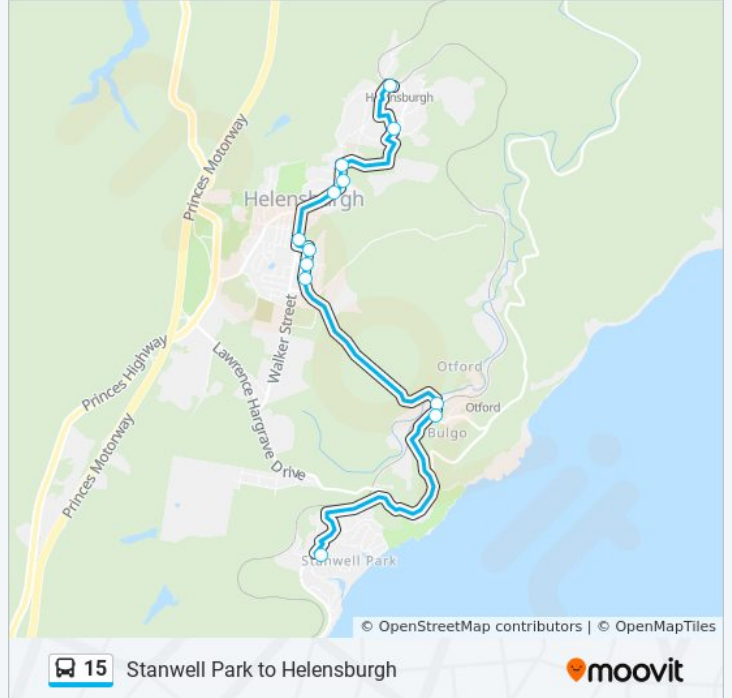

15 bus Info

Direction: Stanwell Park

Stops: 12

Trip Duration: 30 min

Line Summary:

Direction: Stanwell Park PS

9 stops

[VIEW LINE SCHEDULE](#)