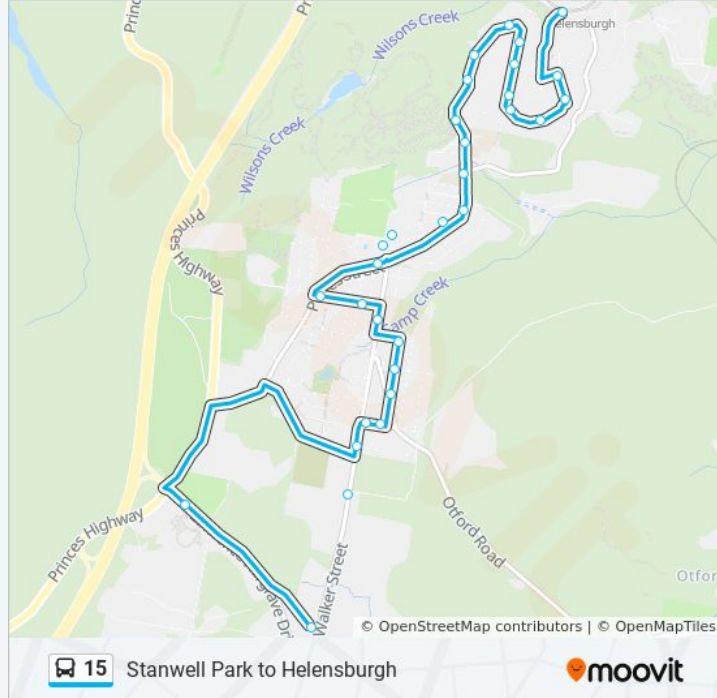

15 bus Info

Direction: Charles Harper Park

Stops: 10

Trip Duration: 16 min

Line Summary:

Direction: Helensburgh

36 stops

[VIEW LINE SCHEDULE](#)

15 bus Info

Direction: Helensburgh

Stops: 36

Trip Duration: 16 min

Line Summary:

Helensburgh Pool, Walker St

Cowper St after Walker St

Cowper before Parkes St

41 The Crescent

The Crescent opp Maidstone St

The Crescent after Postmans Track

99 The Crescent

Old Station Rd at The Crescent

Old Station Rd at Foster St

Helensburgh Station

Direction: Helensburgh Stn

26 stops

[VIEW LINE SCHEDULE](#)

Stonehaven Rd opp Annesley Ave

Bendena Gardens at Stonehaven Rd

Bendena Gardens opp Plateau Rd

Annesley Ave opp Stirling St

Stonehaven Rd at Annesley Ave

Symbio Wildlife Park, Lawrence Hargrave Dr