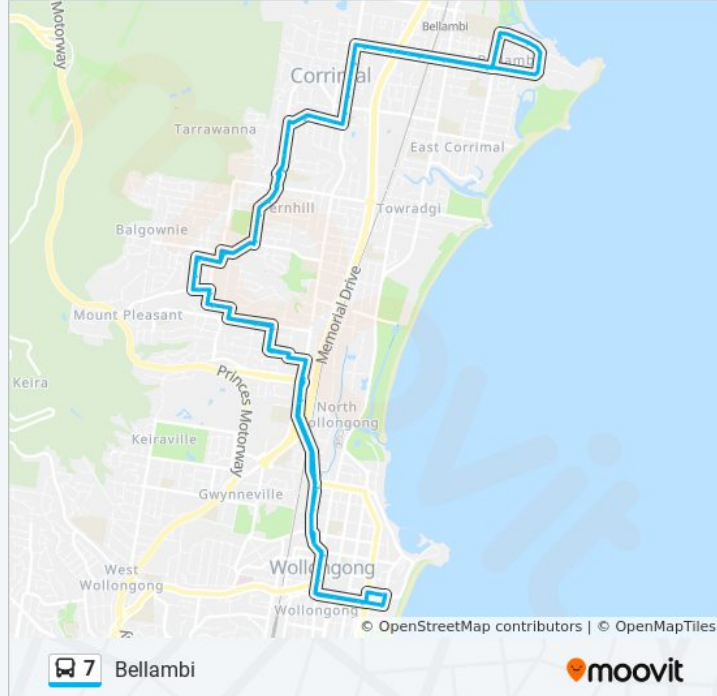

7 bus Info

Direction: Bellambi

Stops: 95

Trip Duration: 79 min

Line Summary:

Balmoral St after Kembla St

Foothills Rd at Balgownie Rd

Meadow St after Balgownie Rd

Rothery St before Memorial Dr

Rothery St after Memorial Dr

Rothery St before Brompton Rd

Bellambi Bowling Club, Rothery St

Rothery St at Bond St

Rothery St before Cawley St

Elizabeth Park, Rothery St

Rothery St opp Tressider Pl

Rothery St after Scobie Cres

Rothery St at Chounding Cres

Bellambi Point Community Preschool, Rothery St

Cawley St opp Holy Spirit College

Rothery St after Cawley St

Rothery St opp Kent St

Rothery St opp Bellambi Bowling Club

Rothery St at Edwina St

Rothery St after Edwina St

Rothery St before Cross St

Rothery St opp Eager St

Corrimal Public School, Rothery St

Princes Hwy opp St Columbkille's Corrimal
Primary School

Princes Hwy after Collins St