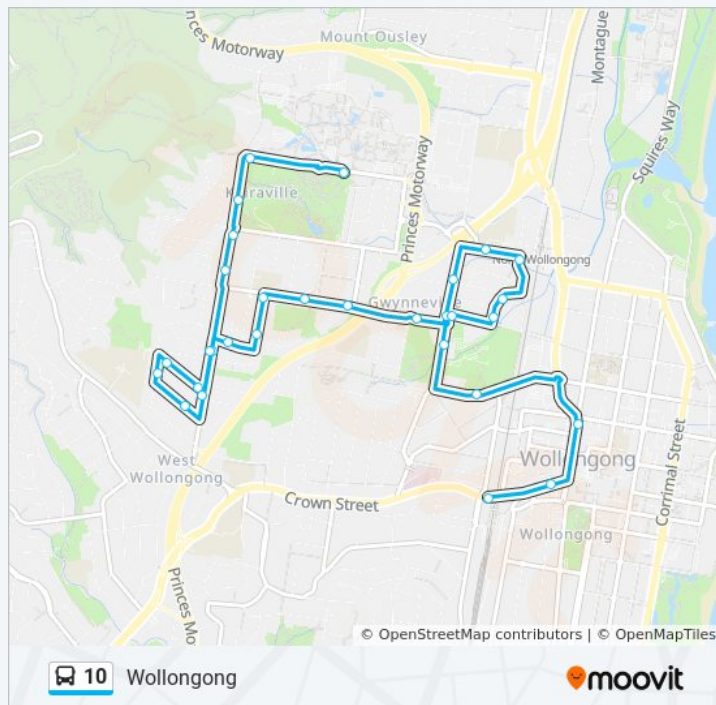

Direction: Keiraville

48 stops

[VIEW LINE SCHEDULE](#)

- WIN Entertainment Centre, Crown St
- Burelli St at Harbour St
- Wollongong City Council & Library, Burelli St
- Wollongong Central, Burelli St, Stand C
- Wollongong Central, Keira St, Stand G
- Collegians Club, Flinders St
- Thorsby Dr opp Weerona College
- Wiseman Park Bowling Club, Foley St
- Foley St opp Lucinda St
- Para Meadows School, Porter St
- Crawford Ave at Porter St
- Crawford Ave opp Lucinda St
- Crawford Ave at Gipps St
- Gipps St at Foley St
- Wiseman Park, Gipps Rd
- St Brigid's Primary School, Gipps Rd
- Gipps Rd opp John St
- William St after Gipps Rd
- William St at Akuna St
- Rose St opp Grey St
- Rose St at Robsons Rd
- Robsons Rd before Keira Mine Rd

10 bus Info

Direction: Keiraville

Stops: 48

Trip Duration: 45 min

Line Summary:

Parsons St after Robsons Rd
 Parsons St before Armstrong St
 Armstrong St before Cochrane St
 Cochrane St before Robsons Rd
 Robsons Rd at Parsons St
 Robsons Rd after Keira Mine Rd
 Rose St at Bell St
 William St opp Akuna St
 William St before Gipps Rd
 Gipps rd before John st
 Gipps Rd before Eastern St
 Gipps Rd opp Wiseman Park
 Foley St opp Gipps St
 Foley St opp Lucinda St
 Para Meadows School, Porter St
 Crawford Ave at Porter St
 Crawford Ave opp Lucinda St
 Crawford Ave at Gipps St
 Gipps St at Foley St
 Foley St opp Wiseman Park Bowling Club
 Weerona College, Thorsby Dr
 Princes Hwy after Smith St
 Wollongong Central, Keira St, Stand F
 Wollongong Central, Burelli St, Stand D
 Illawarra Performing Arts Centre, Burelli St
 Crown St opp WIN Entertainment Centre

Saturday

7:30 AM - 8:36 AM

10 bus Info

Direction: Wollongong

Stops: 30

Trip Duration: 20 min

Line Summary:

10 bus time schedules and route maps are available in an offline PDF at moovitapp.com. Use the [Moovit App](#) to see live bus times, train schedule or subway schedule, and step-by-step directions for all public transit in Sydney.