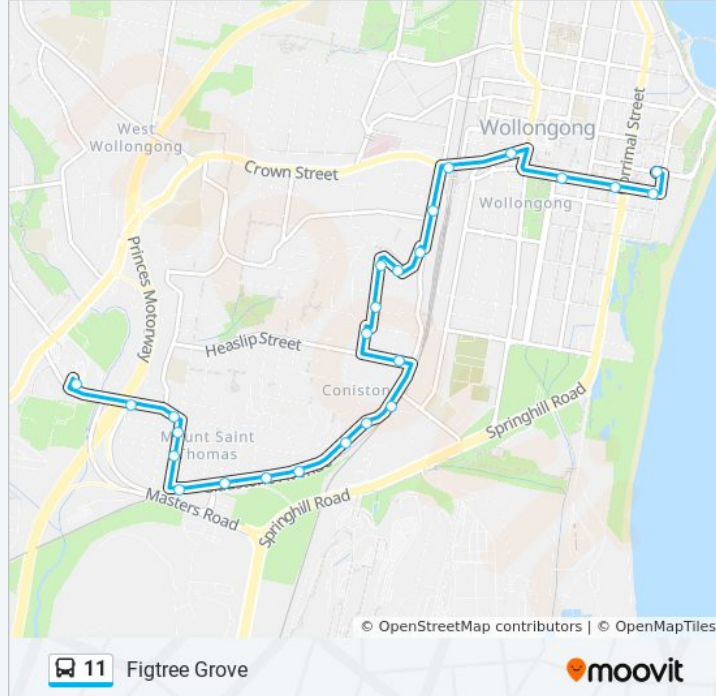

### Direction: Figtree Grove

25 stops

[VIEW LINE SCHEDULE](#)

- WIN Entertainment Centre, Crown St
- Burelli St at Harbour St
- Wollongong City Council & Library, Burelli St
- Wollongong Central, Burelli St, Stand C
- Crown St after Keira St
- Crown St at Gladstone Ave
- Gladstone Ave opp TAFE Illawarra
- Strathhearn Ave after Rawlinson Ave
- Lauder Ave at Strathhearn Ave
- Jutland Ave opp Sea View Rd
- Jutland Ave at South St
- Myrtle St at Union St
- Heaslip St after Mackie st
- Gladstone Ave after Bridge St
- Gladstone Ave opp Robertson St
- Gladstone Ave opp Ocean St
- Gladstone Ave opp 226
- Gladstone Ave opp John St
- Gladstone Ave opp Prospect St
- Gladstone Ave opp Mount St
- Taronga Ave at Moran Pde
- Taronga Ave opp Ocean St

### 11 bus Info

**Direction:** Figtree Grove

**Stops:** 25

**Trip Duration:** 18 min

**Line Summary:**

The Ave after Taronga Ave

The Ave at Masters Rd

Figtree Grove Shopping Centre, Figtree Grove  
Carpark

### Direction: Wollongong

48 stops

[VIEW LINE SCHEDULE](#)

University of Wollongong, Northfields Ave, Stand B

Irvine St opp Madoline St

Murphys Ave at Waitangi St

Murphys Ave opp Wollongong Conservatorium of Music

Robsons Rd after Murphys Ave

Robsons Rd before Gipps Rd

Robsons Rd before Keira Mine Rd

Robsons Rd at Sheppard St

Robsons Rd after Buckle Cres

Mt Keira Rd after Abercrombie St

Mt Keira Rd opp Hurt St

Mount Keira Rd opp Edmund Rice College