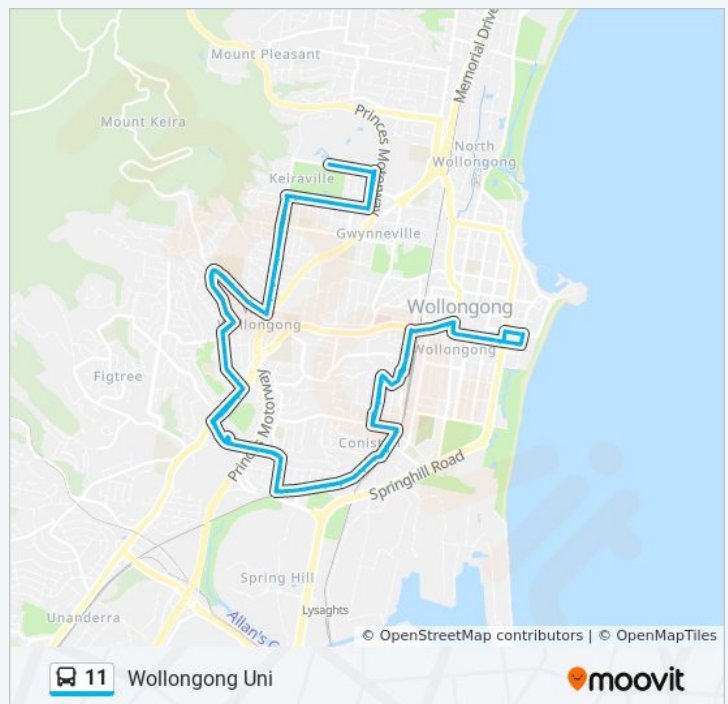

### 11 bus Info

**Direction:** Figtree Grove

**Stops:** 25

**Trip Duration:** 18 min

**Line Summary:**

The Ave after Taronga Ave

The Ave at Masters Rd

Figtree Grove Shopping Centre, Figtree Grove  
Carpark

Gladstone Ave opp Robertson St

Gladstone Ave opp Ocean St

Gladstone Ave opp 226

Gladstone Ave opp John St

Gladstone Ave opp Prospect St

Gladstone Ave opp Mount St

Taronga Ave at Moran Pde

Taronga Ave opp Ocean St

The Ave after Taronga Ave

The Ave at Masters Rd

Figtree Grove Shopping Centre, Figtree Grove Carpark

Princes Hwy opp Figtree Grove Shopping Centre

Princes Hwy at Thames St

London Dr opp Shaftsbury Ave

London Dr before Therry St

**11 bus Info****Direction:** Wollongong Uni**Stops:** 91**Trip Duration:** 85 min**Line Summary:**

Yellagong St at Pooraka Ave

Yellagong St at Bimbadeen Ave

The Church of Jesus Christ of Latter Day Saints,  
Yellagong St