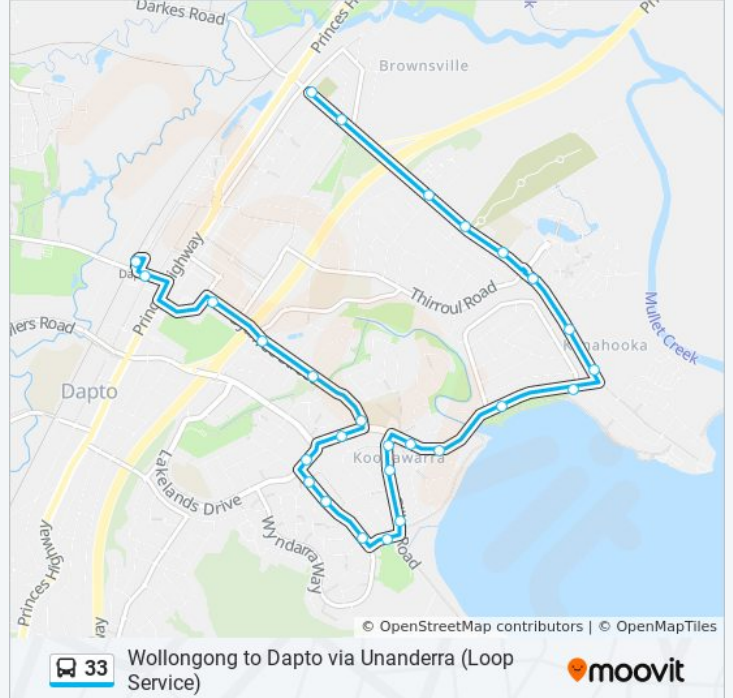

Use the Moovit App to find the closest 33 bus station near you and find out when is the next 33 bus arriving.

Direction: Dapto

27 stops

[VIEW LINE SCHEDULE](#)

- Kanahooka Rd after Prince Edward Dr
- Kanahooka Rd after St Lukes Ave
- Kanahooka Rd opp Myee St
- Kanahooka Rd at Valley Way
- Hayes Park Public School, Kanahooka Rd
- Kanahooka Rd after Forest Grove Dr
- Kanahooka Rd opp Hoyt St
- Kanahooka Rd opp Lakeside Dr
- Lakeside Dr opp Edgeworth Ave
- Lakeside Dr opp Edgeworth Ave
- Fowlers Rd after Lakeside Dr
- Fowlers Rd opp Koonawarra Community Centre
- Gilba Rd opp Galong Cres
- Gilba Rd opp Goondah Ave
- Gilba Rd at Illaroo Pde
- Karingal Cres opp Kimbarra Cres
- Wyndarra Way at Wybalena Ave
- Wyndarra Way at Weemala Cres
- Wyndarra Way opp Kurrawa Cres
- Lakelands Dr after Parkside Dr
- Fowlers Rd opp Gowrie St

33 bus Info

Direction: Dapto

Stops: 27

Trip Duration: 14 min

Line Summary:

Byamee St opp Koonawarra Public School

Byamee St opp Bambil Cres

Byamee St at Cirrus St

Byamee St before Moombara St

Bong Bong Rd opp Dapto Leagues Club

Dapto Station, Station St

Direction: Dapto Mall

55 stops

[VIEW LINE SCHEDULE](#)

WIN Entertainment Centre, Crown St

Burelli St at Harbour St

Crown St opp Gilmore St

Crown St opp Fisher St

The Illawarra Grammar School, Princes Hwy

Princes Hwy opp Thames St

Figtree Grove Shopping Centre, Princes Hwy

Princes Hwy before Woodrow Pl

Princes Hwy opp Gibsons Rd