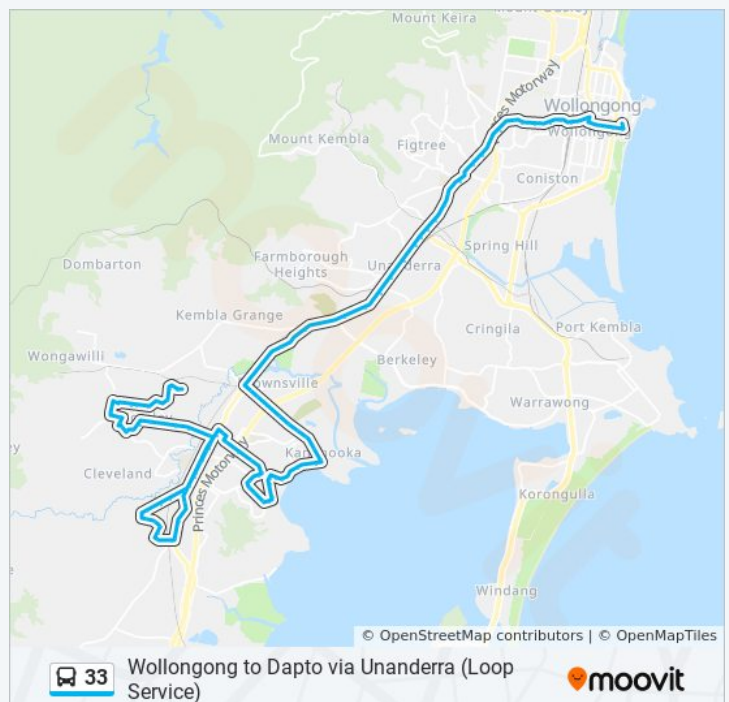

Princes Hwy opp Victoria St

Princes Hwy opp Farmborough Rd

Princes Hwy opp Orana Pde

33 bus Time Schedule

Horsley Route Timetable:

Sunday	Not Operational
Monday	Not Operational
Tuesday	Not Operational
Wednesday	Not Operational
Thursday	Not Operational
Friday	Not Operational
Saturday	10:40 PM

33 bus Info

Direction: Horsley

Stops: 96

Trip Duration: 61 min

Line Summary:

Princes Hwy at Orangegroove Ave
Princes Hwy at Canterbury Rd
Kembla Grange Station, Princes Hwy
Princes Hwy at Kembla Grange Pl
Kanahooka Rd after Prince Edward Dr
Kanahooka Rd after St Lukes Ave
Kanahooka Rd opp Myee St
Kanahooka Rd at Valley Way
Hayes Park Public School, Kanahooka Rd
Kanahooka Rd after Forest Grove Dr
Kanahooka Rd opp Hoyt St
Kanahooka Rd opp Lakeside Dr
Lakeside Dr opp Edgeworth Ave
Lakeside Dr opp Edgeworth Ave
Fowlers Rd after Lakeside Dr
Fowlers Rd opp Koonawarra Community Centre
Gilba Rd opp Galong Cres
Gilba Rd opp Goondah Ave
Gilba Rd at Illaroo Pde
Karingal Cres opp Kimbarra Cres
Wyndarra Way at Wybalena Ave
Wyndarra Way at Weemala Cres
Wyndarra Way opp Kurrawa Cres
Lakelands Dr after Parkside Dr
Fowlers Rd opp Gowrie St
Byamee St opp Koonawarra Public School
Byamee St opp Bambil Cres
Byamee St at Cirrus St
Byamee St before Moombara St
Baan Baan St before Dapto Square Lane
Dapto Mall, Princes Hwy
Dapto District Library, Princes Hwy
TAFE Illawarra Institute of Technology, Princes

Huxley Dr at Colony Gdns

Huxley Dr at Ritchie Cres

Huxley Dr at Cachia Bvd

Direction: St. Lukes Village

70 stops

[VIEW LINE SCHEDULE](#)

WIN Entertainment Centre, Crown St

Burelli St at Harbour St