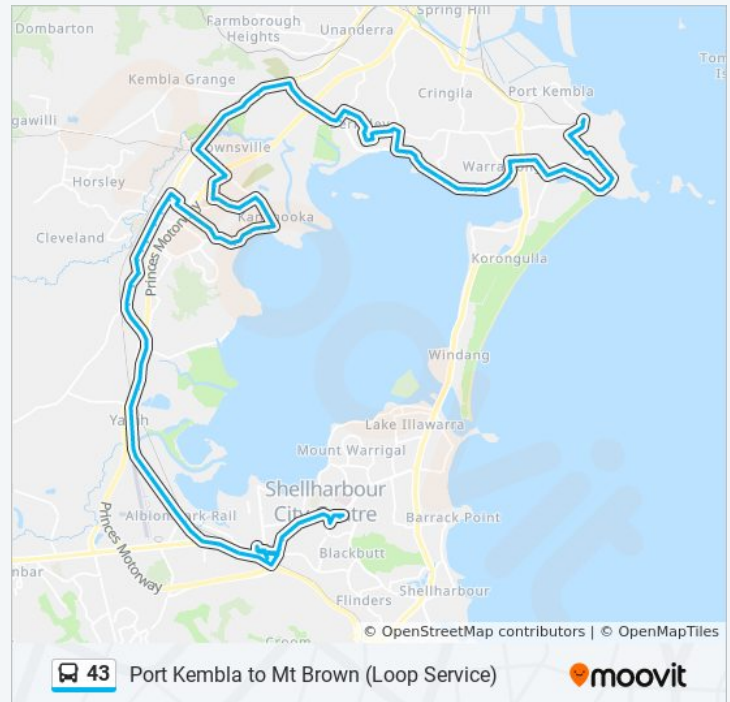

Berkley Shops, Winnima Way

Winnima Way at Illawon St

Gallop St opp Coventry St

### 43 bus Info

**Direction:** Dapto

**Stops:** 98

**Trip Duration:** 77 min

**Line Summary:**

Gallop St opp Cambridge St

Bekerley West Public School, Gallop St

Berkeley West Public School, Nolan St