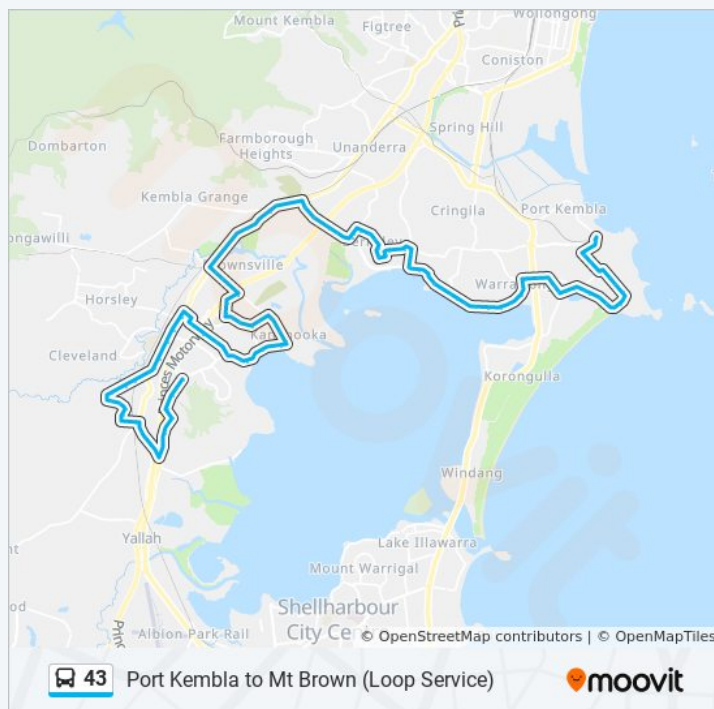

George St opp Short St

George St opp Bekerley Public School

Barnes St at Gura St

Friday

Not Operational

Saturday

3:55 PM - 4:55 PM

**43 bus Info**

**Direction:** Dapto (Compton St)

**Stops:** 93

**Trip Duration:** 62 min

**Line Summary:**

Barnes St opp Massey St

Wilkinson St after Barnes St

Berkley Shops, Winnima Way

Winnima Way at Illawon St

Military Rd after Second Ave

Port Kembla Community Centre, Wentworth Rd

Wentworth St at Allan St

Darcy Rd at Military Rd

Port Kembla Station, Old Port Rd

43 bus time schedules and route maps are available in an offline PDF at [moovitapp.com](https://moovitapp.com). Use the [Moovit App](#) to see live bus times, train schedule or subway schedule, and step-by-step directions for all public transit in Sydney.