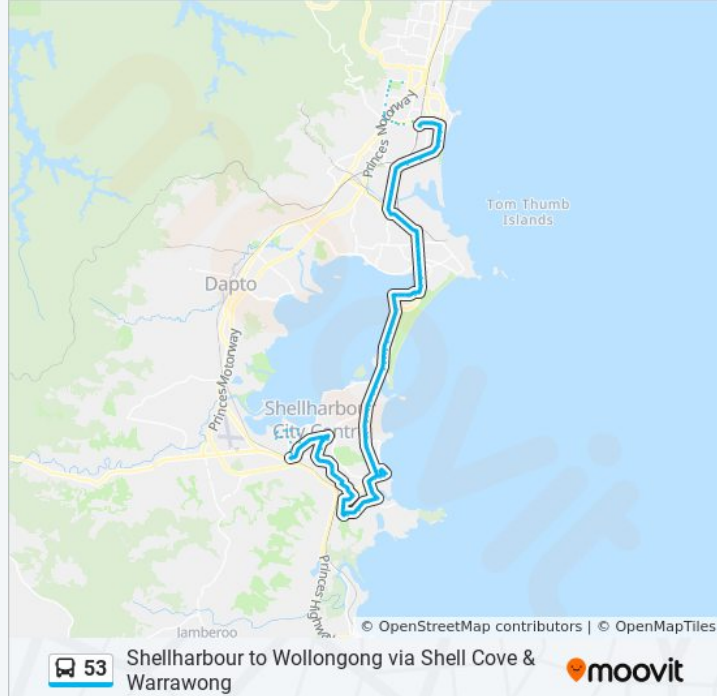

Windang Rd at Bakers Lane

71 Windang Rd

Windang Rd after Boundary Rd

Windang Rd after Wattle St

Windang Rd after Bankia Ave

Windang Rd before Boronia Ave

Windang Rd opp Cedar Ave

Shellharbour Rd before Pur Pur Ave

Shellharbour Rd at Peterborough Ave

Warilla Grove Shops, Shellharbour Rd

Shellharbour Rd after Veronica St

Shellharbour Rd at Woodford Ave

Shellharbour Rd at George St

Shellharbour Rd opp William Ave

Shellharbour Rd opp Sunset Ave

Shellharbour Rd after Jason Ave

Shellharbour Rd opp Roberts Ave

Shellharbour Rd opp Keross Ave

Shellharbour Rd opp Woodlands Dr

Amity College, Shellharbour Rd

Mary St opp Shellharbour Public School

Wentworth St after Addison St

St Paul's Anglican Church, Towns St

Little Park, Wollongong St

Addison St at Wentworth St

Addison St before Mary St

Addison St opp Pioneer Park

Harbour Bvd opp Warrigal Shell Cove

Harbour bvd before Aquatic Dr