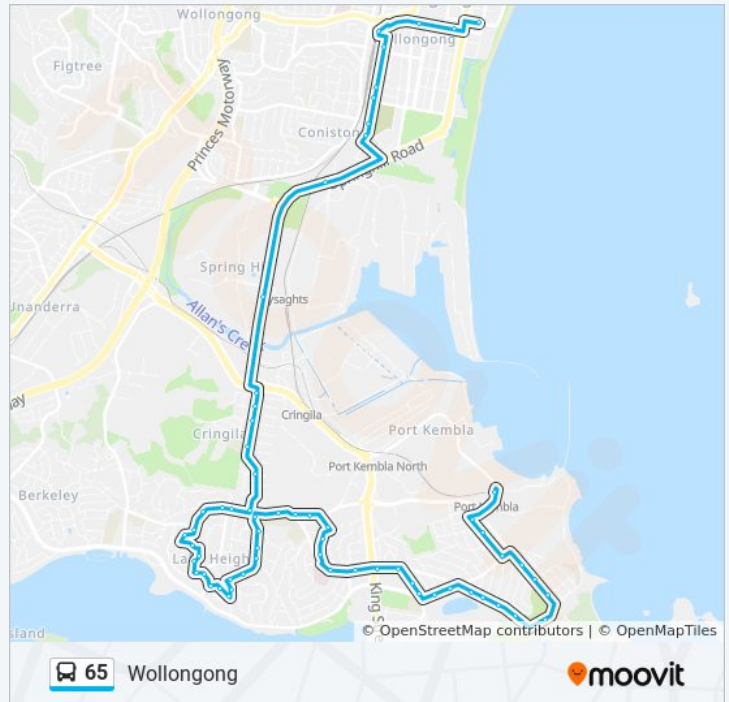

Military Rd at Marne St

Military Rd at Quarry St

Military Rd opp King George V Park

Port Kembla Swimming Pool, Cowper St

Cowper St opp Bardia Pkwy

Cowper St opp Third Ave

Cowper St opp Fifth Ave

Cowper St at Parkes St

Illawarra St after Cowper St

Illawarra St opp Parker St

Wollongong Full Gospel Church, Shellharbour Rd

Shellharbour Rd before Cowper St

Cowper St opp Shellharbour Rd

Warrawong Plaza, Cowper St

Cowper St before First Ave South

Port Kembla Hospital, Cowper St

Third Ave North after Greene St

Third Ave N before Bruce Rd

Bruce Rd at Third Ave

St Francis Assisi Primary, Flagstaff Rd

Flagstaff Rd at Cowper St

Warrawong High School, Flagstaff Rd

Weringa Ave after Flagstaff Rd

Weringa Ave at Anna Ave

Weringa Ave after Anna Ave

Weringa Ave before Katrina St

Weringa Ave before Denise St

Weringa Ave opp Barina Ave

Buena Vista Ave at Trevor Ave

Gloria Cres after Buena Vista Ave

Gloria Cres before Lake Heights Rd

Gloria Cres at Lake Heights Rd

Lake Heights Rd before Hassan St

Saturday

7:20 PM

65 bus Info

Direction: Wollongong

Stops: 63

Trip Duration: 45 min

Line Summary: