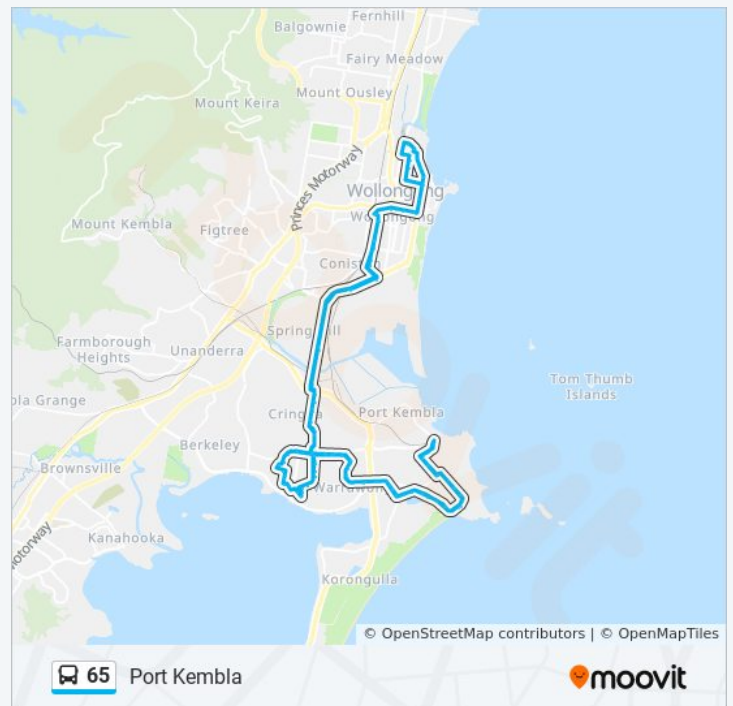

### 65 bus Info

**Direction:** Port Kembla

**Stops:** 134

**Trip Duration:** 108 min

**Line Summary:**

Cowper St opp Fifth Ave

Cowper St at Parkes St

Illawarra St after Cowper St

Lake Heights Rd before Hassan St

Hassan St opp Ranchby Ave

Ranchby Ave before Claremont Ave

Claremont Ave at Ranchby Ave

Noble Pde before Kingsleigh Dr

12 Noble Pde

Hilltop Ave before Flagstaff Rd

Flagstaff Rd opp Hilltop Ave

Flagstaff Rd opp Lake Heights Rd

Flagstaff Rd opp Lake Heights Rd

Lake Ave at Flagstaff Rd

Lake Ave opp McGovern St

Cringila Public School, Lake Ave

Lake Ave opp Newcastle St

Lake Ave at Gorrell St

Lake Ave at Merrett Ave