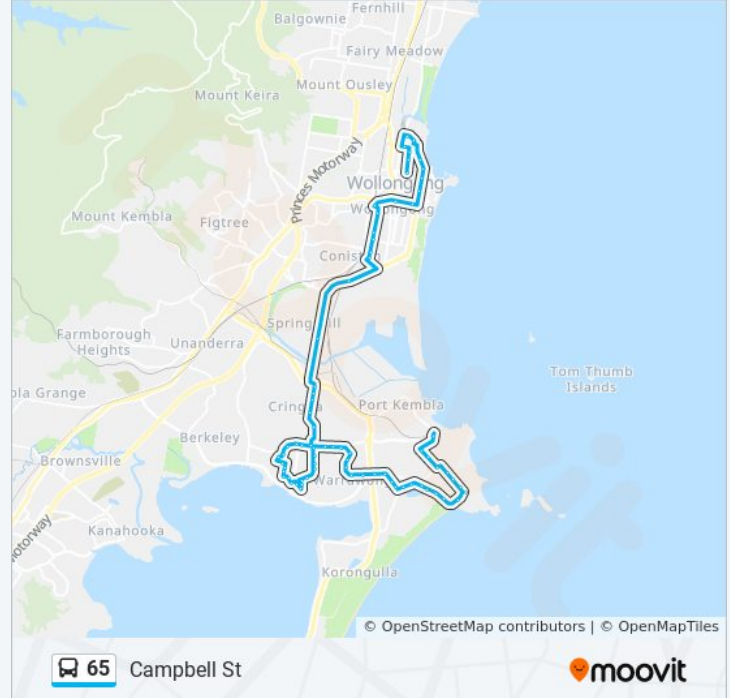

Flagstaff Rd opp Lake Heights Rd

Lake Ave at Flagstaff Rd

Lake Ave opp McGovern St

Cringila Public School, Lake Ave

Lake Ave opp Newcastle St

Lake Ave at Gorrell St

Lake Ave at Merrett Ave

Springhill Rd before Entry Rd

Illawarra Performing Arts Centre, Burelli St

Corrimal St after Market St

Corrimal St before Campbell St

Corrimal St before Gipps St

Corrimal St before Kembla St

Pleasant Ave after Bode Ave

Pleasant Ave before Virginia St

### Direction: Port Kembla

134 stops

[VIEW LINE SCHEDULE](#)

Port Kembla Station, Old Port Rd

Wentworth Rd opp Jubilee Rd

Wentworth St after Allan St

Wentworth St before Church St

Military Rd at Marne St