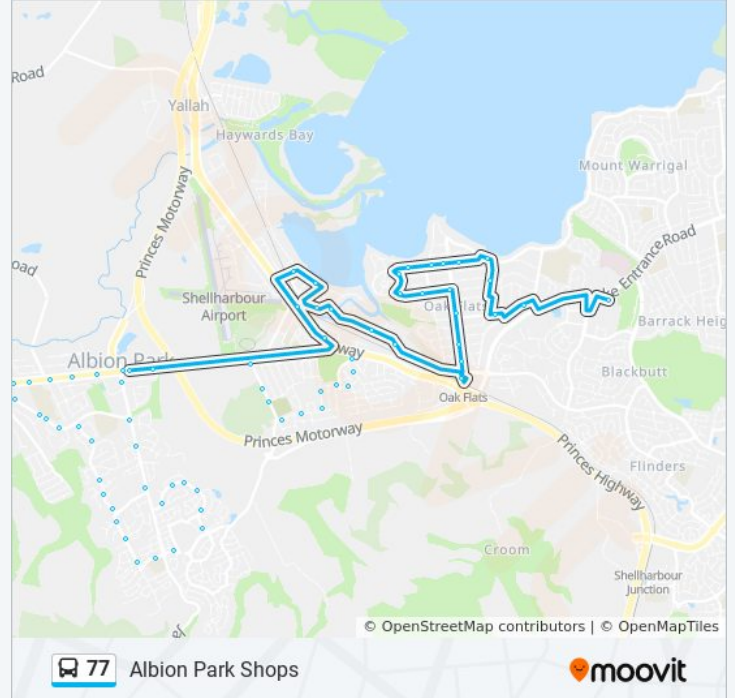

Hillside Dr at Tallowood St

Hillside Dr opp Nepean Pl

Hillside Dr before Daintree Dr

Daintree Dr opp Huon Cres

Daintree Dr at Gloucester Cct

Daintree Dr before Ashburton Dr

Ashburton Dr opp Mt Terry Primary School

Ashburton Dr before Fields Dr
Burdekin Dr after Ashburton Dr
Burdekin Dr after Fields Dr
Burdekin Dr opp Grey St
Burdekin Dr opp Barcoo Cct
Burdekin Dr opp Barcoo Cct
Burdekin Dr at Roper Rd
Terry St after Daintree Dr
Terry St at Wiley St
Terry St before Church St
Terry St opp O'Gorman St
Tongarra Rd after Terry St