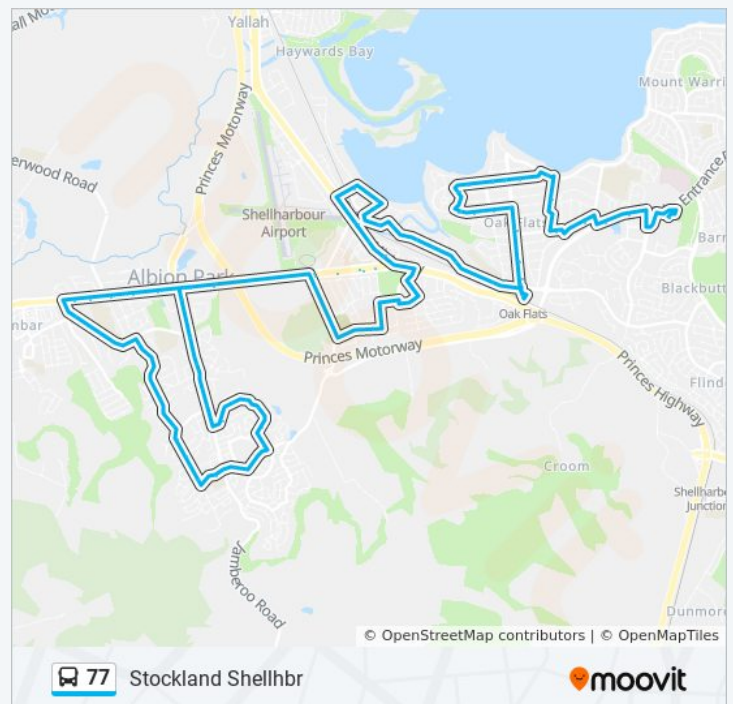

Karoo St before Koonah St

Koonah St after Karoo St

Windang St after Koonah St

Albion Park Station, Princes Hwy

Tongarra Rd opp Albion Park Rail Public School

Tongarra Rd opp McDonald Park

Tongarra Rd before Croome Rd

Tongarra Rd after Stapleton Ave

Tongarra Rd opp Halket Lane

Tongarra Rd opp Albion Park Public School

Tongarra Rd before Amaral Ave

Wednesday	6:25 AM - 8:09 PM
Thursday	6:25 AM - 8:09 PM
Friday	Not Operational
Saturday	9:08 AM - 4:48 PM

77 bus Info

Direction: Stockland Shellhbr

Stops: 95

Trip Duration: 73 min

Line Summary:

Illawarra Hwy before Macquarie St

St Paul's Catholic Primary School, Tongarra Rd

All Saints Anglican Church, Tongarra Rd