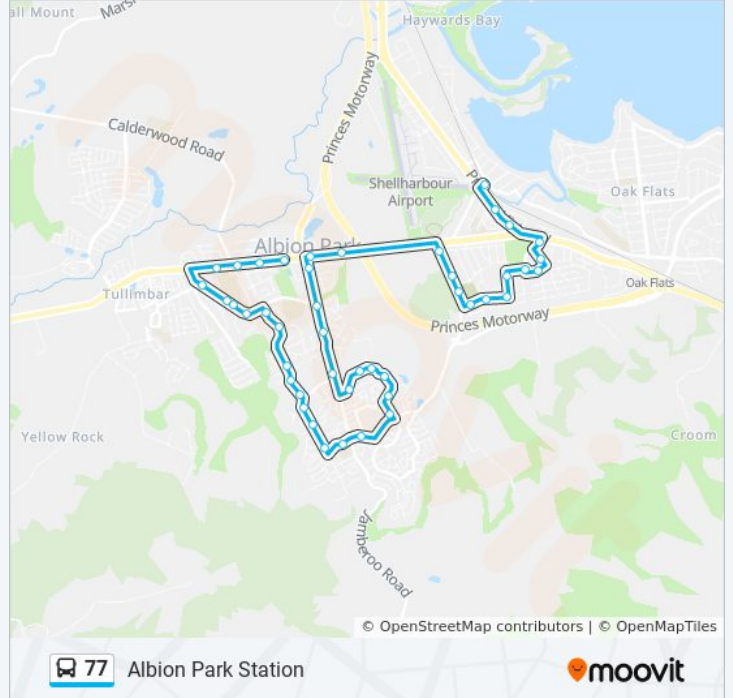

Direction: Albion Park Station

44 stops

[VIEW LINE SCHEDULE](#)

Tongarra Rd opp Albion Park Public School
Tongarra Rd before Amaral Ave
Illawarra Hwy before Macquarie St
St Paul's Catholic Primary School, Tongarra Rd
Church St opp Sophia St
St Joseph's Catholic High School, Church St
Church St opp Tuross St
Church St opp Severn Pl
Hillside Dr at Scarborough Cct
Hillside Dr after Scarborough Cct
Hillside Dr at Tallowood St
Hillside Dr opp Nepean Pl
Hillside Dr before Daintree Dr
Daintree Dr opp Huon Cres
Daintree Dr at Gloucester Cct
Daintree Dr before Ashburton Dr
Ashburton Dr opp Mt Terry Primary School

Direction: Albion Park Station

Stops: 44

Trip Duration: 25 min

Line Summary:

Ashburton Dr before Fields Dr
 Burdekin Dr after Ashburton Dr
 Burdekin Dr after Fields Dr
 Burdekin Dr opp Grey St
 Burdekin Dr opp Barcoo Cct
 Burdekin Dr opp Barcoo Cct
 Burdekin Dr at Roper Rd
 Terry St after Daintree Dr
 Terry St at Wiley St
 Terry St before Church St
 Terry St opp O'Gorman St
 Tongarra Rd after Terry St
 Tongarra Rd opp Stapleton Ave
 Croome Rd at Maple St
 Croome Rd before Cedar St
 Albion Park Cemetery, Croome Rd
 Oak St after Greville St
 Oak St at Conifer St
 Oak St before Ash Ave
 Ash Ave opp Elm St
 Koda Rd at Woollybutt Dr
 Spotted Gum Rd opp Blackwood Way
 Jarrah Way opp Sugargum St
 Woollybutt Dr before Princes Hwy
 Princes Hwy opp The Oaks Hotel
 Princes Hwy before Kimbeth Cres
 Albion Park Station