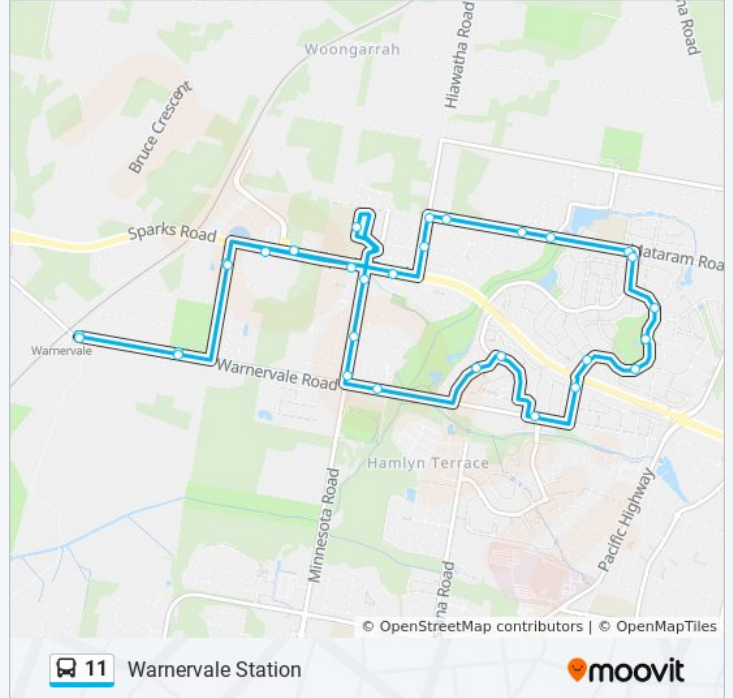

### 11 bus Info

**Direction:** Warnervale Station

**Stops:** 30

**Trip Duration:** 26 min

**Line Summary:**

Mataram Rd opp Warnervale Gardens

Hiawatha Rd at Mataram Rd

Hiawatha Rd at Ridgewood Dr

Sparks Rd opp Hiawatha Rd

Our Lady Of Loreto Gardens, Minnesota Rd

Sparks Rd before Virginia Rd

Virginia Rd after Sparks Rd

Porters Creek Public School, Warnervale Rd

Warnervale Station, Warnervale Rd

### Direction: Warnervale Station

26 stops

[VIEW LINE SCHEDULE](#)

Sparks Rd at Bruce Cres

Sparks Rd opp Virginia Rd

Sparks Rd after Mary MacKillop Dr

Hiawatha Rd opp Ridgewood Dr

Hiawatha Rd opp Mataram Rd