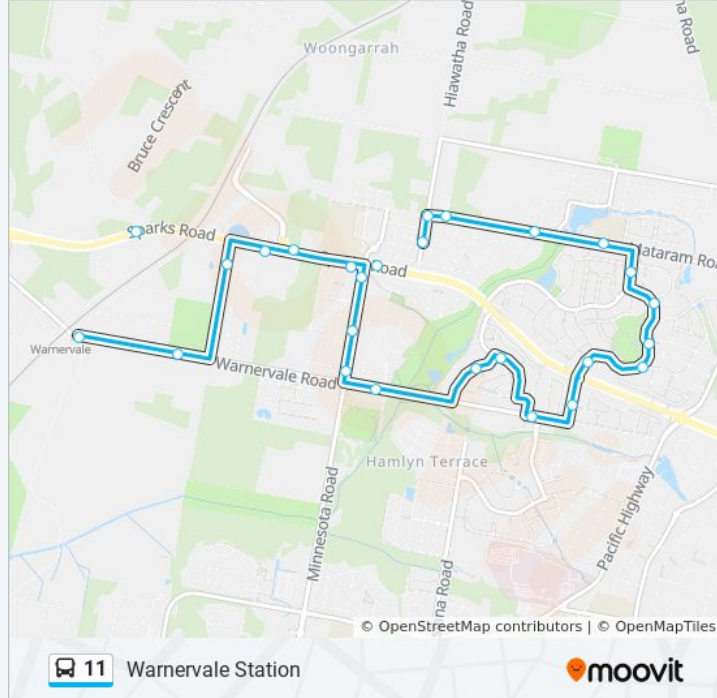

Mountain View Dr at Barrington Dr

Mountain View Dr opp Corkwood Rd

Warnervale Rd at Glencoe Ave

Warnervale Rd at Primrose Dr

Dundonald Rd at Monarch Dr

Monarch Dr opp Sterling Way

Warnervale Public School, Warnervale Rd

### 11 bus Info

**Direction:** Warnervale Station

**Stops:** 26

**Trip Duration:** 16 min

**Line Summary:**

Minnesota Rd after Warnervale Rd

Minnesota Rd after Flakes Way

Our Lady Of Loreto Gardens, Minnesota Rd

Our Lady Of Loreto Gardens, Minnesota Rd

Sparks Rd before Virginia Rd

Virginia Rd after Sparks Rd

Porters Creek Public School, Warnervale Rd

Warnervale Station, Warnervale Rd

### Direction: Westfield Tuggerah

60 stops

[VIEW LINE SCHEDULE](#)

Lake Haven Centre, Stand 1

Lake Haven Dr at Alisa Cl

Lake Haven Dr opp Bensley Cl

Lake Haven Dr before Gorokan Dr

Lake Haven Dr opp Lyle St