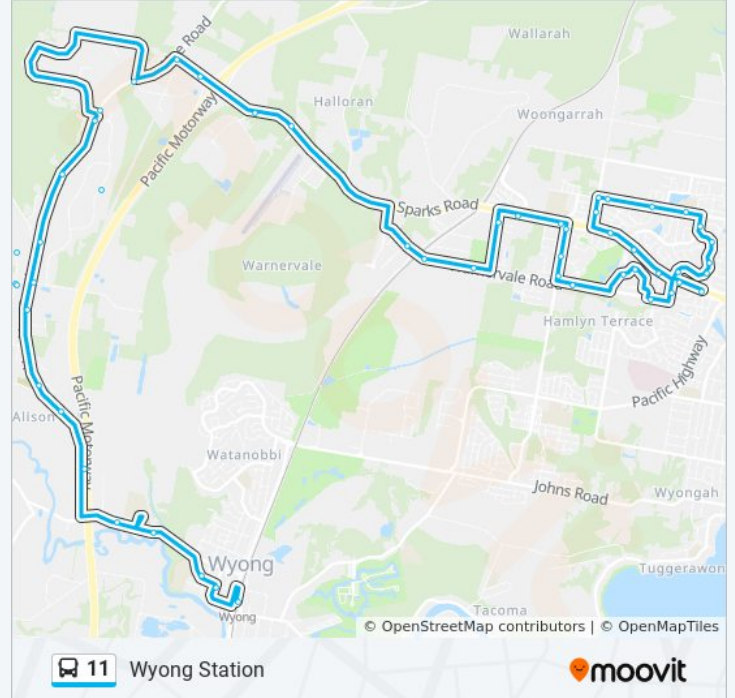

Mountain View Dr at Barrington Dr

Mountain View Dr opp Corkwood Rd

Warnervale Rd at Glencoe Ave

Warnervale Rd at Primrose Dr

Dundonald Rd at Monarch Dr

Monarch Dr opp Sterling Way

Warnervale Public School, Warnervale Rd

Minnesota Rd after Warnervale Rd

Minnesota Rd after Flakes Way

Our Lady Of Loreto Gardens, Minnesota Rd

Our Lady Of Loreto Gardens, Minnesota Rd

Sparks Rd before Virginia Rd

Virginia Rd after Sparks Rd

Porters Creek Public School, Warnervale Rd

Warnervale Station, Warnervale Rd

Albert Warner Dr at Aldenham Rd

Lot Sparks Rd

Sparks Rd before Burnet Rd

220 Sparks Rd

Sparks Rd at Hue Hue Rd

Hue Hue Rd at Buttonderry Way

Hue Hue Rd opp Parkridge Dr

28 Holloway Dr

Hue Hue Rd after Holloway Dr

447-449 Hue Hue Rd

Hue Hue Rd opp Dicksons Rd

Hue Hue Rd at St Johns Rd

Hue Hue Rd before Brolga Way

20 Treelands Dr

42 Treelands Dr

31 Treelands Dr

Hue Hue Rd at Kiera Lane

135 Hue Hue Rd