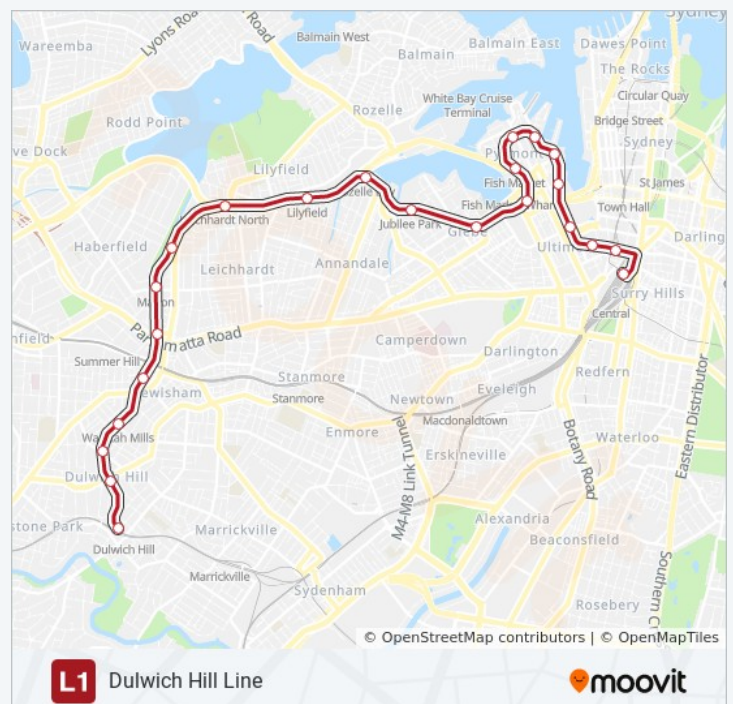

31 Bayview Crescent, Balmain

Lilyfield Light Rail

Brenan Street, Lilyfield

Leichhardt North Light Rail

7 Darley Road, Haberfield

Hawthorne Light Rail

Marion Light Rail

Taverners Hill Light Rail

18 Hathern Street, Lewisham

Lewisham West Light Rail

2 McGill Street, Lewisham

Waratah Mills Light Rail

L1 light rail Time Schedule

Dulwich Hill Route Timetable:

Sunday	12:00 AM - 11:00 PM
Monday	6:00 AM - 11:00 PM
Tuesday	6:00 AM - 11:00 PM
Wednesday	6:00 AM - 11:00 PM
Thursday	6:00 AM - 11:00 PM
Friday	6:00 AM - 11:45 PM
Saturday	12:00 AM - 11:45 PM

L1 light rail Info

Direction: Dulwich Hill

Stops: 23

Trip Duration: 35 min

Line Summary:

15 Nelson Street, Dulwich Hill

Arlington Light Rail

66 Constitution Road, Dulwich Hill