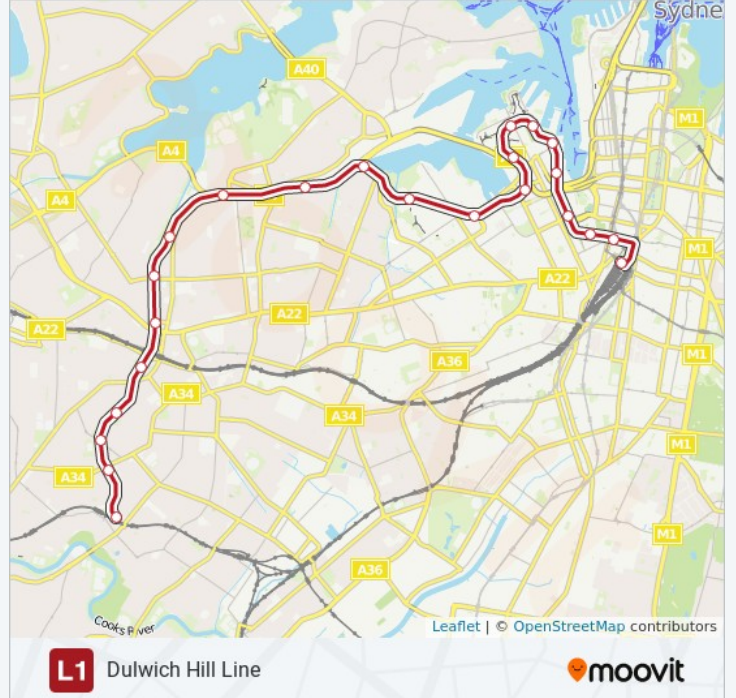

L1 light rail Info

Direction: Central Station

Stops: 23

Trip Duration: 36 min

Line Summary:

12A Wattle Street, Pyrmont

Fish Market Light Rail

55A Miller Street, Pyrmont

John Street Square Light Rail

25A Harvey Street, Pyrmont

The Star Light Rail

Pyrmont Bay Light Rail

1-27 Murray Street, Pyrmont

Convention Centre Light Rail

80 Murray Street, Sydney

Exhibition Centre Light Rail

Exhibition Centre Tram Stop, Ultimo

Paddy's Markets Light Rail

Capitol Square Light Rail

Hay Street, Haymarket

Central Grand Concourse Light Rail

Eddy Avenue, Haymarket

Direction: Dulwich Hill

23 stops

[VIEW LINE SCHEDULE](#)

Central Grand Concourse Light Rail

Eddy Avenue, Haymarket

Capitol Square Light Rail

Hay Street, Haymarket

Paddy's Markets Light Rail

Exhibition Centre Light Rail

Exhibition Centre Tram Stop, Ultimo