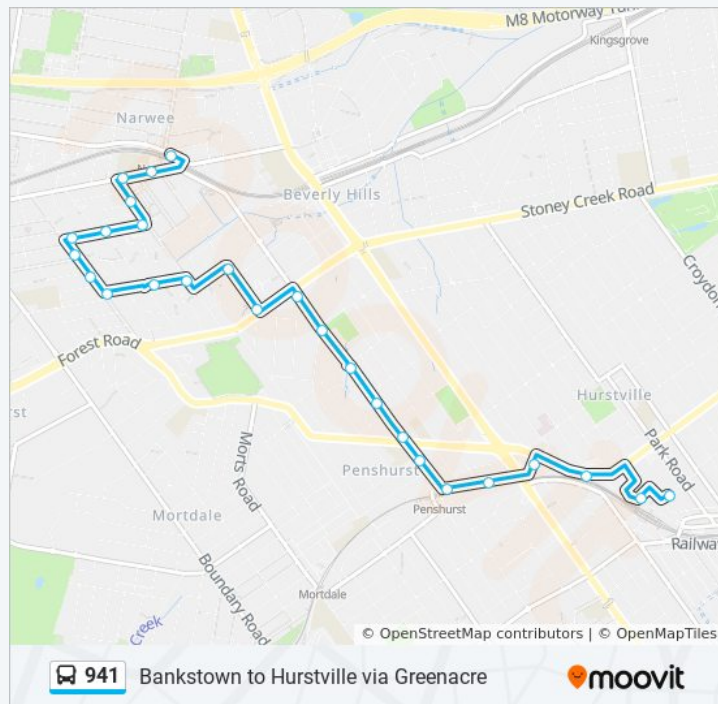

Direction: Narwee Station-Hannans Road

26 stops

[VIEW LINE SCHEDULE](#)

Westfield Hurstville, Cross St
Hurstville Station, Stand B
Forest Rd opp Gloucester Rd
Bridge St after Forest Rd
Bridge St opp Apsley St
Penshurst Station, Bridge St

941 bus Info

Direction: Narwee Station-Hannans Road

Stops: 26

Trip Duration: 19 min

Line Summary:

Direction: Westfield Hurstville

79 stops

[VIEW LINE SCHEDULE](#)