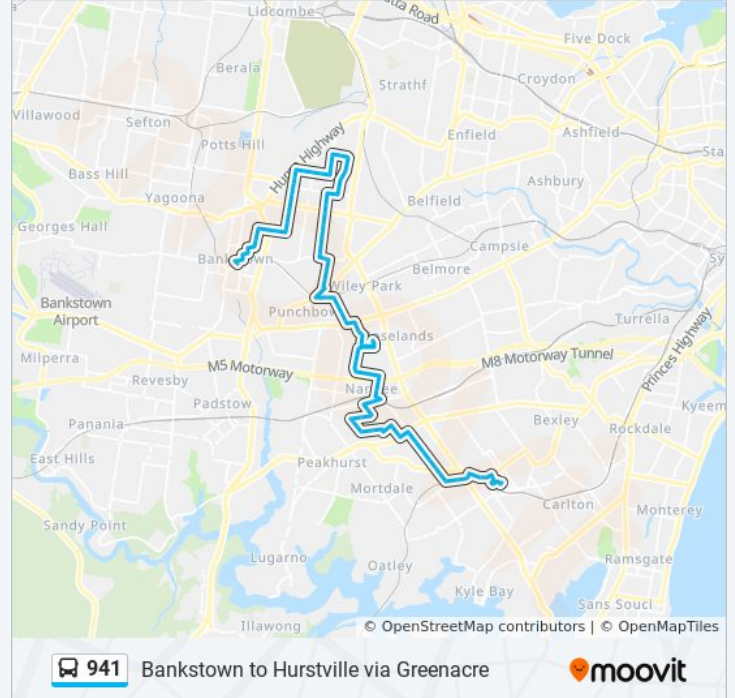

Dudley St at Hillcrest St

Dudley St at The Boulevarde

The Boulevarde after Broadway

The Boulevarde opp Punchbowl Station

Punchbowl Rd opp Punchbowl Station

Acacia Ave before Waratah St

Acacia Ave opp Bouvardia St

Acacia Ave before Wattle St

Wattle St at Highclere Ave

Mount Lewis Bowling Club, Waterloo Rd

Waterloo Rd at Old Kent Rd

Waterloo Rd opp Roberts Park

Waterloo Rd opp Greenacre Public School

Al Sadiq College, Waterloo Rd