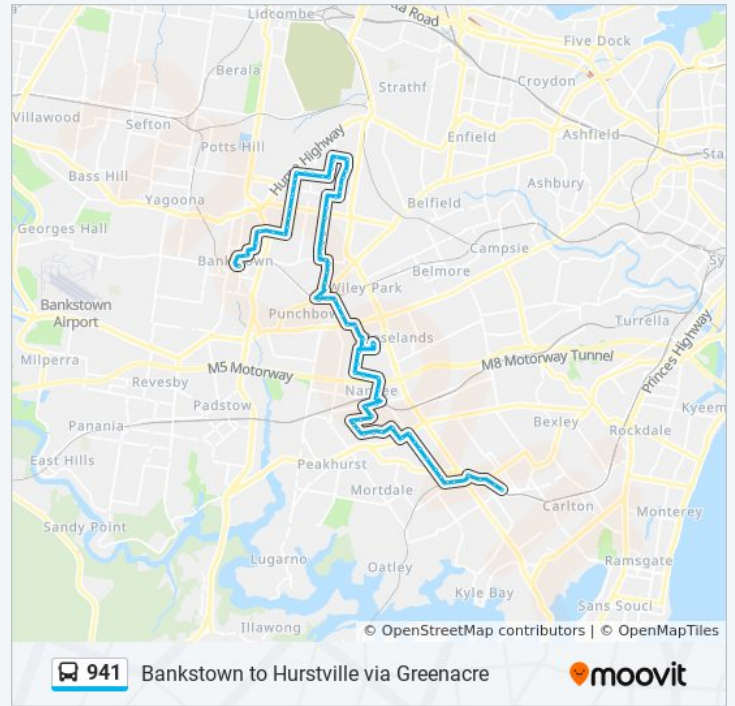

941 bus Info

Direction: Narwee Station-Hannans Road

Stops: 26

Trip Duration: 19 min

Line Summary:

Direction: Westfield Hurstville

79 stops

[VIEW LINE SCHEDULE](#)

Bankstown Station, Stand E
 Bankstown Central, The Mall, Stand C
 RM Campbell Reserve, Sir Joseph Banks St
 Greenacre Rd at Sir Joseph Banks St
 Greenacre Rd at Highview Ave
 Greenacre Rd before Hillcrest Ave
 Hillcrest Ave at Mimosa Rd
 Hillcrest Ave before Banksia Rd
 Hillcrest Ave before Boronia Rd

941 bus Info

Direction: Westfield Hurstville

Stops: 79

Trip Duration: 66 min
Line Summary:

- Hillcrest Ave at Chiswick Rd
- Gosling Park, Hillcrest Ave
- Hillcrest Ave after Rawson Rd
- Hillcrest Ave at Northcote Rd
- Hillcrest Ave opp Cardigan Rd
- Cardigan Rd opp Riga Ave
- Cardigan Rd at Noble Ave
- Cardigan Rd at Charmaine Ave
- Cardigan Rd at Waterloo Rd
- Waterloo Rd at Tennyson Rd
- Waterloo Rd at Shellcote Rd
- Norfolk Rd opp Chullora Public School
- Norfolk Rd at Ron Scott Cct
- Maiden St after Ivy St
- Maiden St opp Buckland St
- Maiden St at Cowl St
- Maiden St at Rea St
- Rawson Rd at Tempe St
- Waterloo Rd opp Sydney Full Gospel Church
- Greenacre Shops, Waterloo Rd, Stand A
- Greenacre Public School, Waterloo Rd
- Roberts Park, Waterloo Rd
- Waterloo Rd opp Old Kent Rd
- Waterloo Rd before Wattle St
- Wattle St opp Highclere Ave
- Acacia Ave after Wattle St
- Acacia Ave after Bouvardia St
- Acacia Ave after Waratah St
- Punchbowl Station, Punchbowl Rd
- Punchbowl Station, The Boulevarde
- The Boulevarde opp Broadway
- Dudley St after The Boulevarde
- Dudley St at Hillcrest St

Dudley St after Hillcrest St

Dudley St at Canterbury Rd

Mount Ave after Canterbury Rd

Violet St after Payten Ave

Violet St before Martin St

Roselands Shopping Centre, Roseland Ave,
Stand C

Karne St after Martin St