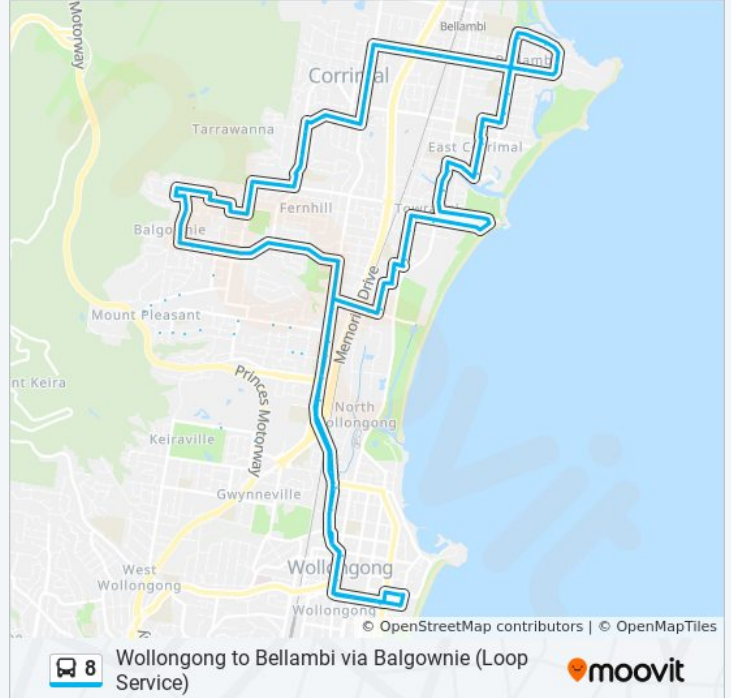

Wollongong to Bellambi via Balgownie (Loop Service)

Get The App

The 8 bus line Wollongong to Bellambi via Balgownie (Loop Service) has one route. For regular weekdays, their operation hours are:

(1) Wollongong: 6:32 AM - 8:00 PM

Use the Moovit App to find the closest 8 bus station near you and find out when is the next 8 bus arriving.

Direction: Wollongong
 98 stops
[VIEW LINE SCHEDULE](#)

8 bus Time Schedule
 Wollongong Route Timetable:

8 bus Info
Direction: Wollongong
Stops: 98
Trip Duration: 72 min
Line Summary:

Ramah Ave at Greenslopes Ave
Ramah Ave opp Alvan Pde
Ramah Ave before Brokers Rd
New Mt Pleasant Rd opp Dobinson St
New Mt Pleasant Rd at Rose Pde
New Mount Pleasant Rd at Brokers Rd
New Mount Pleasant Rd after Brokers Rd
Kembla St at Elsie Cct
Balgownie Rd after Kembla St
James Pearson Park, Balgownie Rd
Balgownie Public School, Chalmers St
Chalmers St opp Hill Gr
Chalmers St before Duncan St
Brokers Rd opp Frost St
Frost St before Cole St
Frost St at Tucker Ave
Duncan St at Tucker Ave
Margaret St at Duncan St
Foothills Rd before Hutchinson Dr
Foothills Rd opp Caldwell Ave
Caldwell Ave opp Alpini Park
Meadow St after Caldwell Ave
Meadow St opp Tarrawanna Public School
Meadow St opp Tarrawanna Community Hall
Meadow St at Harrigan St
Tarrawanna Rd opp Angel St
Tarrawanna Rd opp Yuill Ave
Princes Hwy after Railway St
Living Hope Baptist Church, Princes Hwy
St Columbkille's Corrimal Primary School,
Princes Hwy
Rothery St opp Corrimal Public School
Rothery St at Eager St

Rothery St before Memorial Dr

Rothery St after Memorial Dr

Rothery St before Brompton Rd

Bellambi Bowling Club, Rothery St

Rothery St at Bond St

Rothery St before Cawley St

Elizabeth Park, Rothery St

Rothery St opp Tressider Pl