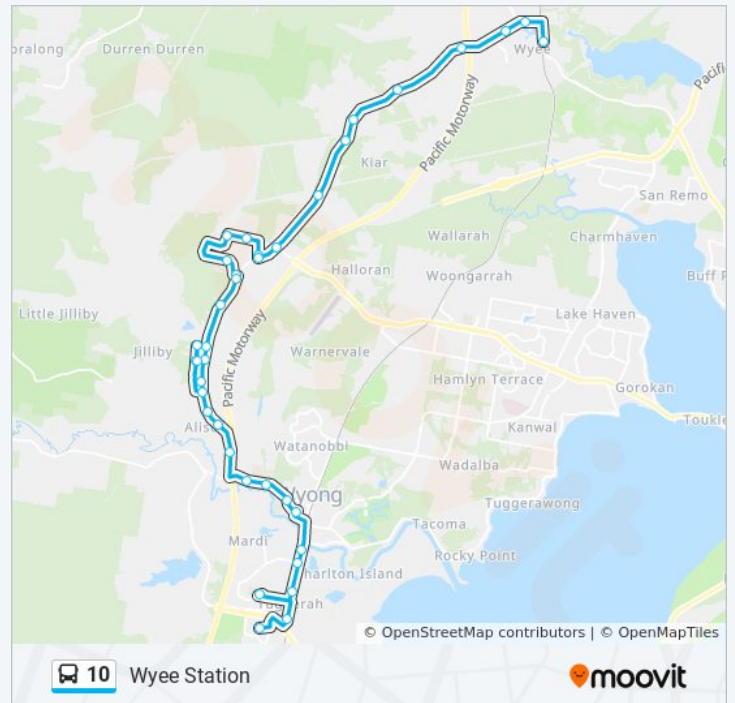

## Cutler Dr opp Wyong PS

Get The App

The 10 bus line (Cutler Dr opp Wyong PS) has 3 routes. For regular weekdays, their operation hours are:  
 (1) Cutler Dr opp Wyong PS: 6:57 AM(2) Warnervale Station: 4:30 PM(3) Wyee Station: 3:34 PM  
 Use the Moovit App to find the closest 10 bus station near you and find out when is the next 10 bus arriving.

### Direction: Cutler Dr opp Wyong PS

57 stops

[VIEW LINE SCHEDULE](#)

- Warnervale Station, Warnervale Rd
- Albert Warner Dr at Aldenham Rd
- Sparks Rd after Jack Grant Ave
- Lot Sparks Rd
- Sparks Rd before Burnet Rd
- 220 Sparks Rd
- Sparks Rd at Hue Hue Rd
- Buttonderry Waste Management Facility, Hue Hue Rd
- Hue Hue Rd opp Bushells Ridge Rd
- 166 Bushells Ridge Rd
- 326 Bushells Ridge Rd
- 374 Bushells Ridge Rd
- 482 Bushells Ridge Rd
- Murrawah Rd after Gosford Rd
- Wyee Rd opp Boikonumba Rd
- Wyee Rd at Murrawal Rd
- Wyee Station, Wyee Rd
- Wyee Rd op Wyee Public School
- 1469 Hue Hue Rd
- Hue Hue Rd opp Wyee Farms Rd
- Hue Hue Rd opp Binbrook Rd

### Direction: Warnervale Station

20 stops

[VIEW LINE SCHEDULE](#)

Wyee Rd opp Wyee Station

Wyee Rd opp Murrawal Rd

Wyee Rd at Boikonumba Rd

Murrawah Rd opp Gosford Rd

Bushells Ridge Rd opp Gorokan Rd

### 10 bus Info

**Direction:** Wyee Station

**Stops:** 37

**Trip Duration:** 55 min

**Line Summary:**

Hue Hue Rd after Binbrook Rd

Hue Hue Rd at Wyee Farms Rd

1468 Hue Hue Rd